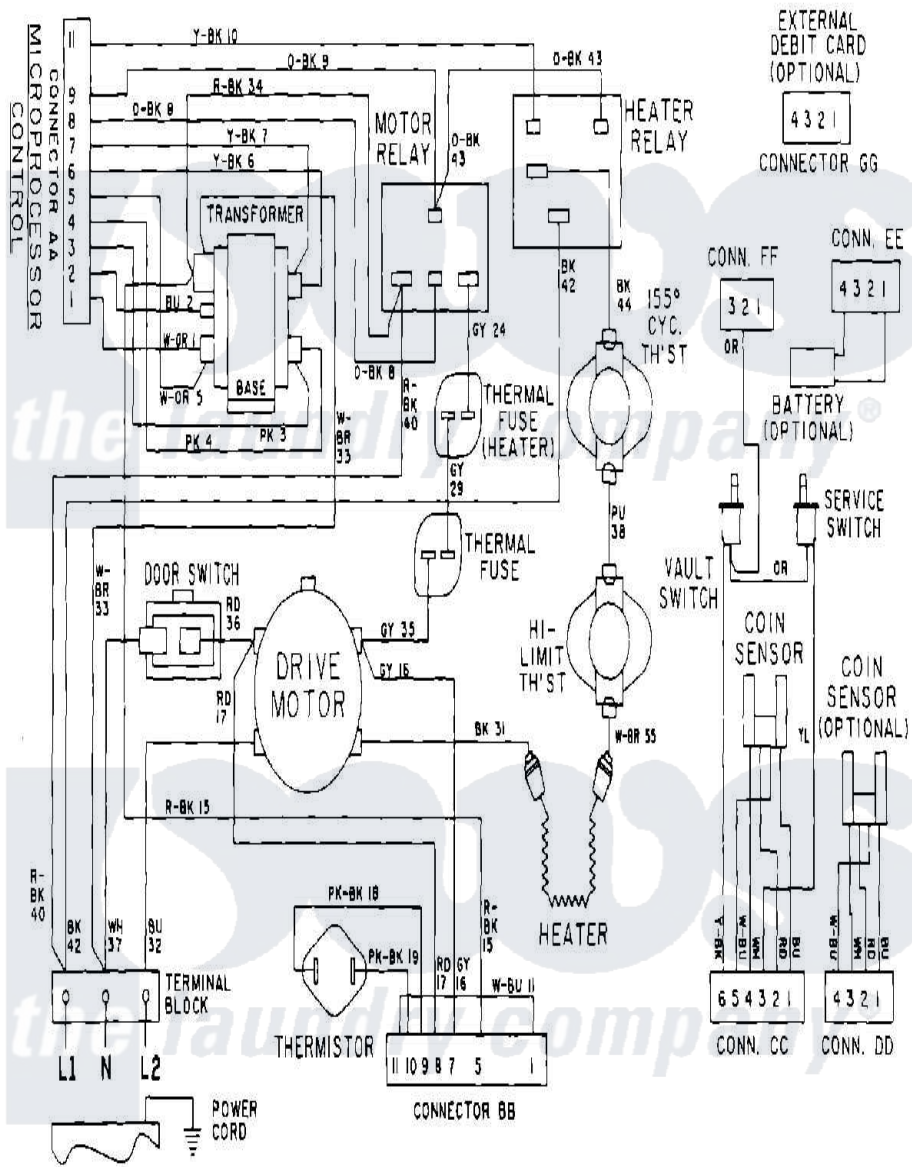

Maytag MDE10PDACW 10 - WIRING INFORMATION

Maytag Residential Maytag MDE10PDACW Dryer Parts Parts Diagram 10 - WIRING INFORMATION
 Click on the part number to view part

Item	Original Part Number	Replaced By	Status	Part Description
001	NLA		Not Available	WIRING INFORMATION