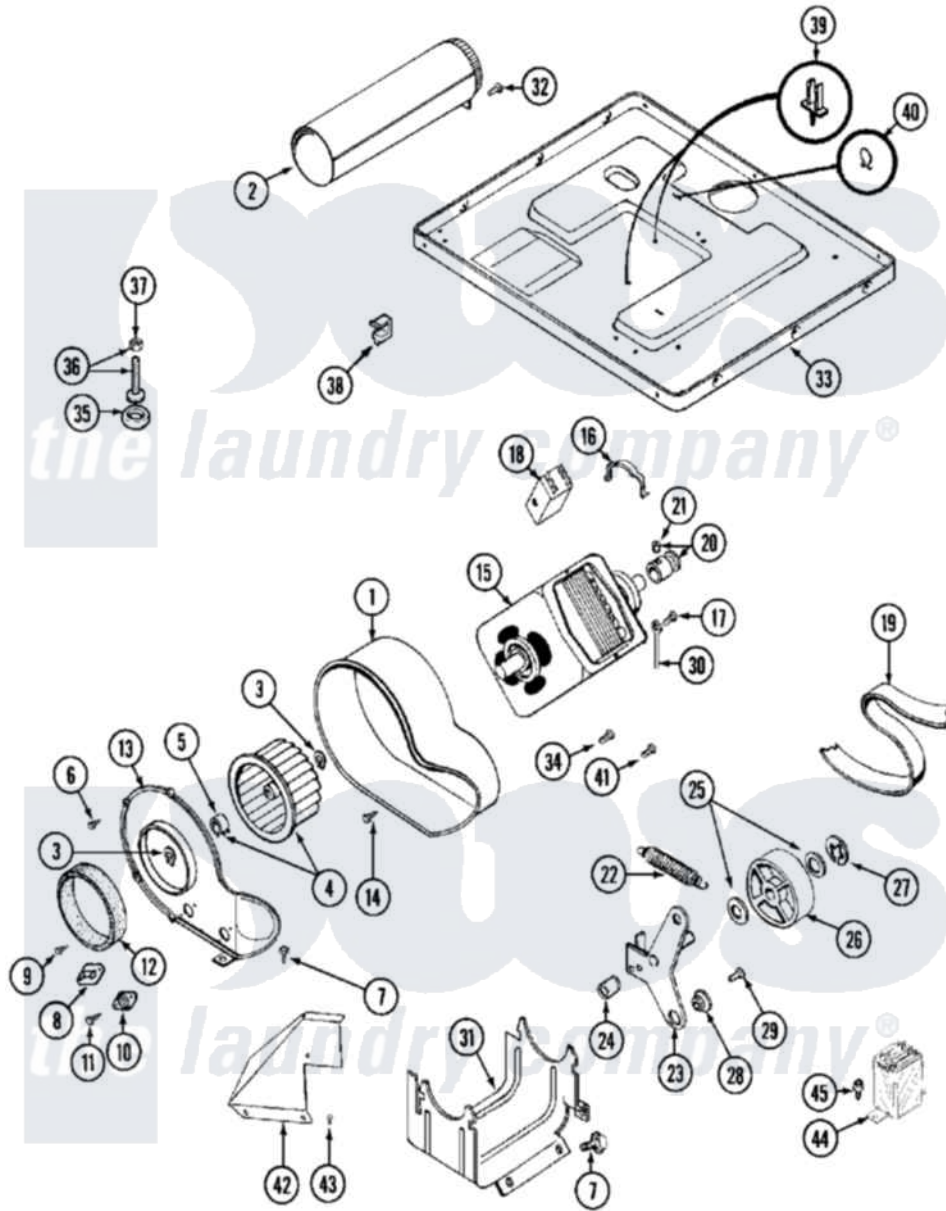

Maytag MDE10PDADL 08 - MOTOR DRIVE

Maytag [Residential Maytag MDE10PDADL Dryer Parts](#) Parts Diagram 08 - MOTOR DRIVE
 Click on the part number to view part

Item	Original Part Number	Replaced By	Status	Part Description
001	Y312893			Housing, Blower
002	Y303442			EXHAUST DUCT ASSEMBLY
003	410233	9703438		Ring-Retrn
004	Y303836			Blower Wheel Assembly And Clamp
005	312967			Clamp, Blower Housing
006	Y312961	W10116751		Screw
007	Y313561			Screw---NA
008	306056			Thermistor Temp. Control Part Not Used Mde/G26pc Only.
"	Y303391	33303391		Thermostat, Cycling
009	211294	90767		Screw, 8A X 3/8 HeX Washer Head Tapping
010	306604			Cut-Off, Thermal Part Not Used
011	NLA		Not Available	SCREW, THERMAL CUT-OFF
012	Y312901			Seal, Housing Cover
013	314778		Not Available	COVER, BLOWER HOUSING