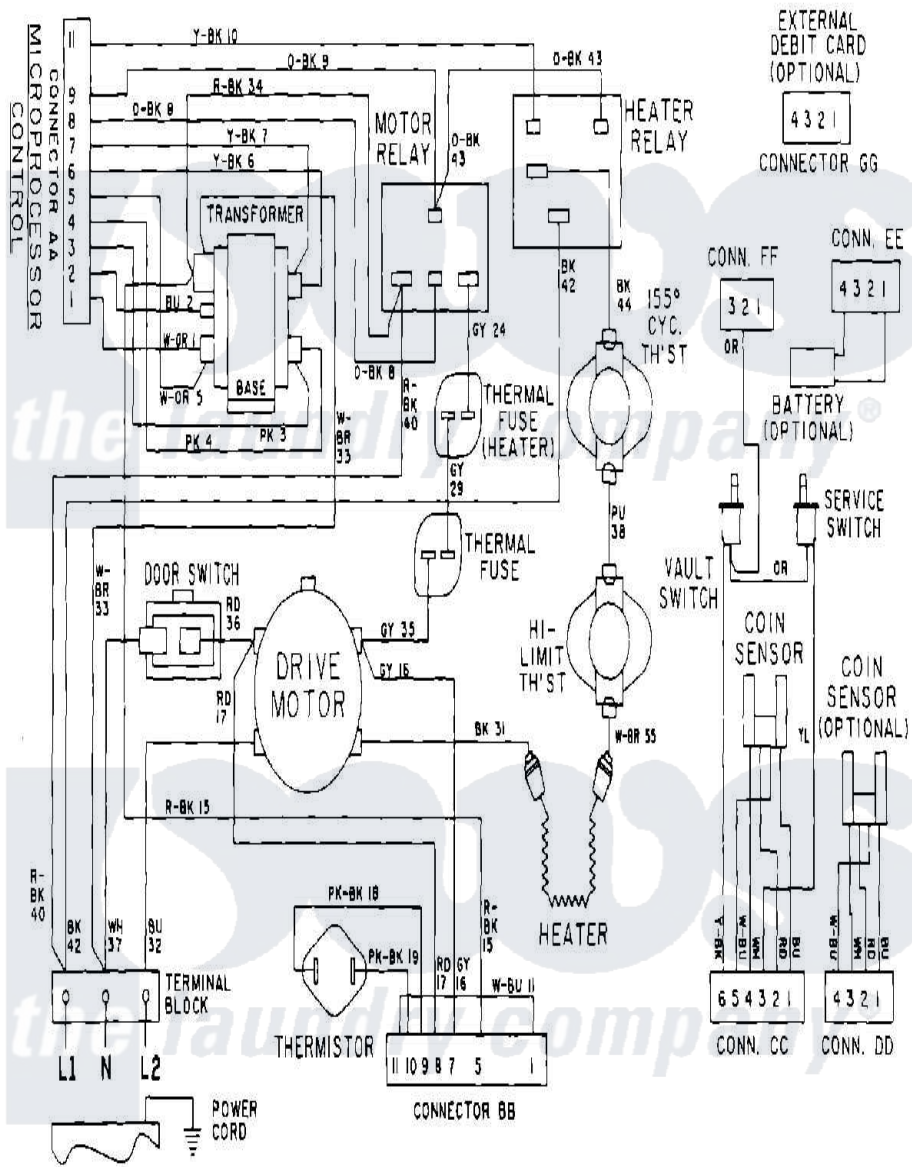

Maytag MDE10PDADL 10 - WIRING INFORMATION

Maytag Residential Maytag MDE10PDADL Dryer Parts Parts Diagram 10 - WIRING INFORMATION
 Click on the part number to view part

Item	Original Part Number	Replaced By	Status	Part Description
001	NLA		Not Available	WIRING INFORMATION