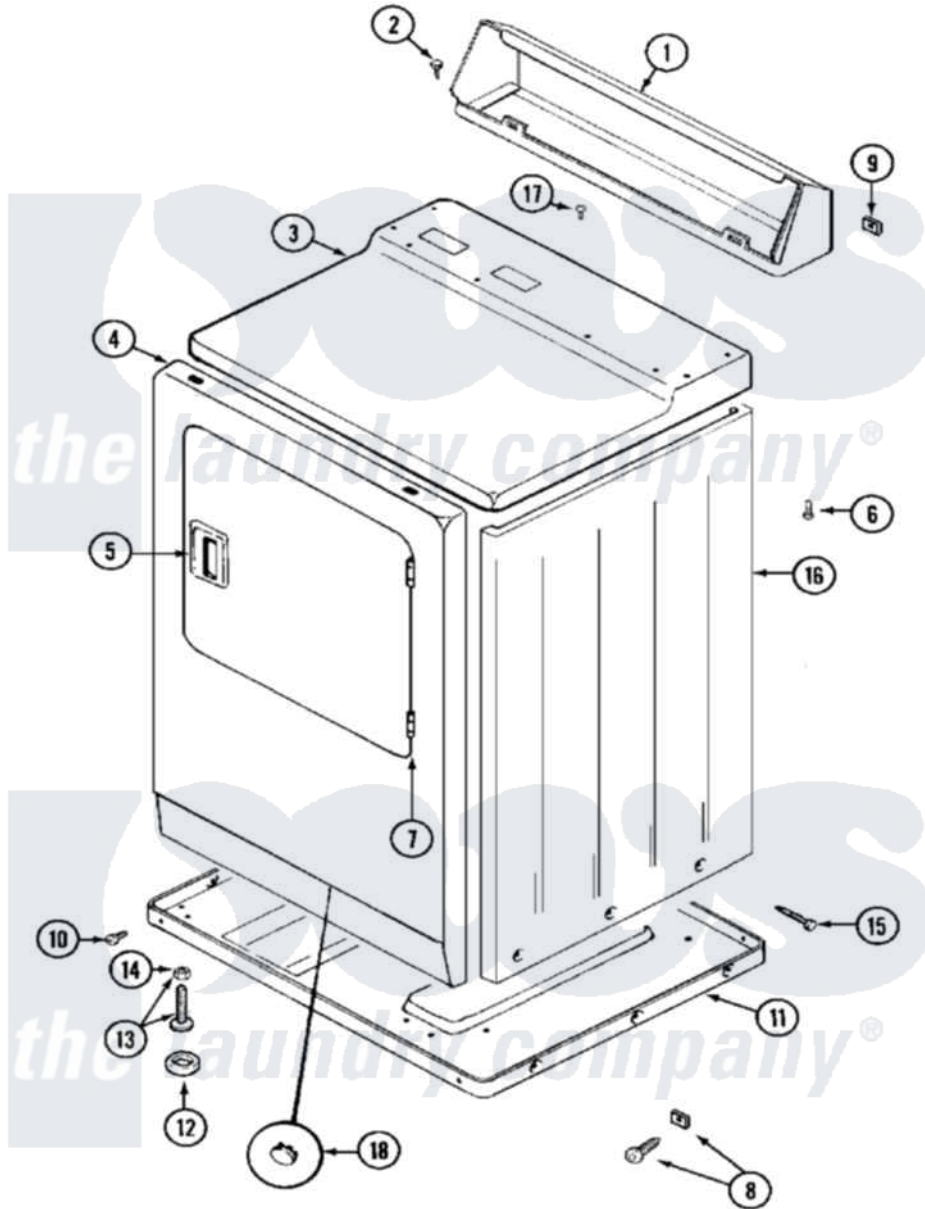

# Maytag MDE10PDADW 03 - CABINET (FRONT)

Maytag Residential Maytag MDE10PDADW Dryer Parts Parts Diagram 03 - CABINET (FRONT)  
 Click on the part number to view part

Item	Original Part Number	Replaced By	Status	Part Description
001	NLA		Not Available	COVER, CONTROL (WHT)
002	212276	<a href="#">W10116760</a>		Screw
003	33001163		Not Available	COVER, TOP (WHT)
"	33001164		Not Available	COVER, TOP (ALM)
004	NLA		Not Available	PANEL, FRONT (WHT)
005	<a href="#">33001241</a>			Handle, Door
"	33001254	<a href="#">37001047</a>		Handle, Door
006	<a href="#">214354</a>			Screw, Top Cover To Cabnt.
007	<a href="#">33001230</a>			Hinge, Door
008	<a href="#">204439</a>			Screw And Fstner Assembly
009	<a href="#">215075</a>			Fastener, Control Panel To Console
010	<a href="#">Y313561</a>			Screw---NA
"	Y310632	<a href="#">1163839</a>		Screw
011	Y303361		Not Available	BASE ASSY. (UPPER & LOWER)
012	<a href="#">Y314137</a>			Foot, Rubber

013	<a href="#">Y305086</a>		Adjustable Leg And Nut	
014	Y052740	<a href="#">62739</a>	Nut, Lock	
015	<a href="#">213007</a>		Xfor Cabinet See Cabinet, Back	
016	NLA		Not Available	CABINET (WHT)
017	210186	<a href="#">3370225</a>	Screw	
018	33001132	<a href="#">33002342</a>	Plug, Sifht Hole	
"	33001168		Not Available	PLUG, SIGHT HOLE (ALM)