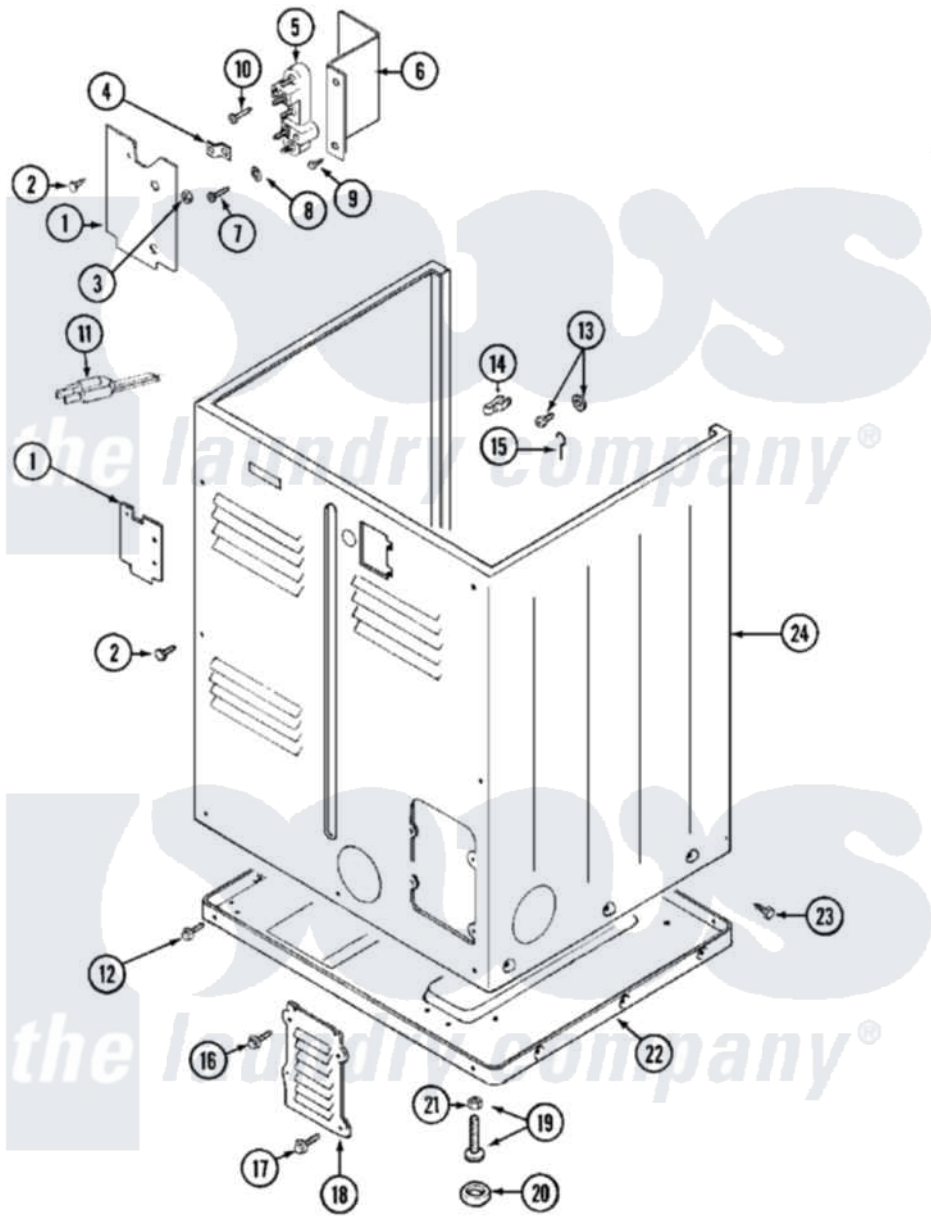

Maytag MDE10PDADW 04 - CABINET (REAR)

Maytag [Residential Maytag MDE10PDADW Dryer Parts](#) Parts Diagram 04 - CABINET (REAR)
 Click on the part number to view part

Item	Original Part Number	Replaced By	Status	Part Description
001	Y312905		Not Available	COVER, TERMINAL
002	Y313561			Screw----NA
003	311484	112432		Nut
004	Y312184			Strap, Grounding
005	400008			Block, Terminal
006	Y312904			Bracket, Terminal Block
007	Y312209	W10001200		Screw
008	910181			Lockwasher, Terminal Block
"	Y311270			Washer, Terminal Block
009	Y310632	1163839		Screw
010	NLA		Not Available	SCREW, GROUND STRAP
011	305168	33002916		Power Cord, Canadian 240V
"	33001425			Locknut, Eared For Canadian
012	Y313561			Screw----NA
"	Y310632	1163839		Screw
013	NLA		Not Available	SCREW & WASHER ASSEMBLY

014	301548		Clamp, Ground Wire
015	204807		Ground Wire, Supp. Plite To Top Cover
016	Y313559		Screw
017	211294	90767	Screw, 8A X 3/8 HeX Washer Head Tapping
018	Y312951	Not Available	ACCESS COVER, BACK
019	Y305086		Adjustable Leg And Nut
020	Y314137		Foot, Rubber
021	Y052740	62739	Nut, Lock
022	Y303361	Not Available	BASE ASSY. (UPPER & LOWER)
023	213007		Xfor Cabinet See Cabinet, Back
024	NLA	Not Available	CABINET (WHT)