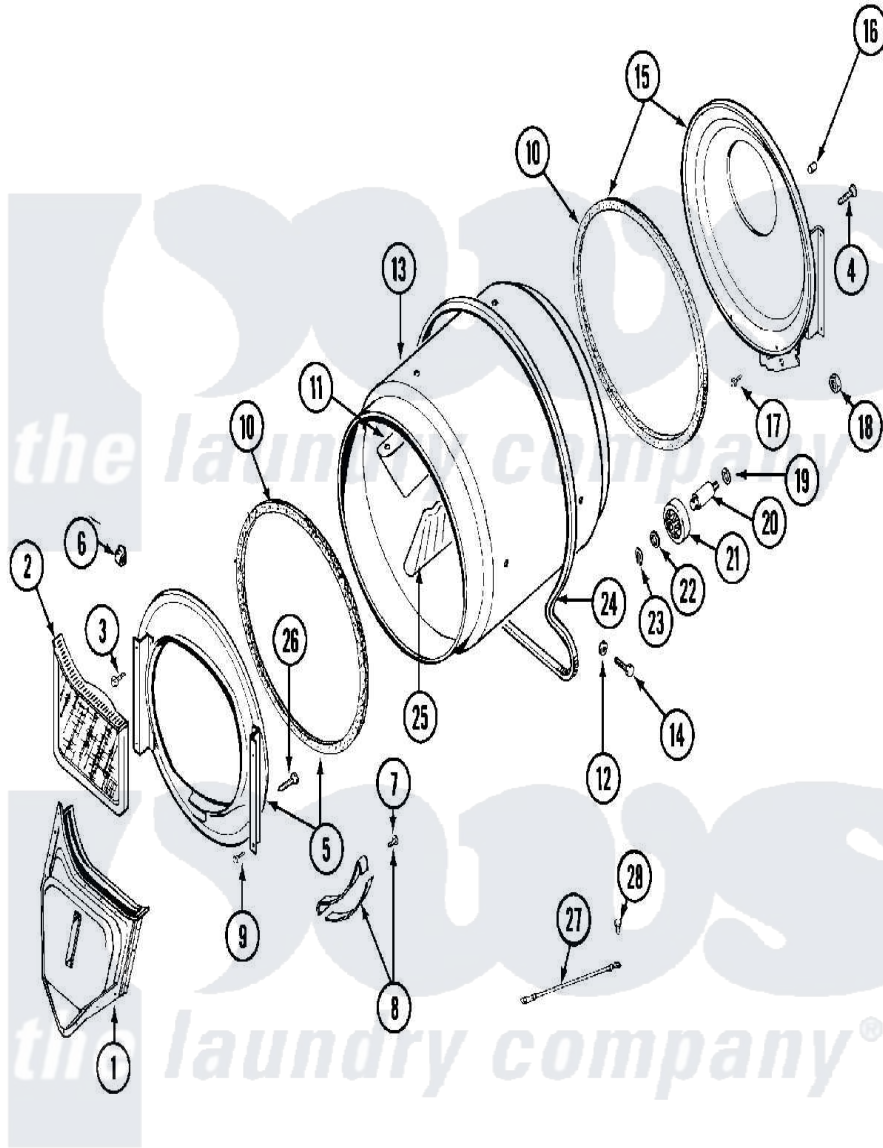

Maytag MDE10PDADW 05 - TUMBLER

Maytag Residential Maytag MDE10PDADW Dryer Parts Parts Diagram 05 - TUMBLER
 Click on the part number to view part

Item	Original Part Number	Replaced By	Status	Part Description
001	33001016			Outlet Duct Assembly
002	33001170	33002970		Lint Filte
003	NLA		Not Available	SCREW, TUMBLER SUPPORT
004	Y313561			Screw---NA
005	33001179			Front, Tumbler
006	Y310376			Clip, Door Switch Harness
007	210720			Rivet, Bearing To Tumbler Frnt
008	306508			Tumbler Bearing Kit ---W
009	Y310632	1163839		Screw
010	314820			Seal, Tumbler
011	33001012			Baffle
012	314158			Washer, Baffle To Tumbler
013	33001108		Not Available	DRYER TUMBLER, W/O BAFFLES
014	Y310759			Screw, Tumbler Baffles
015	33001178			Back, Tumbler

016	NLA	Not Available	COVER, THREAD
017	Y310632	1163839	Screw
018	312538	33001443	Nut, Hex
019	Y313347	312535	Washer, Vault Mounting Brk.
020	Y312948	6-3129480	Shaft- Tumbler
021	Y303373	12001541	Drum Roller/Washer Assembly--W
022	312535		Washer, Vault Mounting Brk.
023	410233	9703438	Ring-Retrn
024	Y312959		Poly "V" Belt For Tumbler
025	33001004		Baffle, Tall
026	Y314110	33002917	Screw, No.10-16
027	901220		Ground Wire
028	910343	488234	Screw 8-32 X 1/4