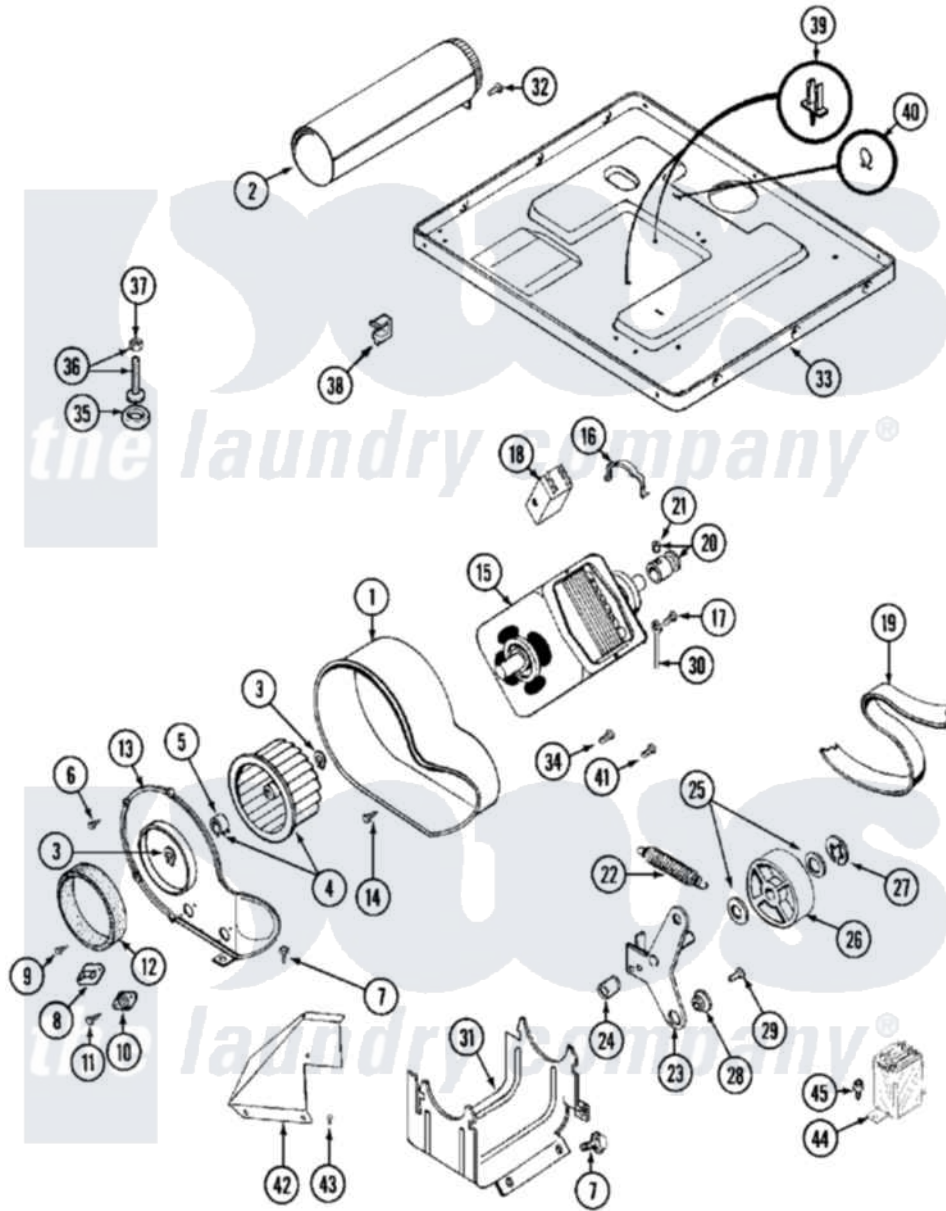

Maytag MDE10PDADW 07 - MOTOR DRIVE

Maytag [Residential Maytag MDE10PDADW Dryer Parts](#) Parts Diagram 07 - MOTOR DRIVE
 Click on the part number to view part

Item	Original Part Number	Replaced By	Status	Part Description
001	Y312893			Housing, Blower
002	Y303442			EXHAUST DUCT ASSEMBLY
003	410233	9703438		Ring-Retrn
004	Y303836			Blower Wheel Assembly And Clamp
005	312967			Clamp, Blower Housing
006	Y312961	W10116751		Screw
007	Y313561			Screw---NA
008	306056			Thermistor Temp. Control Part Not Used Mde/G26pc Only.
"	Y303391	33303391		Thermostat, Cycling
009	211294	90767		Screw, 8A X 3/8 HeX Washer Head Tapping
010	306604			Cut-Off, Thermal Part Not Used
011	NLA		Not Available	SCREW, THERMAL CUT-OFF
012	Y312901			Seal, Housing Cover
013	314778		Not Available	COVER, BLOWER HOUSING