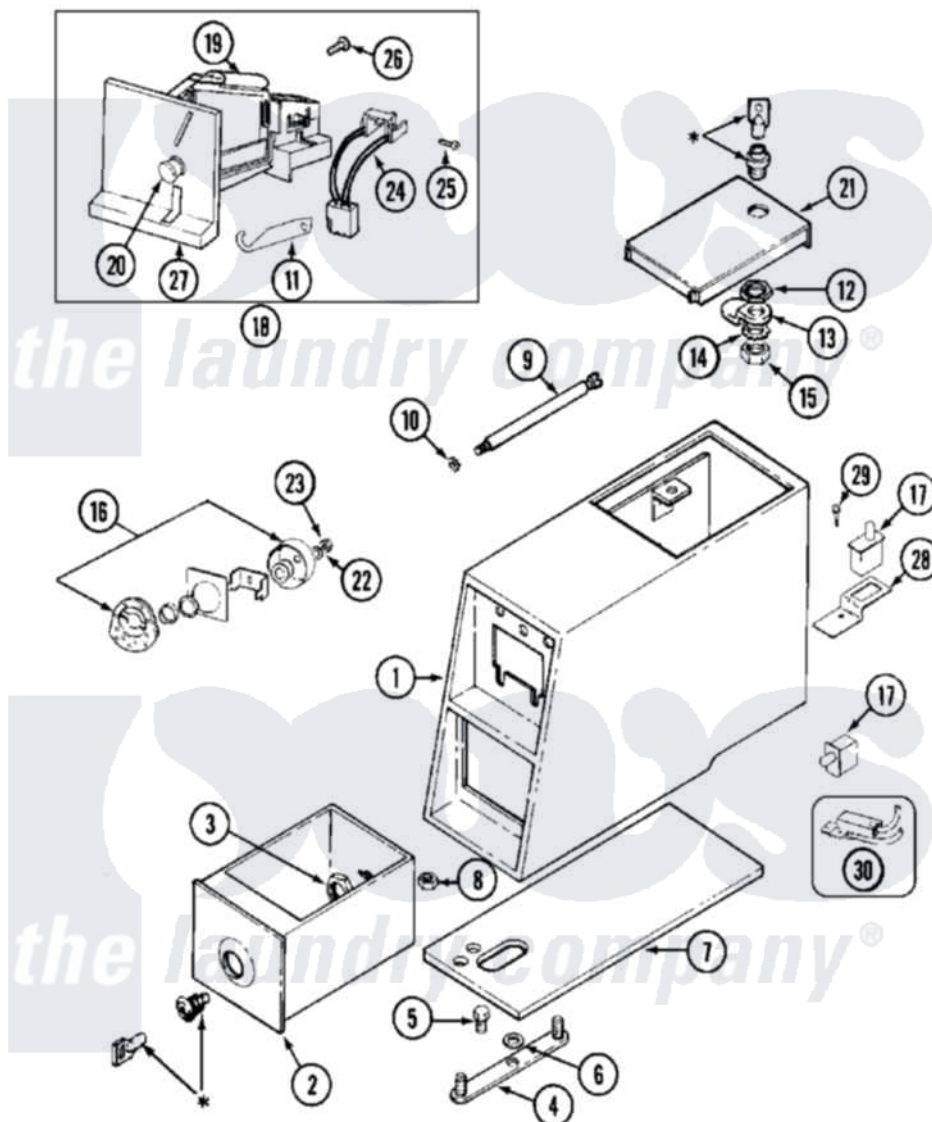

Maytag MDE10PDADW 08 - CONTROL CNTR (SERIAL SUFFIX KB & AFTER)

***CONTACT YOUR COMMERCIAL LAUNDRY DISTRIBUTOR**

Maytag [Residential Maytag MDE10PDADW Dryer Parts](#) Parts Diagram 08 - CONTROL CNTR (SERIAL SUFFIX KB & AFTER)

[Click on the part number to view part](#)

Item	Original Part Number	Replaced By	Status	Part Description
001	22001407			Case, Coin Slide
"	22001408			(ALM)
002	207912	208884		Coin Box K
"	207912L	208884		Coin Box K
003	212328	W10139762		Hex Nut, 3/4-27
004	NLA		Not Available	MOUNTING STRAP
005	211294	90767		Screw, 8A X 3/8 HeX Washer Head Tapping
006	910309			Washer, Mounting Strap
007	214660			Gasket, Control Center
008	Y052740	62739		Nut, Lock
009	213035			Bolt, Locking
010	910181			Lockwasher, Terminal Block
011	216011			Spring, Return Button
012	212328	W10139762		Hex Nut, 3/4-27

013	213750	W10133266	Cam-Lock
014	22001354	W10177242	Hex-Nut 9/32 - 28
015	22001355		Nut, Lock Cam
016	NLA	Not Available	LOCK CAM ASSEMBLY
017	33001250		Switch, Vault And Service Door
018	207948		Coin Drop Assembly
"	NLA	Not Available	(CAN.)
019	207947		Rejector, Coin
"	207949		Rejector, Coin
020	216200		Face Plate Return Button
021	204216	Not Available	DOOR, ACCESS (WHT)
"	204216L		Door, Access
022	22001354	W10177242	Hex-Nut 9/32 - 28
023	216203		Lockwasher, Double "D"
"	22001355		Nut, Lock Cam
024	206799		Optic Switch Assembly
025	314665		Screw, Switch Assembly
026	216068		Screw, Coin Drop
027	216010	Y208306	Kit- Mtg C
028	22001404		Bracket, Service Switch
029	212276	W10116760	Screw
030	208045		Harness, Wire Sensor Switch To Circuit Brd