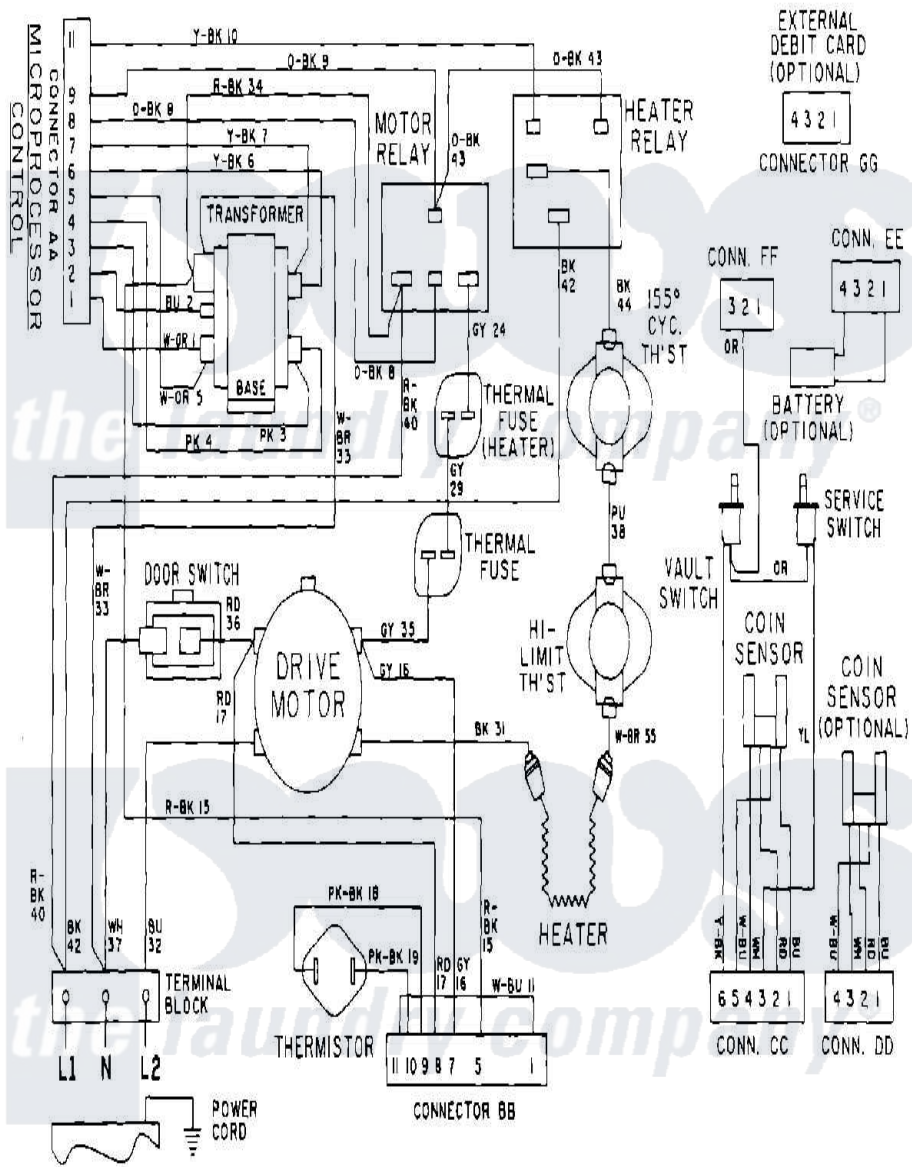

# Maytag MDE10PDADW 09 - WIRING INFORMATION

Maytag Residential Maytag MDE10PDADW Dryer Parts Parts Diagram 09 - WIRING INFORMATION  
 Click on the part number to view part

Item	Original Part Number	Replaced By	Status	Part Description
001	NLA		Not Available	WIRING INFORMATION