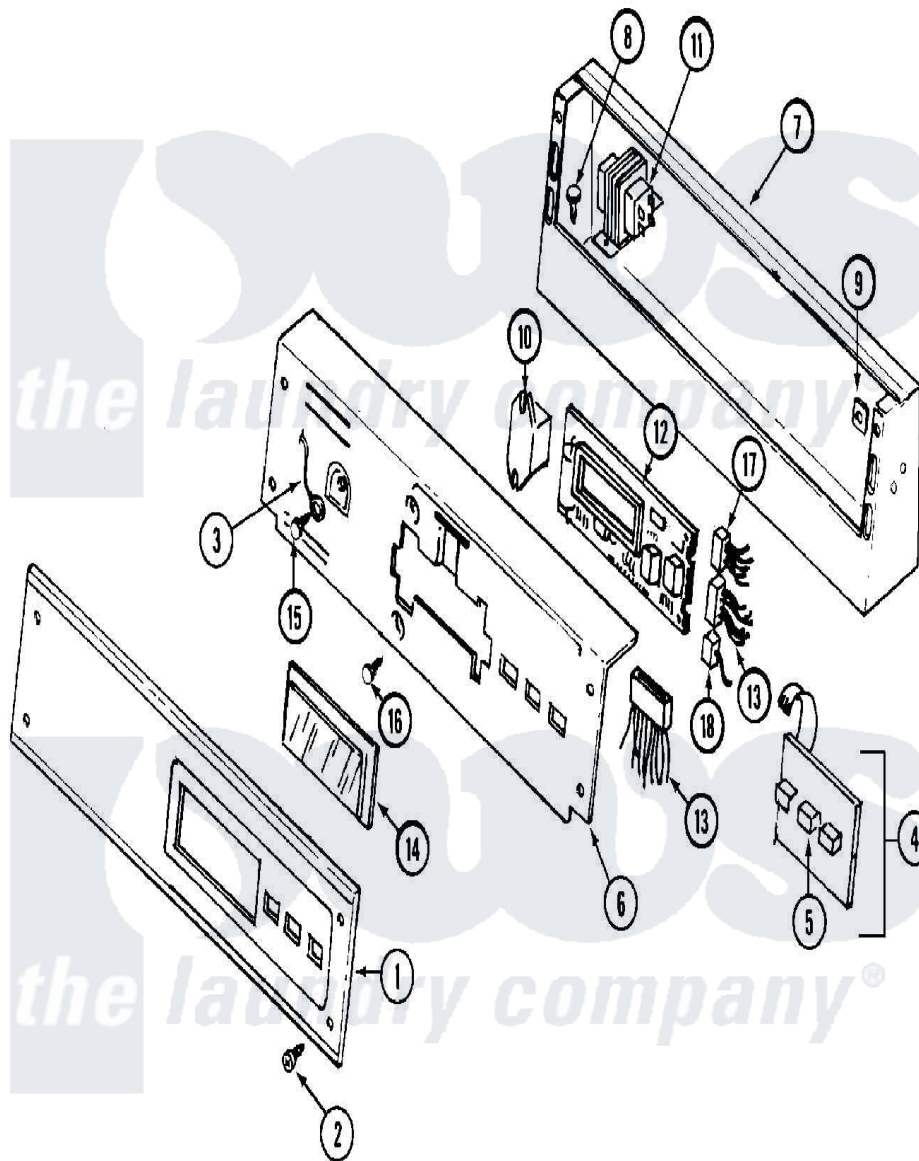

Maytag MDE10PDAEL 01 - CONTROL PANEL

Maytag [Residential Maytag MDE10PDAEL Dryer Parts](#) Parts Diagram 01 - CONTROL PANEL
 Click on the part number to view part

Item	Original Part Number	Replaced By	Status	Part Description
001	33001020			Panel, Control
002	215506			Screw, Control Panel Overlay
003	205810			Wire, Ground
004	215527	W10140652		Screw, 6-20 X 1/2
"	306694			Backup Plate With Switch
005	215517	W10131113		Push Button
006	NLA		Not Available	PLATE, BACKUP (WHT)
007	NLA		Not Available	CONSOLE (WHT)
008	212276	W10116760		Screw
009	215003			Fastener, Panel And Bracket
010	206824	W10133335		Relay, Motor
"	212949	22001866		Screw, Relay
011	207766			Transformer
"	211294	90767		Screw, 8A X 3/8 HeX Washer Head Tapping
012	33001249			Battery, Control Board
"	912077			Locknut, Reader Harness

"	NLA	Not Available	BOARD, CONTROL
"	NLA	Not Available	SUPPORT, BATTERY
"	Y215513		Standoff, Circuit Board
013	314531		Connector, Edgeboard
"	NLA	Not Available	WIRE HARNESS, MAIN
014	33001208		Cover, Display
015	211252		Screw, Ground Wire
016	215526		Screw, Circuit Board
017	206799		Optic Switch Assembly
"	NLA	Not Available	CONNECTOR, EDGEBOARD
018	208045		Harness, Wire Sensor Switch To Circuit Brd
"	22001361		Connector, Edgeboard
019	12001279		Surge Suppressor Kit