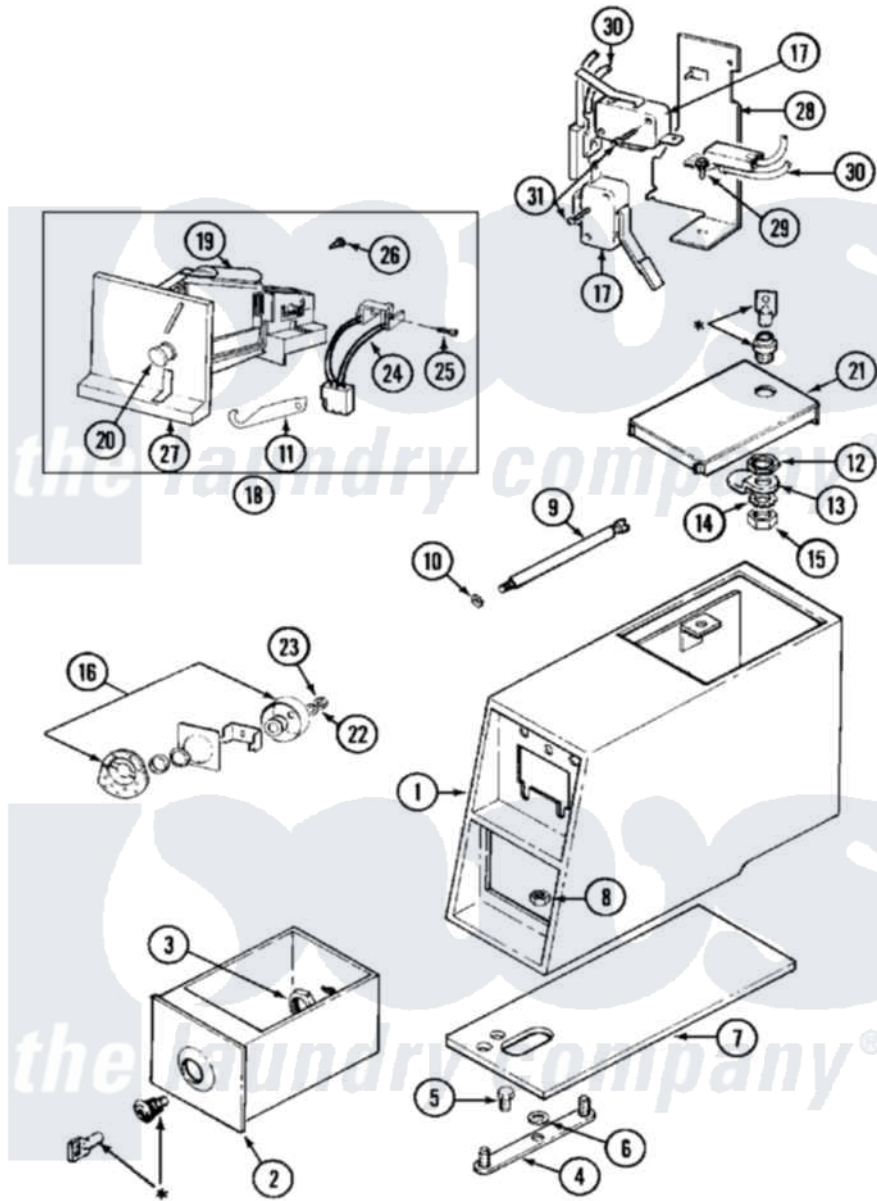

Maytag MDE10PDAEL 02 - CONTROL CENTER

* CONTACT YOUR COMMERCIAL LAUNDRY DISTRIBUTOR

Maytag [Residential Maytag MDE10PDAEL Dryer Parts](#) Parts Diagram 02 - CONTROL CENTER

[Click on the part number to view part](#)

Item	Original Part Number	Replaced By	Status	Part Description
001	207940	22001407		Case, Coin Slide
"	207940L	22001408		(ALM)
002	207912	208884		Coin Box K
"	207912L	208884		Coin Box K
003	212328	W10139762		Hex Nut, 3/4-27
004	NLA		Not Available	STRAP, MOUNTING
005	211294	90767		Screw, 8A X 3/8 HeX Washer Head Tapping
006	910309			Washer, Mounting Strap
007	214660			Gasket, Control Center
008	Y052740	62739		Nut, Lock
009	213035			Bolt, Locking
010	910181			Lockwasher, Terminal Block
011	216011			Spring, Return Button
012	212328	W10139762		Hex Nut, 3/4-27
013	213750	W10133266		Cam-Lock
014	22001354	W10177242		Hex-Nut 9/32 - 28

015	22001355		Nut, Lock Cam
016	NLA	Not Available	LOCK CAM ASSEMBLY
017	208042		Switch, Sensor
018	207948		Coin Drop Assembly
019	207947		Rejector, Coin
020	216200		Face Plate Return Button
021	204216	Not Available	DOOR, ACCESS (WHT)
"	204216L		Door, Access
022	22001354	W10177242	Hex-Nut 9/32 - 28
023	22001355		Nut, Lock Cam
024	206799		Optic Switch Assembly
025	314665		Screw, Switch Assembly
026	216068		Screw, Coin Drop
027	216010	Y208306	Kit- Mtg C
028	NLA	Not Available	BRACKET, SENSOR SWITCH
029	NLA	Not Available	SCREW, BRACKET
030	208045		Harness, Wire Sensor Switch To Circuit Brd
031	912012	3400409	Screw