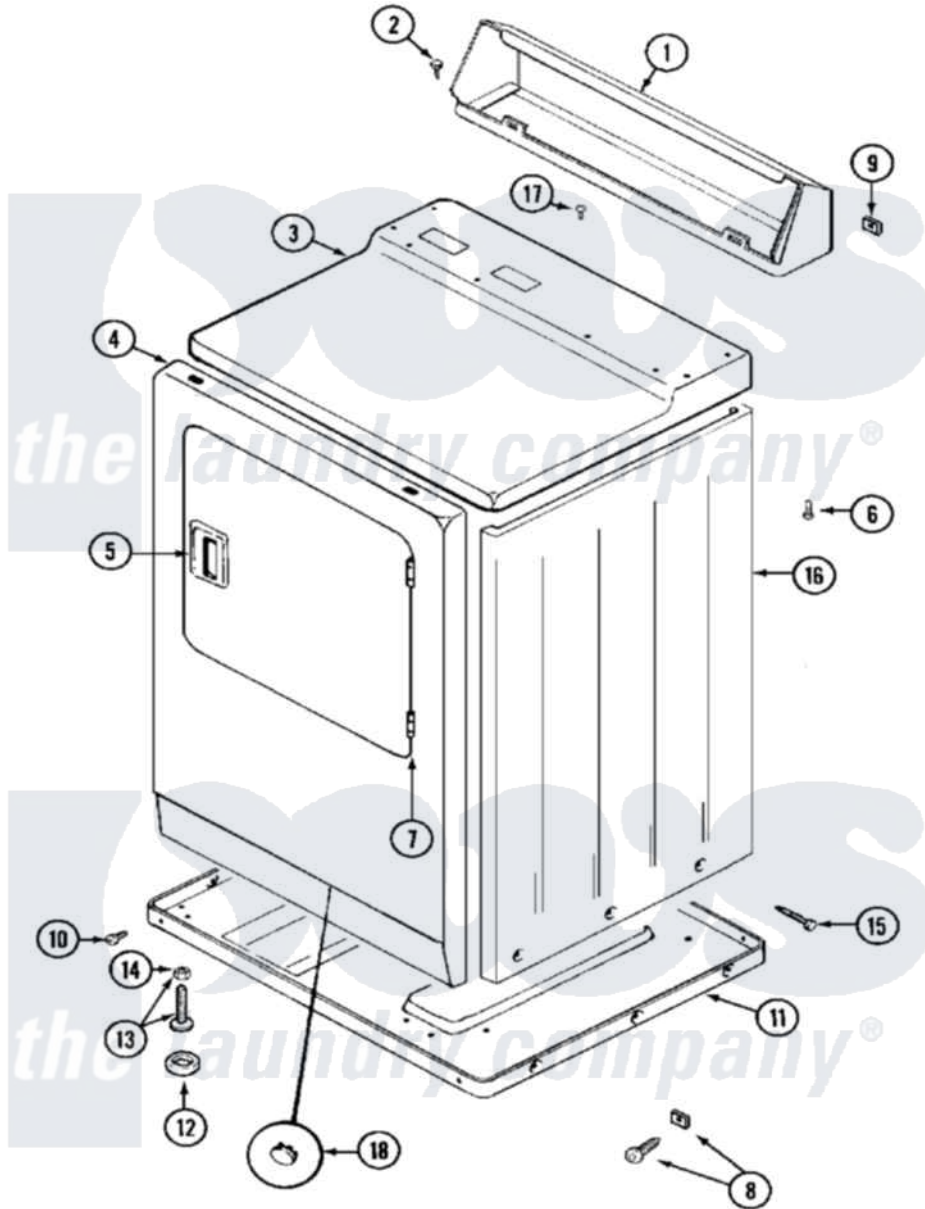

# Maytag MDE10PDAEL 03 - CABINET (FRONT)

Maytag [Residential Maytag MDE10PDAEL Dryer Parts](#) Parts Diagram 03 - CABINET (FRONT)  
 Click on the part number to view part

Item	Original Part Number	Replaced By	Status	Part Description
001	NLA		Not Available	COVER, CONTROL (WHT)
002	212276	<a href="#">W10116760</a>		Screw
003	33001163		Not Available	COVER, TOP (WHT)
"	33001164		Not Available	COVER, TOP (ALM)
004	NLA		Not Available	PANEL, FRONT (WHT)
005	<a href="#">33001241</a>			Handle, Door
"	33001254	<a href="#">37001047</a>		Handle, Door
006	<a href="#">214354</a>			Screw, Top Cover To Cabnt.
007	<a href="#">33001230</a>			Hinge, Door
008	<a href="#">204439</a>			Screw And Fstner Assembly
009	<a href="#">215075</a>			Fastener, Control Panel To Console
010	<a href="#">Y313561</a>			Screw---NA
"	Y310632	<a href="#">1163839</a>		Screw
011	Y303361		Not Available	BASE ASSY. (UPPER & LOWER)
012	<a href="#">Y314137</a>			Foot, Rubber

013	<a href="#">Y305086</a>		Adjustable Leg And Nut
014	Y052740	<a href="#">62739</a>	Nut, Lock
015	<a href="#">213007</a>		Xfor Cabinet See Cabinet, Back
016	NLA		Not Available
			CABINET (WHT)
017	210186	<a href="#">3370225</a>	Screw
018	33001132	<a href="#">33002342</a>	Plug, Sifht Hole
"	33001168		Not Available
			PLUG, SIGHT HOLE (ALM)