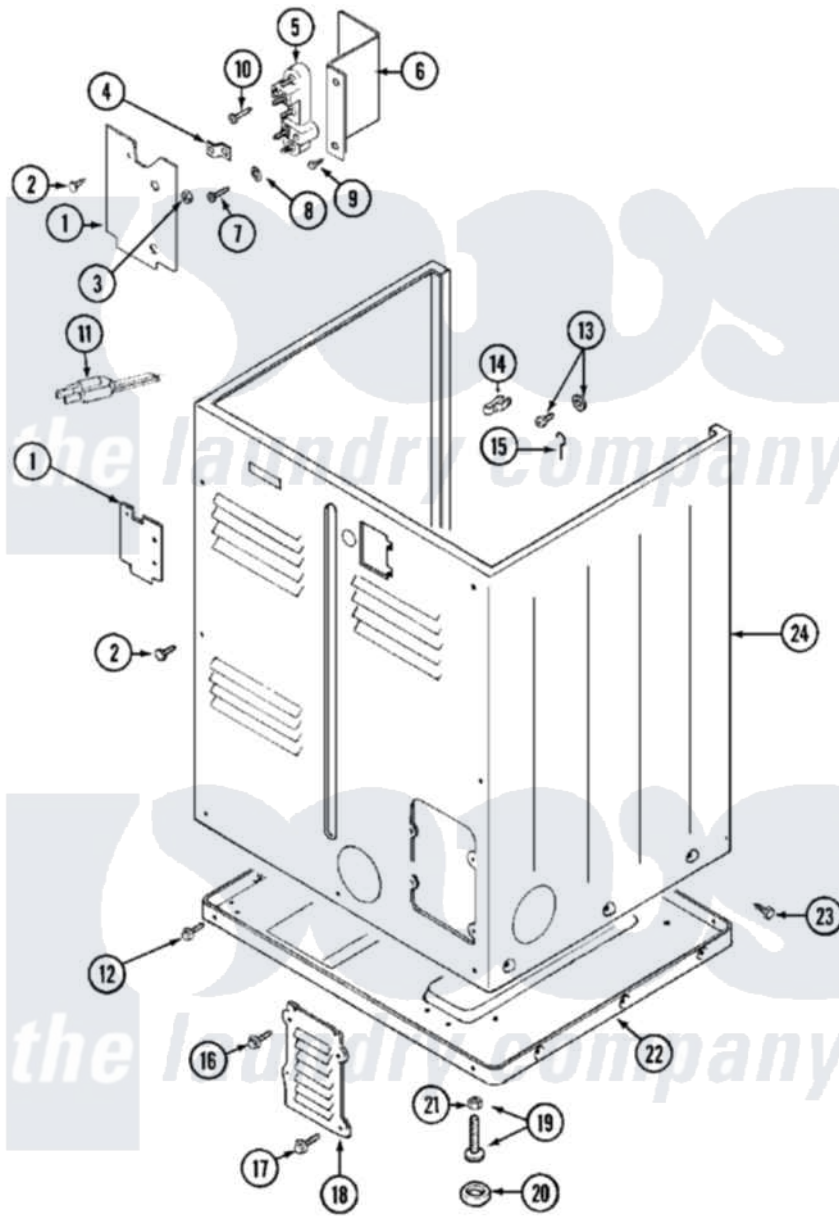

Maytag MDE10PDAEL 05 - CABINET (REAR)

Maytag Residential Maytag MDE10PDAEL Dryer Parts Parts Diagram 05 - CABINET (REAR)
 Click on the part number to view part

Item	Original Part Number	Replaced By	Status	Part Description
001	Y312905		Not Available	COVER, TERMINAL
002	Y313561			Screw---NA
003	311484	112432		Nut
004	Y312184			Strap, Grounding
005	400008			Block, Terminal
006	Y312904			Bracket, Terminal Block
007	Y312209	W10001200		Screw
008	910181			Lockwasher, Terminal Block
"	Y311270			Washer, Terminal Block
009	Y310632	1163839		Screw
010	NLA		Not Available	SCREW, GROUND STRAP
011	305168	33002916		Power Cord, Canadian 240V
012	Y313561			Screw---NA
"	Y310632	1163839		Screw
013	NLA		Not Available	SCREW & WASHER ASSEMBLY
014	301548			Clamp, Ground Wire

015	204807		Ground Wire, Supp. Plte To Top Cover
016	Y313559		Screw
017	211294	90767	Screw, 8A X 3/8 HeX Washer Head Tapping
018	Y312951	Not Available	ACCESS COVER, BACK
019	Y305086		Adjustable Leg And Nut
020	Y314137		Foot, Rubber
021	Y052740	62739	Nut, Lock
022	Y303361	Not Available	BASE ASSY. (UPPER & LOWER)
023	213007		Xfor Cabinet See Cabinet, Back
024	NLA	Not Available	CABINET (WHT)