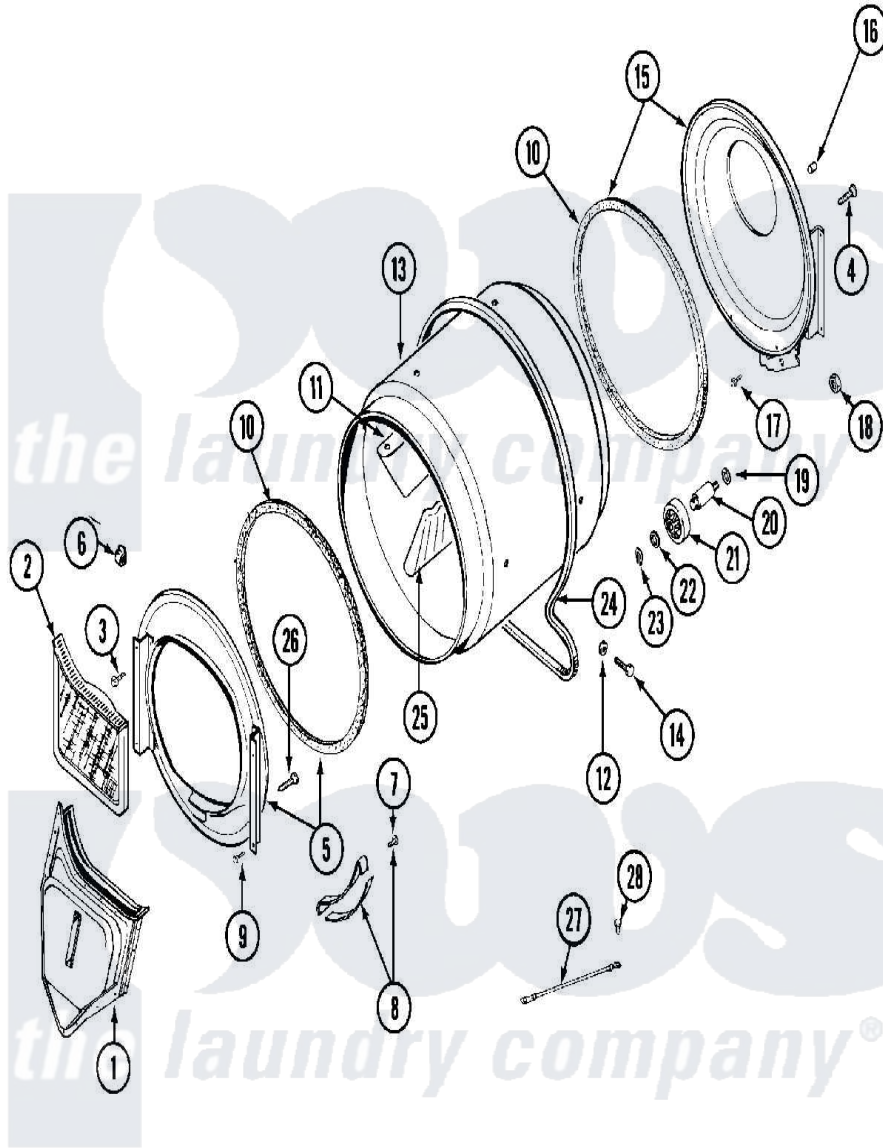

Maytag MDE10PDAEL 06 - TUMBLER

Maytag Residential Maytag MDE10PDAEL Dryer Parts Parts Diagram 06 - TUMBLER
 Click on the part number to view part

Item	Original Part Number	Replaced By	Status	Part Description
001	33001016			Outlet Duct Assembly
002	33001170	33002970		Lint Filte
003	NLA		Not Available	SCREW, TUMBLER SUPPORT
004	Y313561			Screw---NA
005	33001179			Front, Tumbler
006	Y310376			Clip, Door Switch Harness
007	210720			Rivet, Bearing To Tumbler Frnt
008	306508			Tumbler Bearing Kit ---W
009	Y310632	1163839		Screw
010	314820			Seal, Tumbler
011	33001012			Baffle
012	314158			Washer, Baffle To Tumbler
013	33001108		Not Available	DRYER TUMBLER, W/O BAFFLES
014	Y310759			Screw, Tumbler Baffles
015	33001178			Back, Tumbler

016	NLA	Not Available	COVER, THREAD
017	Y310632	1163839	Screw
018	312538	33001443	Nut, Hex
019	Y313347	312535	Washer, Vault Mounting Brk.
020	Y312948	6-3129480	Shaft- Tumbler
021	Y303373	12001541	Drum Roller/Washer Assembly--W
022	312535		Washer, Vault Mounting Brk.
023	410233	9703438	Ring-Retrn
024	Y312959		Poly "V" Belt For Tumbler
025	33001004		Baffle, Tall
026	Y314110	33002917	Screw, No.10-16
027	901220		Ground Wire
028	910343	488234	Screw 8-32 X 1/4