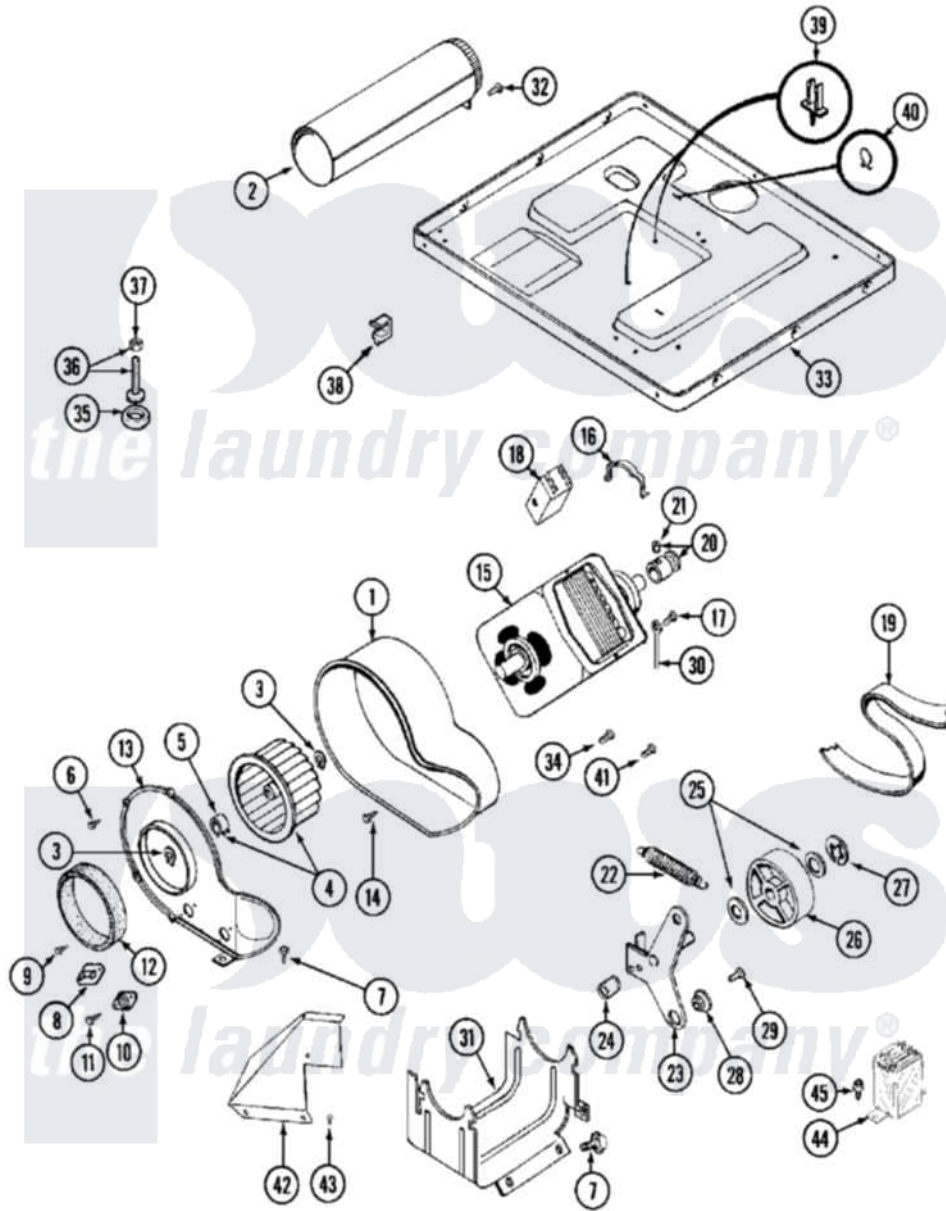

Maytag MDE10PDAEL 08 - MOTOR DRIVE

Maytag [Residential Maytag MDE10PDAEL Dryer Parts](#) Parts Diagram 08 - MOTOR DRIVE
 Click on the part number to view part

Item	Original Part Number	Replaced By	Status	Part Description
001	Y312893			Housing, Blower
002	Y303442			EXHAUST DUCT ASSEMBLY
003	410233	9703438		Ring-Retrn
004	Y303836			Blower Wheel Assembly And Clamp
005	312967			Clamp, Blower Housing
006	Y312961	W10116751		Screw
007	Y313561			Screw---NA
008	306056			Thermistor Temp. Control Part Not Used Mde/G26pc Only.
"	Y303391	33303391		Thermostat, Cycling
009	211294	90767		Screw, 8A X 3/8 HeX Washer Head Tapping
010	306604			Cut-Off, Thermal Part Not Used
011	NLA		Not Available	SCREW, THERMAL CUT-OFF
012	Y312901			Seal, Housing Cover
013	314778		Not Available	COVER, BLOWER HOUSING