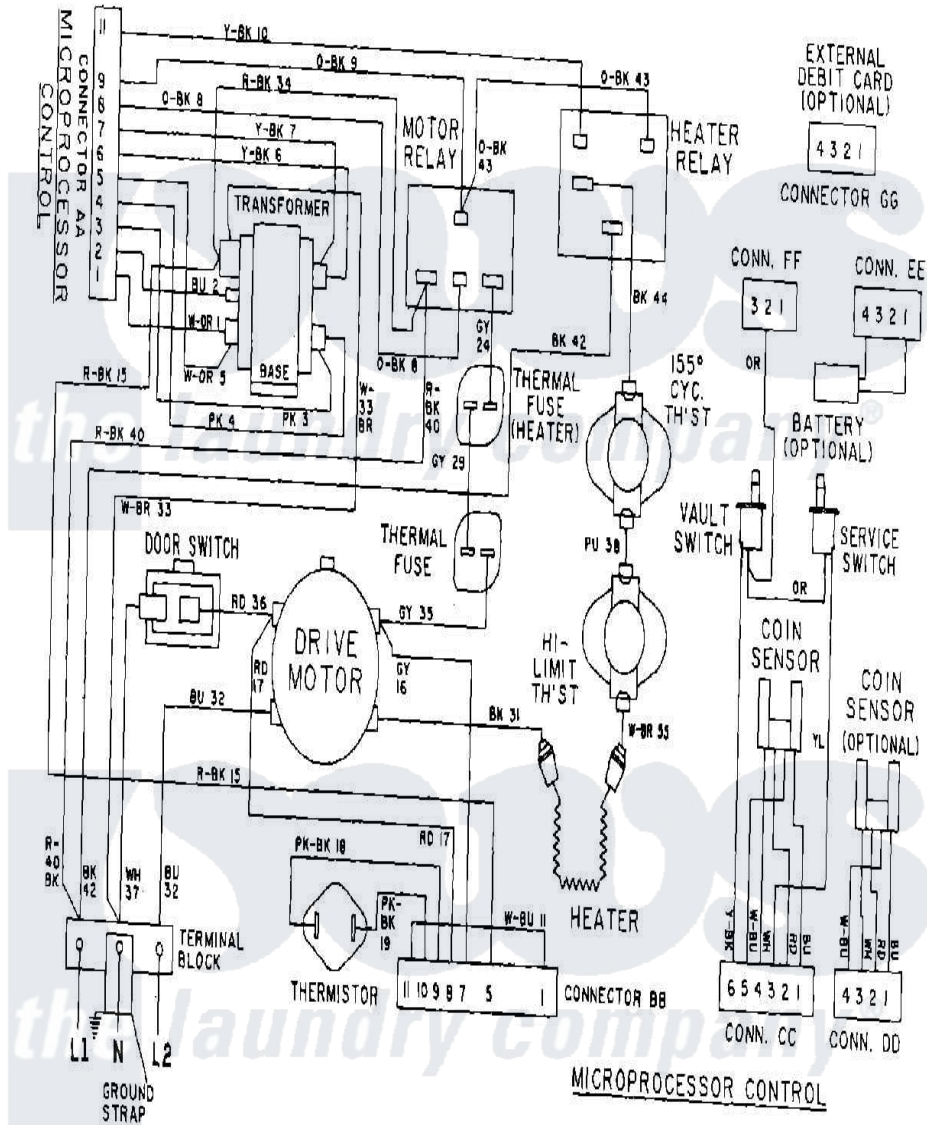

# Maytag MDE10PDAEL 10 - WIRING INFORMATION

Maytag Residential Maytag MDE10PDAEL Dryer Parts Parts Diagram 10 - WIRING INFORMATION  
 Click on the part number to view part

Item	Original Part Number	Replaced By	Status	Part Description
001	NLA		Not Available	WIRING INFORMATION