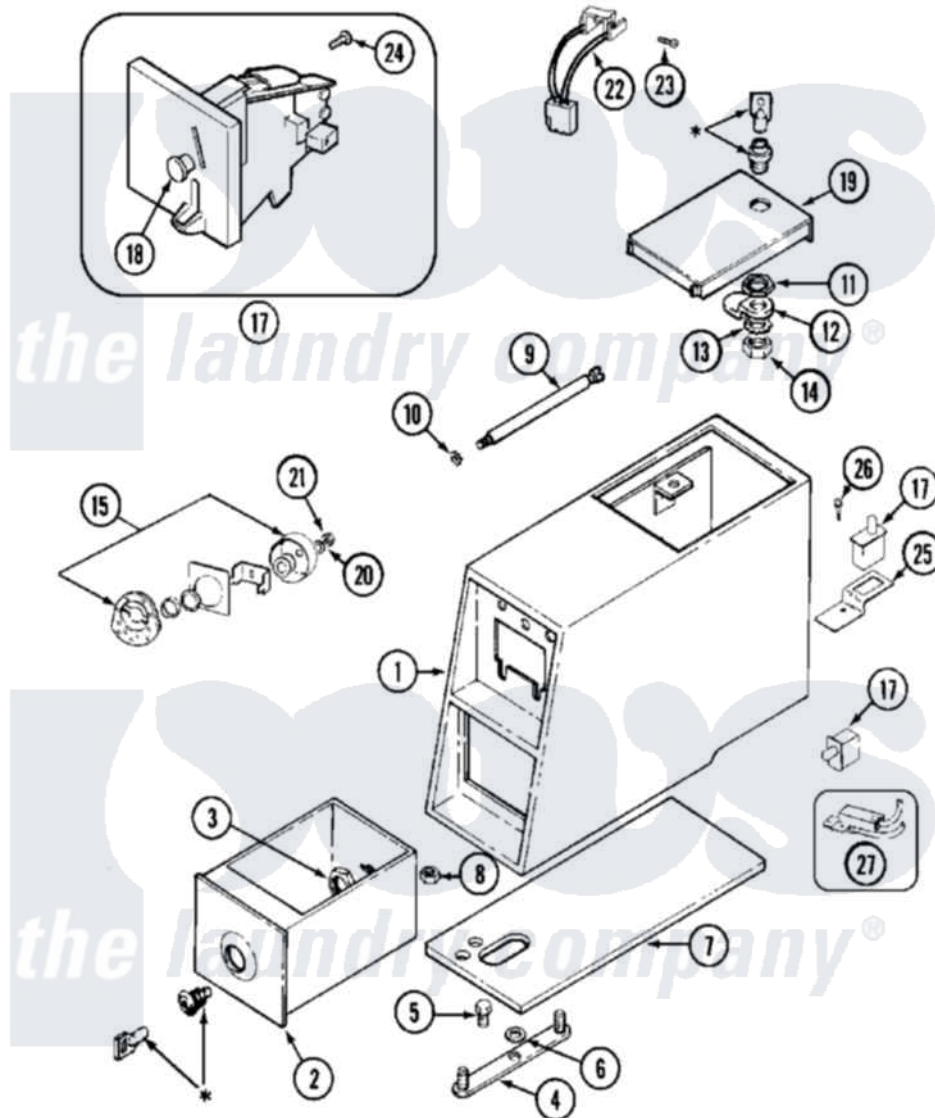

Maytag MDE10PDAEL 11 - CONTROL CNTR (SERIAL SUFFIX QB & AFTER)

\* CONTACT YOUR COMMERCIAL LAUNDRY DISTRIBUTOR

Maytag Residential Maytag MDE10PDAEL Dryer Parts Parts Diagram 11 - CONTROL CNTR (SERIAL SUFFIX QB & AFTER)

Click on the part number to view part

Item	Original Part Number	Replaced By	Status	Part Description
001	<a href="#">22001407</a>			Case, Coin Slide
"	<a href="#">22001408</a>			(ALM)
002	207912	<a href="#">208884</a>		Coin Box K
"	207912L	<a href="#">208884</a>		Coin Box K
003	212328	<a href="#">W10139762</a>		Hex Nut, 3/4-27
004	NLA		Not Available	STRAP, MOUNTING
005	211294	<a href="#">90767</a>		Screw, 8A X 3/8 HeX Washer Head Tapping
006	<a href="#">910309</a>			Washer, Mounting Strap
007	<a href="#">214660</a>			Gasket, Control Center
008	Y052740	<a href="#">62739</a>		Nut, Lock
009	<a href="#">213035</a>			Bolt, Locking
010	<a href="#">910181</a>			Lockwasher, Terminal Block
011	212328	<a href="#">W10139762</a>		Hex Nut, 3/4-27
012	213750	<a href="#">W10133266</a>		Cam-Lock

013	22001354	<a href="#">W10177242</a>	Hex-Nut 9/32 - 28
014	<a href="#">22001355</a>		Nut, Lock Cam
015	NLA	Not Available	LOCK CAM ASSEMBLY
016	<a href="#">33001250</a>		Switch, Vault And Service Door
017	<a href="#">207948</a>		Coin Drop Assembly
"	22002143	Not Available	FACEPLATE
018	<a href="#">216200</a>		Face Plate Return Button
019	204216	Not Available	DOOR, ACCESS (WHT)
"	<a href="#">204216L</a>		Door, Access
020	22001354	<a href="#">W10177242</a>	Hex-Nut 9/32 - 28
021	<a href="#">216203</a>		Lockwasher, Double "D"
"	<a href="#">22001355</a>		Nut, Lock Cam
022	<a href="#">206799</a>		Optic Switch Assembly
023	<a href="#">314665</a>		Screw, Switch Assembly
024	<a href="#">216068</a>		Screw, Coin Drop
025	<a href="#">22001404</a>		Bracket, Service Switch
026	212276	<a href="#">W10116760</a>	Screw
027	<a href="#">208045</a>		Harness, Wire Sensor Switch To Circuit Brd