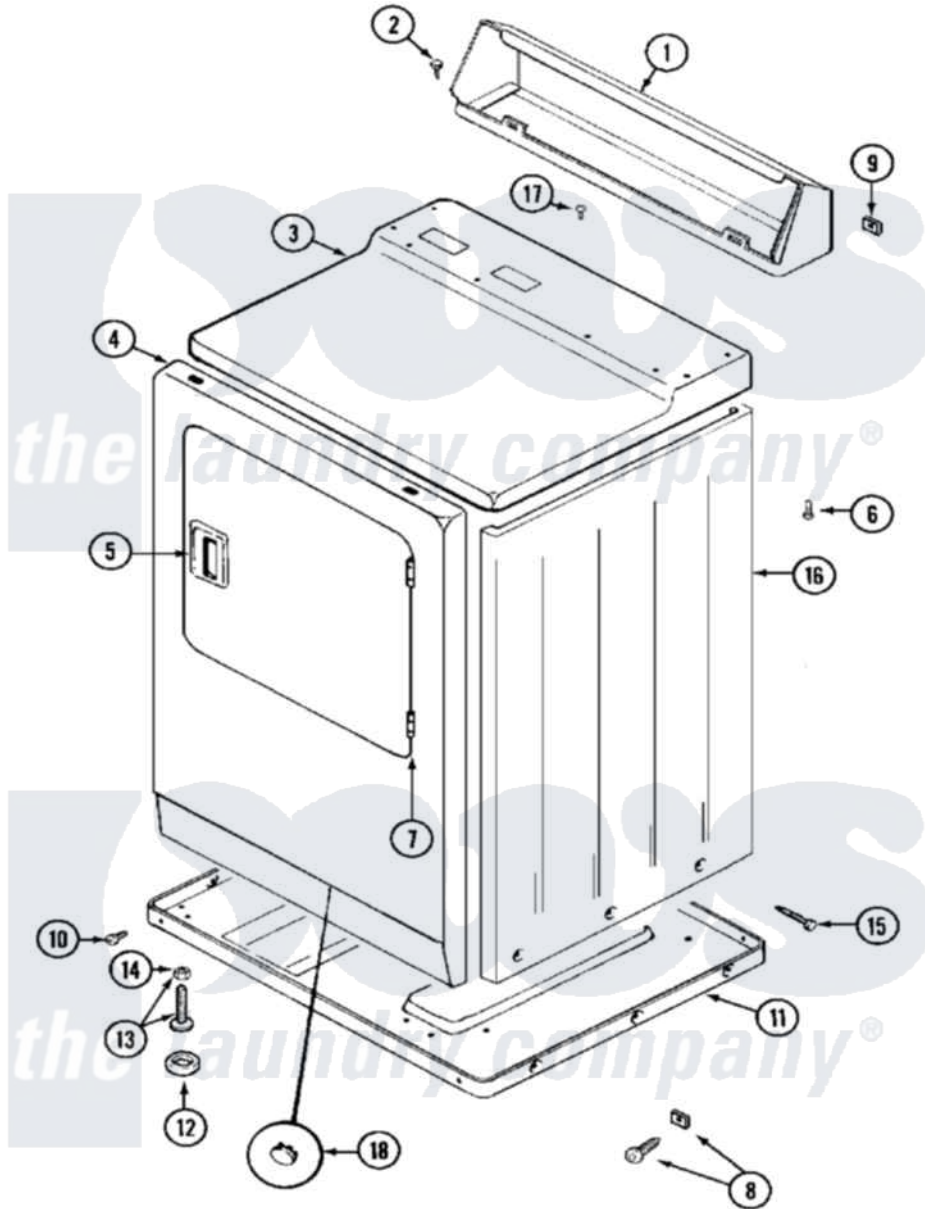

Maytag MDE10PDAEW 03 - CABINET (FRONT)

Maytag Residential Maytag MDE10PDAEW Dryer Parts Parts Diagram 03 - CABINET (FRONT)
 Click on the part number to view part

Item	Original Part Number	Replaced By	Status	Part Description
001	NLA		Not Available	COVER, CONTROL (WHT)
002	212276	W10116760		Screw
003	33001163		Not Available	COVER, TOP (WHT)
"	33001164		Not Available	COVER, TOP (ALM)
004	NLA		Not Available	PANEL, FRONT (WHT)
005	33001241			Handle, Door
"	33001254	37001047		Handle, Door
006	214354			Screw, Top Cover To Cabnt.
007	33001230			Hinge, Door
008	204439			Screw And Fstner Assembly
009	215075			Fastener, Control Panel To Console
010	Y313561			Screw---NA
"	Y310632	1163839		Screw
011	Y303361		Not Available	BASE ASSY. (UPPER & LOWER)
012	Y314137			Foot, Rubber

013	Y305086		Adjustable Leg And Nut
014	Y052740	62739	Nut, Lock
015	213007		Xfor Cabinet See Cabinet, Back
016	NLA		Not Available
			CABINET (WHT)
017	210186	3370225	Screw
018	33001132	33002342	Plug, Sifht Hole
"	33001168		Not Available
			PLUG, SIGHT HOLE (ALM)