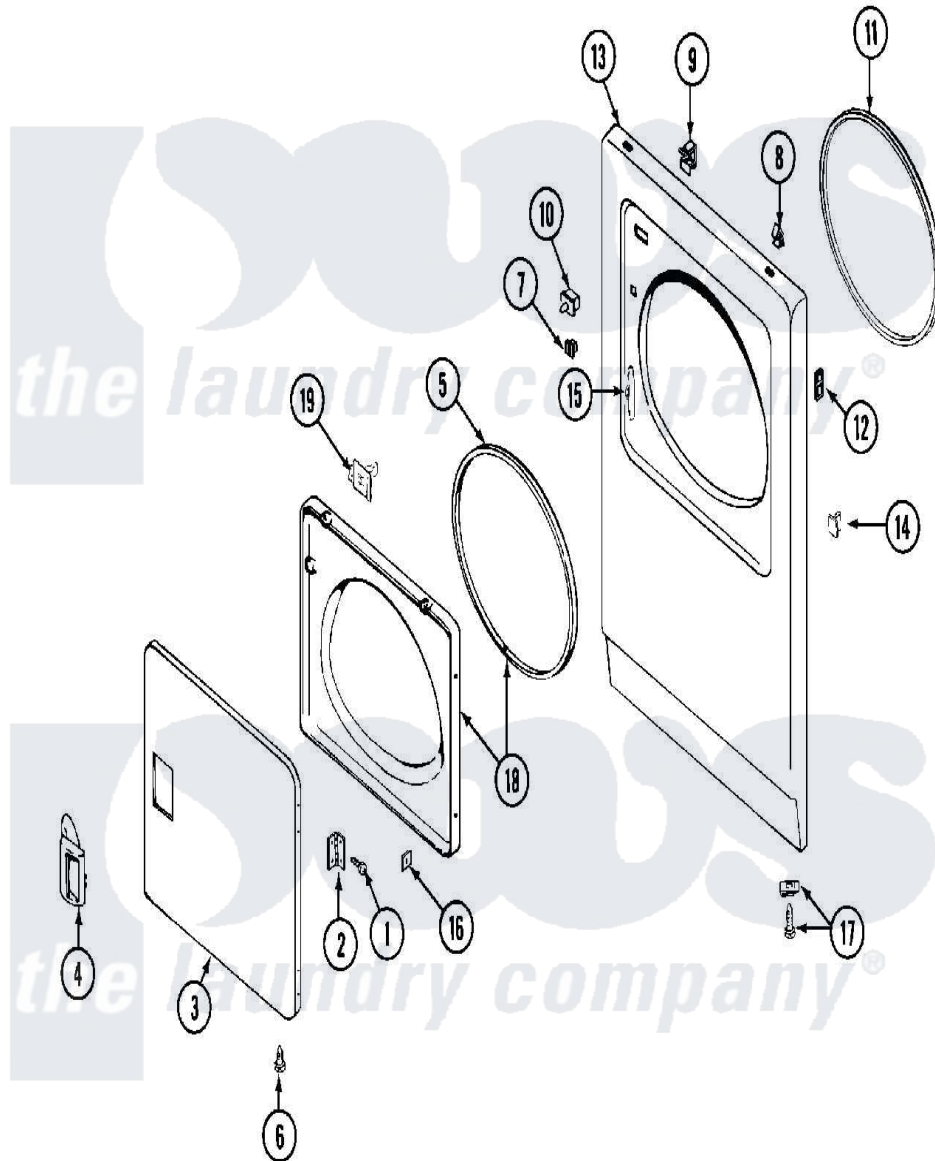

Maytag MDE10PDAEW 04 - DOOR

Maytag Residential Maytag MDE10PDAEW Dryer Parts Parts Diagram 04 - DOOR
 Click on the part number to view part

Item	Original Part Number	Replaced By	Status	Part Description
001	Y314062			Screw, Door Hinge And Panel
002	33001230			Hinge, Door
003	33001240			Door
"	33001257	33001240		Door
004	33001241			Handle, Door
"	33001254	37001047		Handle, Door
005	33001131			Seal, Door
006	33001132	33002342		Plug, Sifft Hole
"	33001168		Not Available	PLUG, SIGHT HOLE (ALM)
007	Y304578	LA-1003		Door Catch Kit
008	212982	22001650		Fastener, Spring
009	Y310376			Clip, Door Switch Harness
010	33001509	W10169313		Switch-Dor
"	Y305753	W10169313		Switch-Dor
011	314937			Seal, Front Panel
012	NLA		Not Available	SPEEDNUT, HINGE SCREW

"	NLA	Not Available	FASTENER, FRONT PANEL
013	NLA	Not Available	PANEL, FRONT (WHT)
014	NLA	Not Available	PLUG, DOOR CATCH
015	33001175		Cover, Hinge Hole
"	33001176		Cover, Hinge Hole
016	Y313910		Clip, Door Liner To Outer Panel
017	204439		Screw And Fstner Assembly
018	33001243	Not Available	PANEL, INNER DOOR (W/SEAL)
019	314936	33001305	Strike, Door
020	314944	33001305	Strike, Door