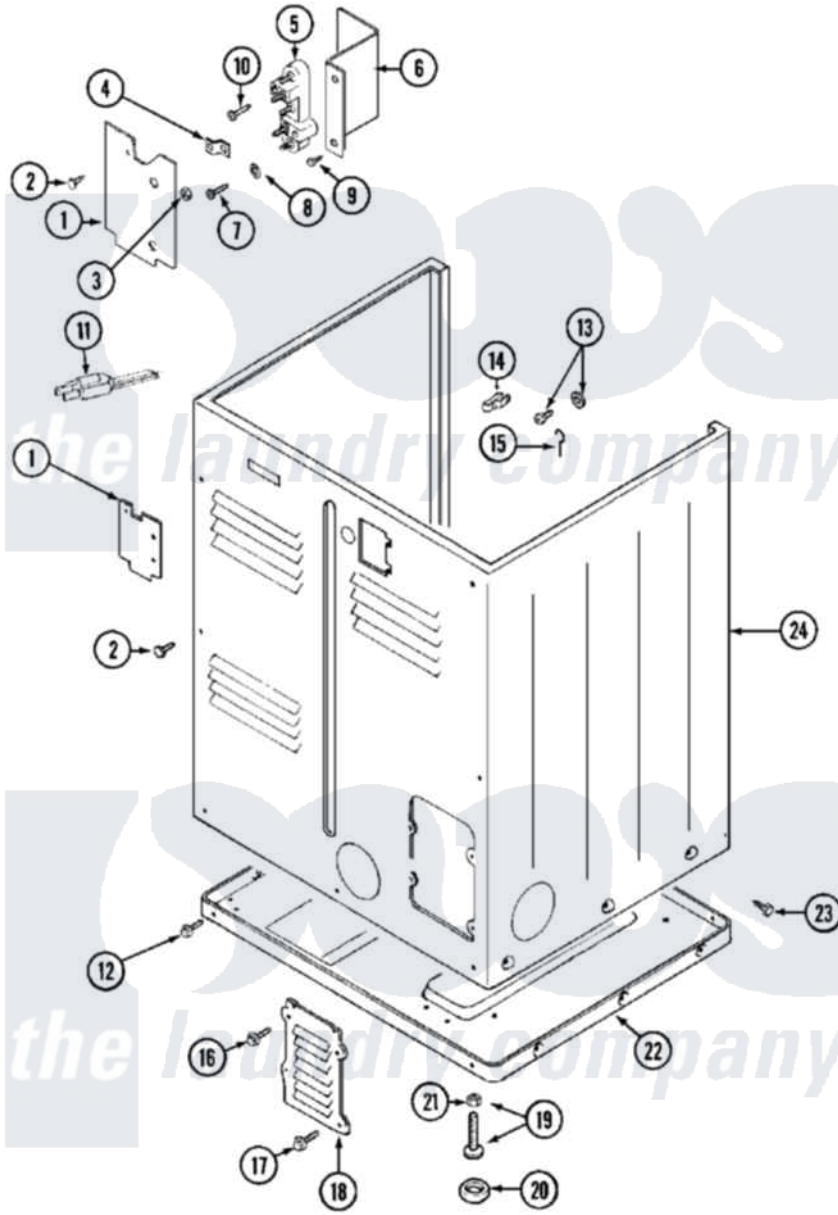

Maytag MDE10PDAEW 05 - CABINET (REAR)

Maytag [Residential Maytag MDE10PDAEW Dryer Parts](#) Parts Diagram 05 - CABINET (REAR)
 Click on the part number to view part

Item	Original Part Number	Replaced By	Status	Part Description
001	Y312905		Not Available	COVER, TERMINAL
002	Y313561			Screw----NA
003	311484	112432		Nut
004	Y312184			Strap, Grounding
005	400008			Block, Terminal
006	Y312904			Bracket, Terminal Block
007	Y312209	W10001200		Screw
008	910181			Lockwasher, Terminal Block
"	Y311270			Washer, Terminal Block
009	Y310632	1163839		Screw
010	NLA		Not Available	SCREW, GROUND STRAP
011	305168	33002916		Power Cord, Canadian 240V
012	Y313561			Screw----NA
"	Y310632	1163839		Screw
013	NLA		Not Available	SCREW & WASHER ASSEMBLY
014	301548			Clamp, Ground Wire

015	204807		Ground Wire, Supp. Plte To Top Cover
016	Y313559		Screw
017	211294	90767	Screw, 8A X 3/8 HeX Washer Head Tapping
018	Y312951	Not Available	ACCESS COVER, BACK
019	Y305086		Adjustable Leg And Nut
020	Y314137		Foot, Rubber
021	Y052740	62739	Nut, Lock
022	Y303361	Not Available	BASE ASSY. (UPPER & LOWER)
023	213007		Xfor Cabinet See Cabinet, Back
024	NLA	Not Available	CABINET (WHT)