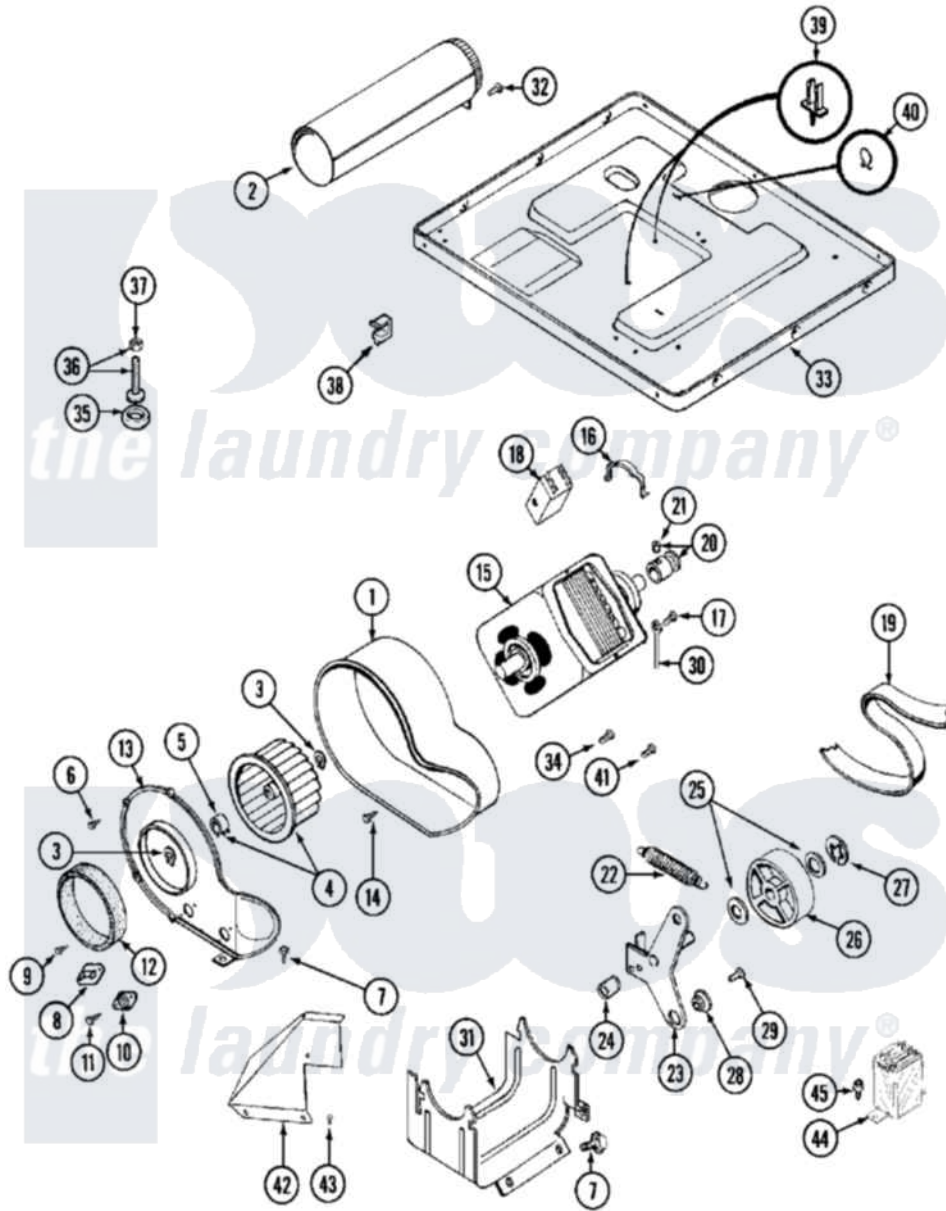

# Maytag MDE10PDAEW 08 - MOTOR DRIVE

Maytag [Residential Maytag MDE10PDAEW Dryer Parts](#) Parts Diagram 08 - MOTOR DRIVE  
 Click on the part number to view part

Item	Original Part Number	Replaced By	Status	Part Description
001	<a href="#">Y312893</a>			Housing, Blower
002	Y303442			EXHAUST DUCT ASSEMBLY
003	410233	<a href="#">9703438</a>		Ring-Retrn
004	<a href="#">Y303836</a>			Blower Wheel Assembly And Clamp
005	<a href="#">312967</a>			Clamp, Blower Housing
006	Y312961	<a href="#">W10116751</a>		Screw
007	<a href="#">Y313561</a>			Screw---NA
008	<a href="#">306056</a>			Thermistor Temp. Control Part Not Used Mde/G26pc Only.
"	Y303391	<a href="#">33303391</a>		Thermostat, Cycling
009	211294	<a href="#">90767</a>		Screw, 8A X 3/8 HeX Washer Head Tapping
010	<a href="#">306604</a>			Cut-Off, Thermal Part Not Used
011	NLA		Not Available	SCREW, THERMAL CUT-OFF
012	<a href="#">Y312901</a>			Seal, Housing Cover
013	314778		Not Available	COVER, BLOWER HOUSING