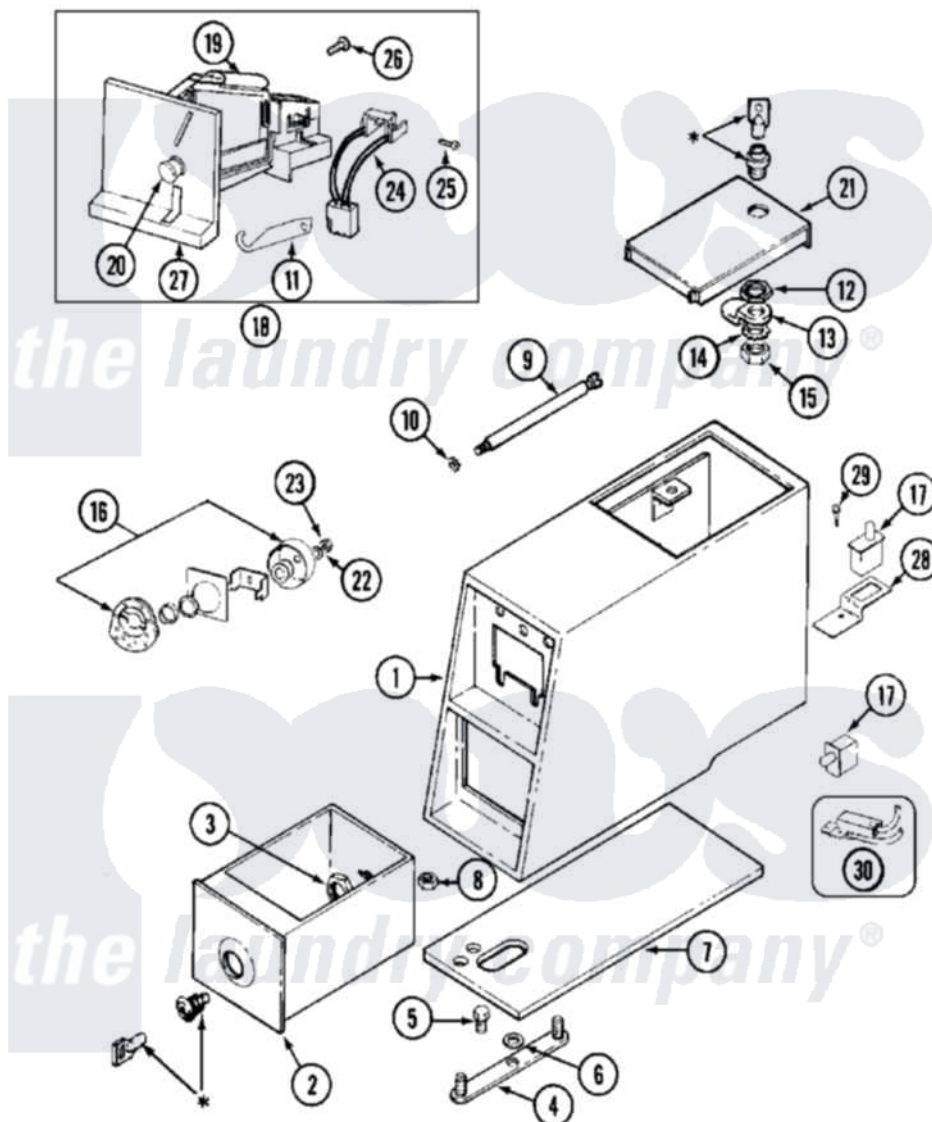

Maytag MDE10PDAEW 09 - CONTROL CNTR (SERIAL SUFFIX KB & AFTER)

***CONTACT YOUR COMMERCIAL LAUNDRY DISTRIBUTOR**

Maytag [Residential Maytag MDE10PDAEW Dryer Parts](#) Parts Diagram 09 - CONTROL CNTR (SERIAL SUFFIX KB & AFTER)

[Click on the part number to view part](#)

Item	Original Part Number	Replaced By	Status	Part Description
001	22001407			Case, Coin Slide
"	22001408			(ALM)
002	207912	208884		Coin Box K
"	207912L	208884		Coin Box K
003	212328	W10139762		Hex Nut, 3/4-27
004	NLA		Not Available	STRAP, MOUNTING
005	211294	90767		Screw, 8A X 3/8 HeX Washer Head Tapping
006	910309			Washer, Mounting Strap
007	214660			Gasket, Control Center
008	Y052740	62739		Nut, Lock
009	213035			Bolt, Locking
010	910181			Lockwasher, Terminal Block
011	216011			Spring, Return Button
012	212328	W10139762		Hex Nut, 3/4-27

013	213750	W10133266	Cam-Lock
014	22001354	W10177242	Hex-Nut 9/32 - 28
015	22001355		Nut, Lock Cam
016	NLA	Not Available	LOCK CAM ASSEMBLY
017	33001250		Switch, Vault And Service Door
018	207948		Coin Drop Assembly
019	207947		Rejector, Coin
020	216200		Face Plate Return Button
021	204216	Not Available	DOOR, ACCESS (WHT)
"	204216L		Door, Access
022	22001354	W10177242	Hex-Nut 9/32 - 28
023	216203		Lockwasher, Double "D"
"	22001355		Nut, Lock Cam
024	206799		Optic Switch Assembly
025	314665		Screw, Switch Assembly
026	216068		Screw, Coin Drop
027	216010	Y208306	Kit- Mtg C
028	22001404		Bracket, Service Switch
029	212276	W10116760	Screw
030	208045		Harness, Wire Sensor Switch To Circuit Brd