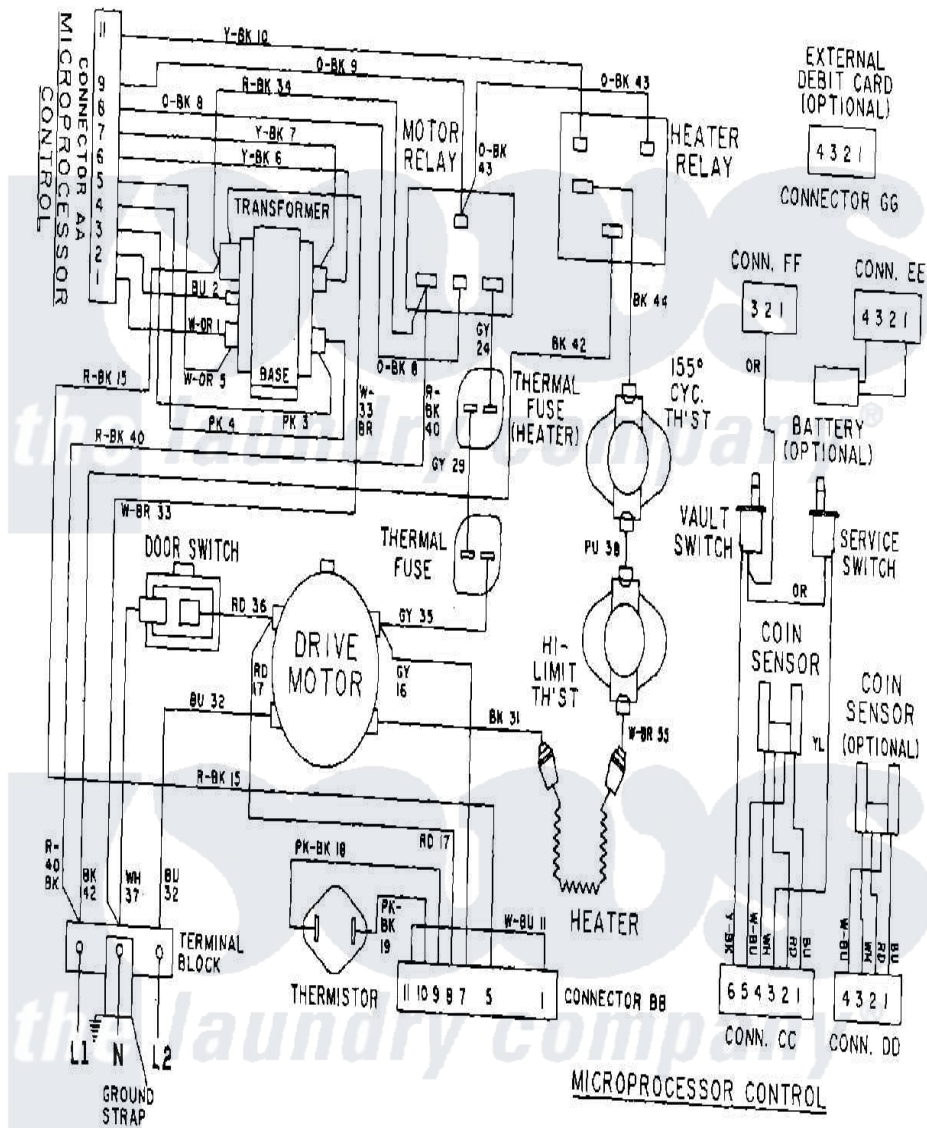

Maytag MDE10PDAEW 10 - WIRING INFORMATION

Maytag Residential Maytag MDE10PDAEW Dryer Parts Parts Diagram 10 - WIRING INFORMATION
 Click on the part number to view part

Item	Original Part Number	Replaced By	Status	Part Description
001	NLA		Not Available	WIRING INFORMATION