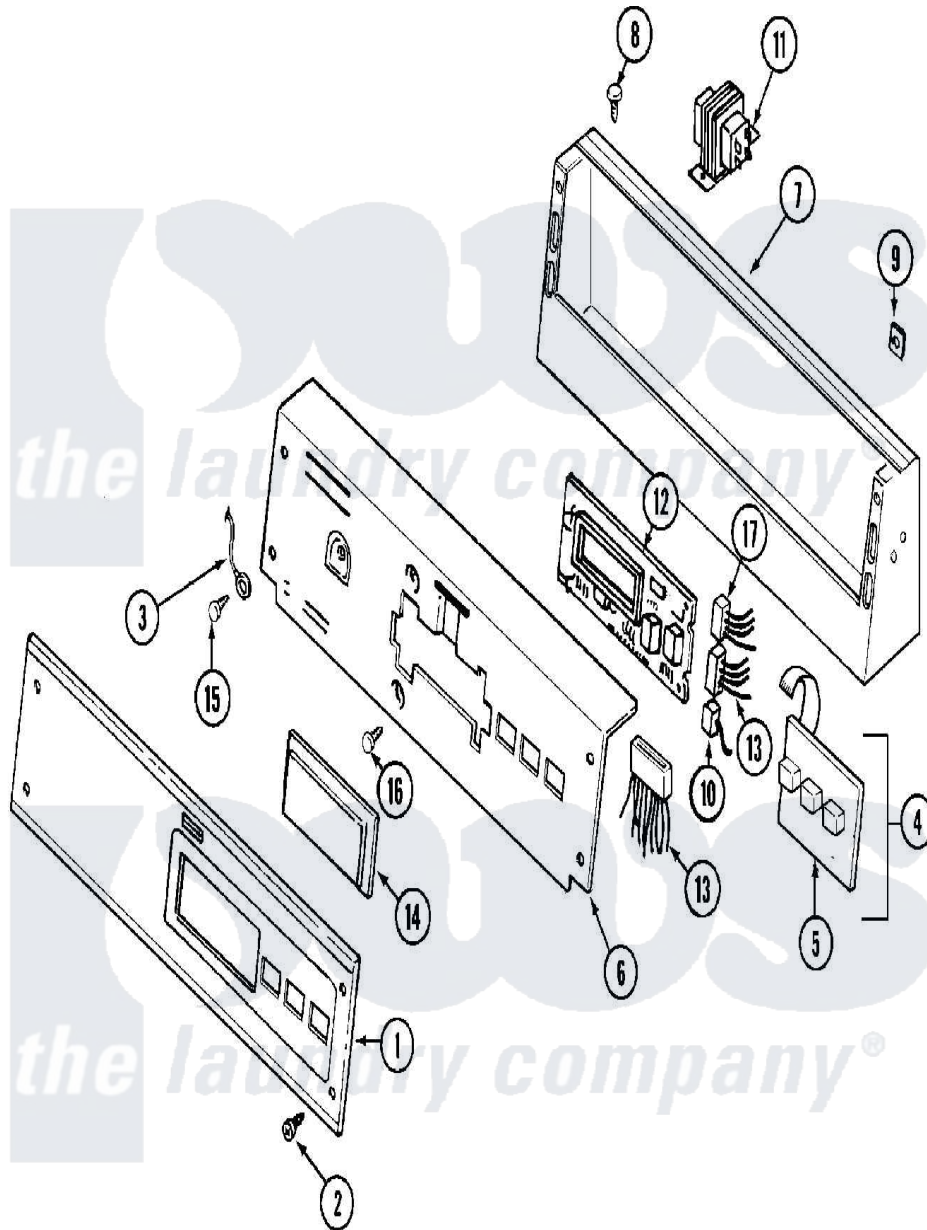

Maytag MDE10PDEGL 01 - CONTROL PANEL

Maytag [Residential Maytag MDE10PDEGL Dryer Parts](#) Parts Diagram 01 - CONTROL PANEL
 Click on the part number to view part

Item	Original Part Number	Replaced By	Status	Part Description
001	33001020			Panel, Control
002	215506			Screw, Control Panel Overlay
003	205810			Wire, Ground
004	215527	W10140652		Screw, 6-20 X 1/2
"	306694			Backup Plate With Switch
005	215517	W10131113		Push Button
006	NLA		Not Available	PLATE, BACKUP (WHT)
007	NLA		Not Available	CONSOLE (WHT)
008	212276	W10116760		Screw
009	215003			Fastener, Panel And Bracket
010	208045			Harness, Wire Sensor Switch To Circuit Brd
"	22001361			Connector, Edgeboard
011	207766			Transformer
"	211294	90767		Screw, 8A X 3/8 HeX Washer Head Tapping
012	33001249			Battery, Control Board

"	912077		Locknut, Reader Harness
"	NLA	Not Available	BOARD, CONTROL
"	NLA	Not Available	SUPPORT, BATTERY
"	Y215513		Standoff, Circuit Board
013	314531		Connector, Edgeboard
"	33001283		Wire Harness, Main
"	33001428		Wire Harness, Main
014	33001208		Cover, Display
015	211252		Screw, Ground Wire
016	215526		Screw, Circuit Board
017	206799		Optic Switch Assembly
"	NLA	Not Available	CONNECTOR, EDGEBOARD- --NA