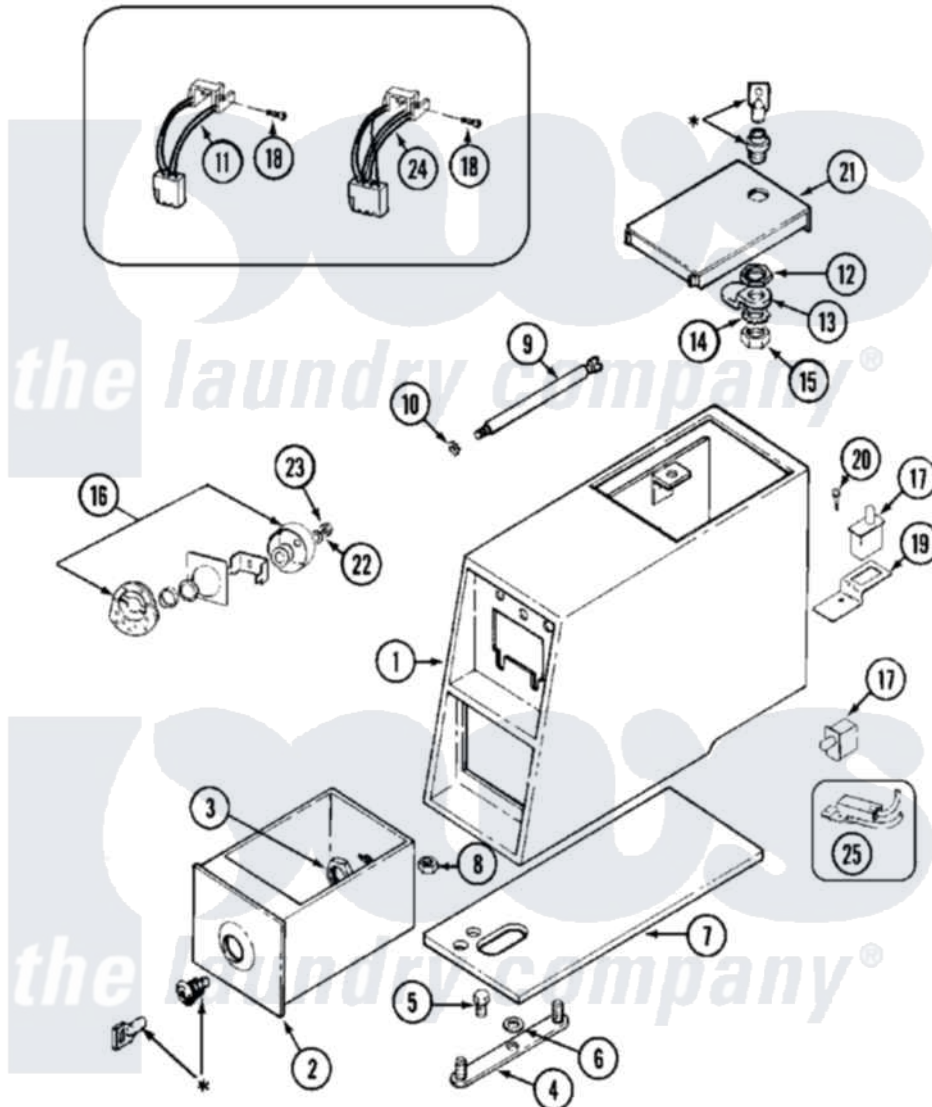

Maytag MDE10PDEGL 02 - CONTROL CENTER

* CONTACT YOUR COMMERCIAL LAUNDRY DISTRIBUTOR

Maytag [Residential Maytag MDE10PDEGL Dryer Parts](#) Parts Diagram 02 - CONTROL CENTER
 Click on the part number to view part

Item	Original Part Number	Replaced By	Status	Part Description
001	22001407			Case, Coin Slide
"	22001408			(ALM)
002	207912	208884		Coin Box K
"	207912L	208884		Coin Box K
003	212328	W10139762		Hex Nut, 3/4-27
004	NLA		Not Available	STRAP, MOUNTING
005	211294	90767		Screw, 8A X 3/8 HeX Washer Head Tapping
006	910309			Washer, Mounting Strap
007	214660			Gasket, Control Center
008	Y052740	62739		Nut, Lock
009	211605			Bezel, Timer Dial
"	213035			Bolt, Locking
010	910181			Lockwasher, Terminal Block
011	207953	22001260		Optic Switch Assembly
012	212328	W10139762		Hex Nut, 3/4-27
013	213750	W10133266		Cam-Lock

014	22001354	W10177242	Hex-Nut 9/32 - 28
015	22001355		Nut, Lock Cam
016	NLA	Not Available	LOCK CAM ASSEMBLY
017	33001250		Switch, Vault And Service Door
018	314665		Screw, Switch Assembly
019	22001404		Bracket, Service Switch
020	212276	W10116760	Screw
021	204216	Not Available	DOOR, ACCESS (WHT)
"	204216L		Door, Access
022	22001354	W10177242	Hex-Nut 9/32 - 28
023	22001355		Nut, Lock Cam
024	206799		Optic Switch Assembly
025	208045		Harness, Wire Sensor Switch To Circuit Brd