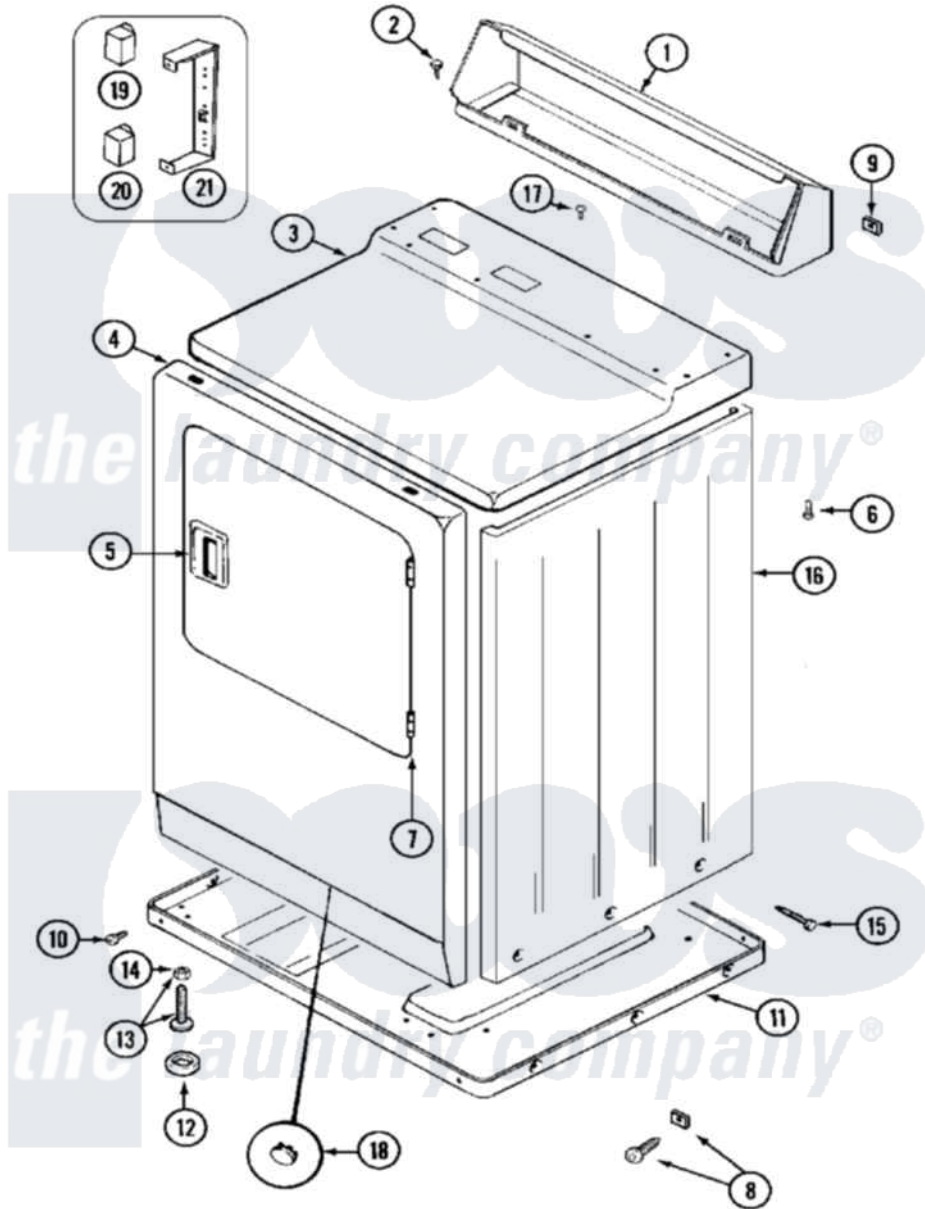

Maytag MDE10PDEGL 03 - CABINET-FRONT

Maytag Residential Maytag MDE10PDEGL Dryer Parts Parts Diagram 03 - CABINET-FRONT
 Click on the part number to view part

Item	Original Part Number	Replaced By	Status	Part Description
001	NLA		Not Available	CONSOLE (WHT)
002	212276	W10116760		Screw
003	33001163		Not Available	COVER, TOP (WHT)
"	33001164		Not Available	COVER, TOP (ALM)
004	NLA		Not Available	PANEL, FRONT (WHT)
005	33001241			Handle, Door
"	33001254	37001047		Handle, Door
006	214354			Screw, Top Cover To Cabnt.
007	33001230			Hinge, Door
008	204439			Screw And Fstner Assembly
009	215075			Fastener, Control Panel To Console
010	Y313561			Screw---NA
"	Y310632	1163839		Screw
011	Y303361		Not Available	BASE ASSY. (UPPER & LOWER)
012	Y314137			Foot, Rubber

013	Y305086		Adjustable Leg And Nut
014	Y052740	62739	Nut, Lock
015	213007		Xfor Cabinet See Cabinet, Back
016	NLA		Not Available
017	210186	3370225	CABINET (WHT)
018	33001132	33002342	Screw
"	33001168		Not Available
"			Plug, Sifht Hole
"			PLUG, SIGHT HOLE (ALM)
019	206421		Relay, Motor Reversing
020	306398		Relay, Heater
021	212949	22001866	Screw, Relay
"	Y313561		Screw---NA
"	314627		Bracket, Relays
"	Y251119	3177991	Screw
"	Y310632	1163839	Screw