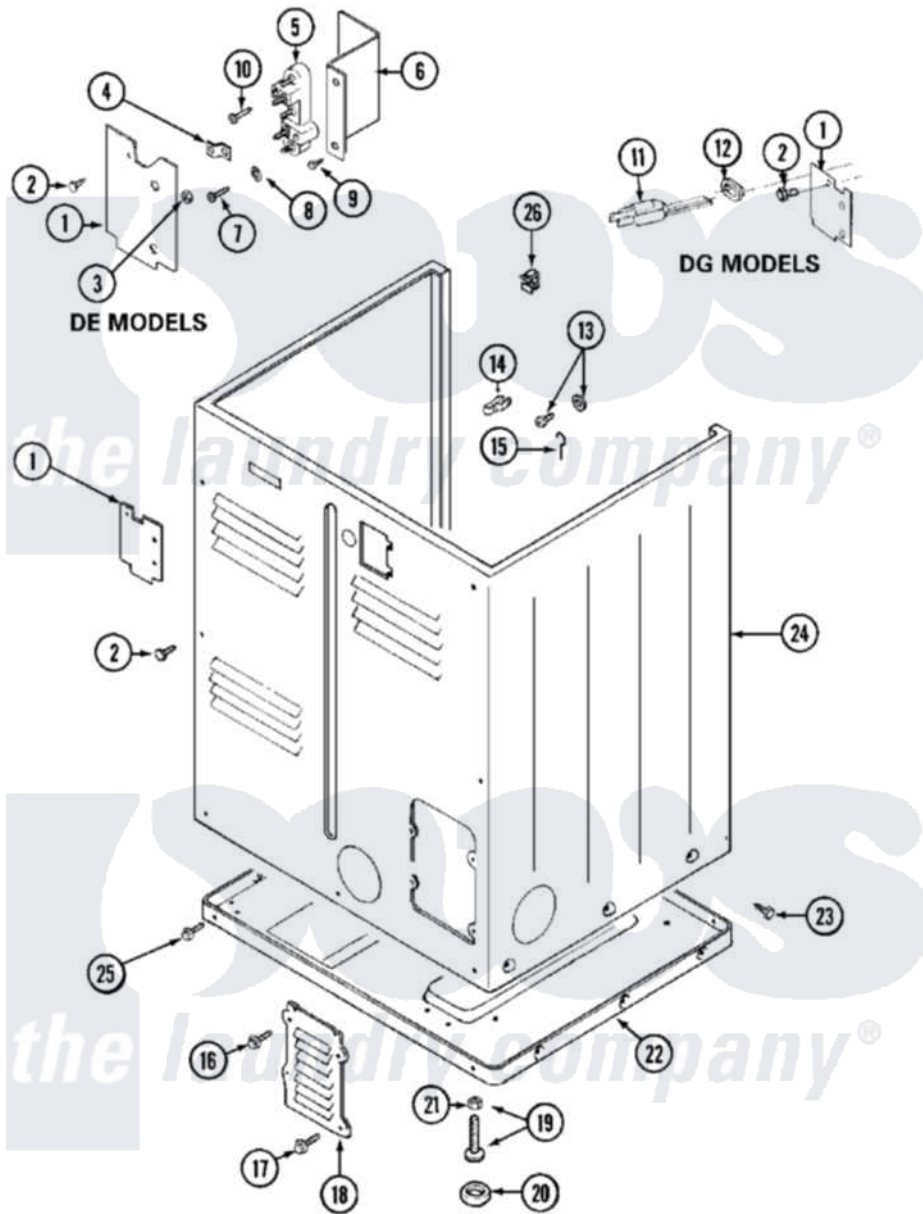

# Maytag MDE10PDEGL 05 - CABINET-REAR

Maytag Residential Maytag MDE10PDEGL Dryer Parts Parts Diagram 05 - CABINET-REAR  
 Click on the part number to view part

Item	Original Part Number	Replaced By	Status	Part Description
001	Y312905		Not Available	COVER, TERMINAL
002	<a href="#">Y313561</a>			Screw----NA
003	311484	<a href="#">112432</a>		Nut
004	<a href="#">Y312184</a>			Strap, Grounding
005	<a href="#">400008</a>			Block, Terminal
006	<a href="#">Y312904</a>			Bracket, Terminal Block
007	Y312209	<a href="#">W10001200</a>		Screw
008	<a href="#">910181</a>			Lockwasher, Terminal Block
"	<a href="#">Y311270</a>			Washer, Terminal Block
009	Y310632	<a href="#">1163839</a>		Screw
010	NLA		Not Available	SCREW, GROUND STRAP
011	308966		Not Available	CORD, POWER (EXPORT)
012	<a href="#">216183</a>			Grommet, Cord Export
013	NLA		Not Available	SCREW & WASHER ASSEMBLY
014	<a href="#">301548</a>			Clamp, Ground Wire
				Ground Wire, Supp. Blt To

015	<a href="#">204807</a>		Ground wire, Supp. Pile to Top Cover
016	<a href="#">Y313559</a>		Screw
017	211294	<a href="#">90767</a>	Screw, 8A X 3/8 HeX Washer Head Tapping
018	Y312951	Not Available	ACCESS COVER, BACK
019	<a href="#">Y305086</a>		Adjustable Leg And Nut
020	<a href="#">Y314137</a>		Foot, Rubber
021	Y052740	<a href="#">62739</a>	Nut, Lock
022	Y303361	Not Available	BASE ASSY. (UPPER & LOWER)
023	<a href="#">213007</a>		Xfor Cabinet See Cabinet, Back
024	NLA	Not Available	CABINET (WHT)
025	<a href="#">Y313561</a>		Screw----NA
"	Y310632	<a href="#">1163839</a>	Screw
026	<a href="#">Y310376</a>		Clip, Door Switch Harness