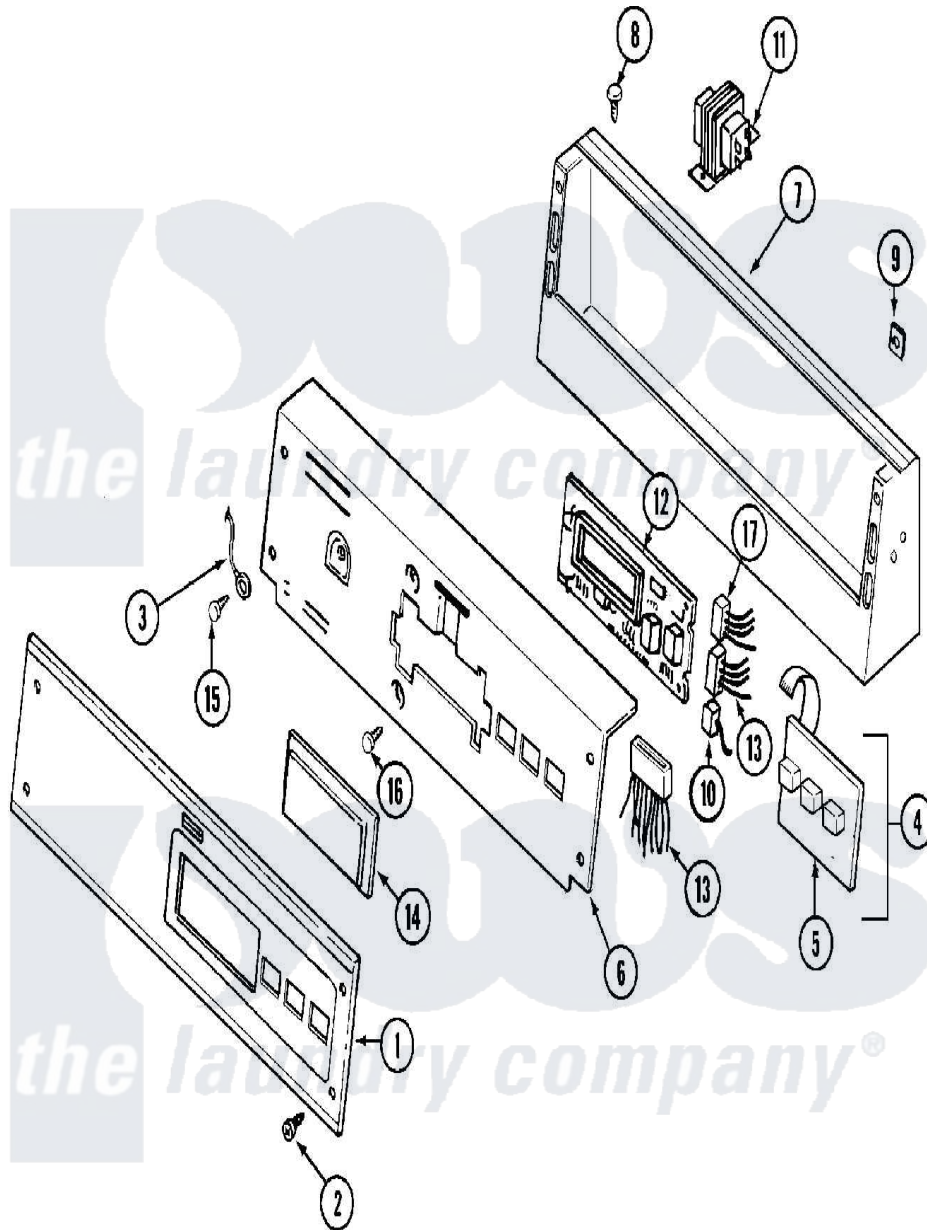

# Maytag MDE10PDEGW 01 - CONTROL PANEL

Maytag [Residential Maytag MDE10PDEGW Dryer Parts](#) Parts Diagram 01 - CONTROL PANEL  
 Click on the part number to view part

Item	Original Part Number	Replaced By	Status	Part Description
001	<a href="#">33001020</a>			Panel, Control
002	<a href="#">215506</a>			Screw, Control Panel Overlay
003	<a href="#">205810</a>			Wire, Ground
004	215527	<a href="#">W10140652</a>		Screw, 6-20 X 1/2
"	<a href="#">306694</a>			Backup Plate With Switch
005	215517	<a href="#">W10131113</a>		Push Button
006	NLA		Not Available	PLATE, BACKUP (WHT)
007	NLA		Not Available	CONSOLE (WHT)
008	212276	<a href="#">W10116760</a>		Screw
009	<a href="#">215003</a>			Fastener, Panel And Bracket
010	<a href="#">208045</a>			Harness, Wire Sensor Switch To Circuit Brd
"	<a href="#">22001361</a>			Connector, Edgeboard
011	<a href="#">207766</a>			Transformer
"	211294	<a href="#">90767</a>		Screw, 8A X 3/8 HeX Washer Head Tapping
012	<a href="#">33001249</a>			Battery, Control Board

"	<a href="#">912077</a>		Locknut, Reader Harness
"	NLA	Not Available	BOARD, CONTROL
"	NLA	Not Available	SUPPORT, BATTERY
"	<a href="#">Y215513</a>		Standoff, Circuit Board
013	<a href="#">314531</a>		Connector, Edgeboard
"	<a href="#">33001283</a>		Wire Harness, Main
"	<a href="#">33001428</a>		Wire Harness, Main
014	<a href="#">33001208</a>		Cover, Display
015	<a href="#">211252</a>		Screw, Ground Wire
016	<a href="#">215526</a>		Screw, Circuit Board
017	<a href="#">206799</a>		Optic Switch Assembly
"	NLA	Not Available	CONNECTOR, EDGEBOARD- --NA