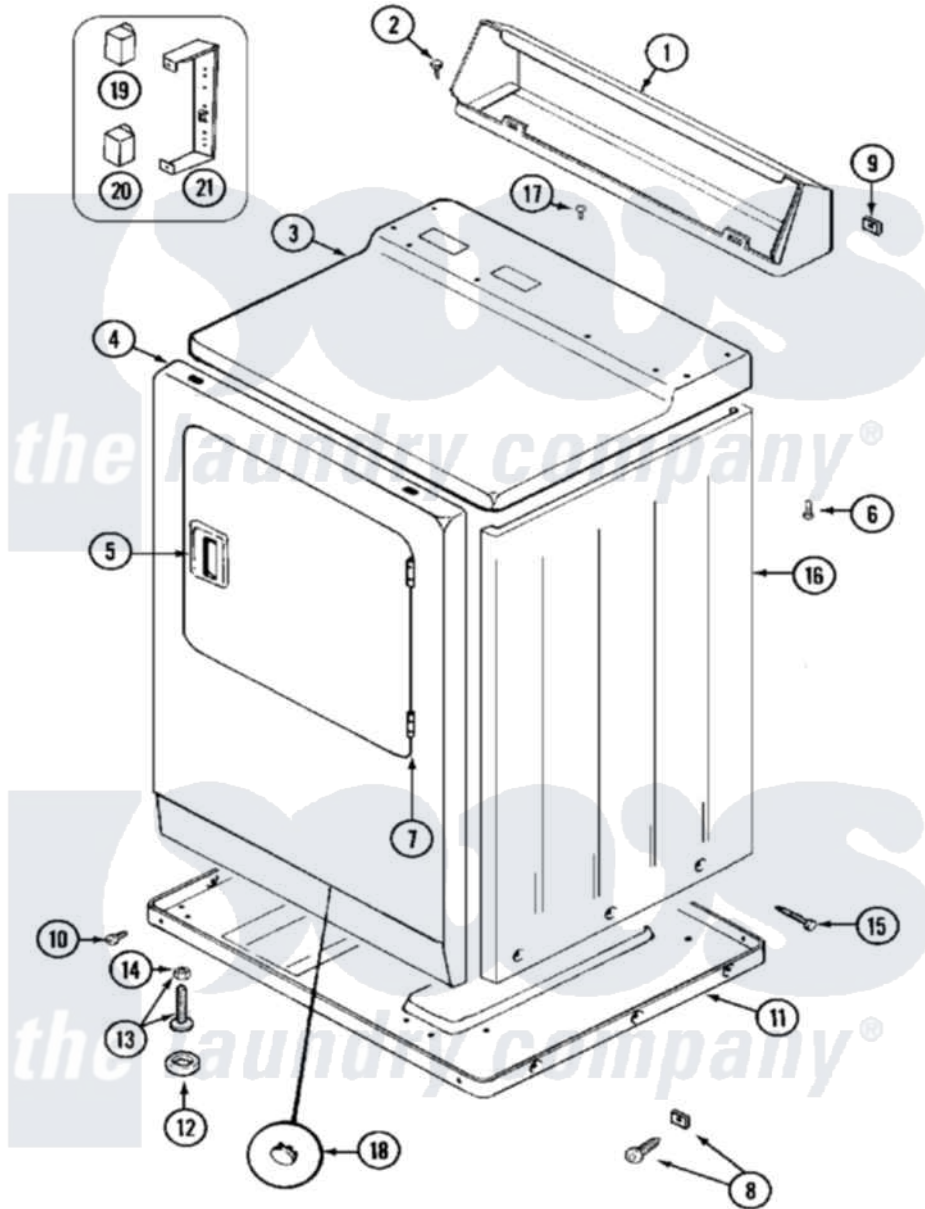

Maytag MDE10PDEGW 03 - CABINET-FRONT

Maytag Residential Maytag MDE10PDEGW Dryer Parts Parts Diagram 03 - CABINET-FRONT
 Click on the part number to view part

Item	Original Part Number	Replaced By	Status	Part Description
001	NLA		Not Available	CONSOLE (WHT)
002	212276	W10116760		Screw
003	33001163		Not Available	COVER, TOP (WHT)
"	33001164		Not Available	COVER, TOP (ALM)
004	NLA		Not Available	PANEL, FRONT (WHT)
005	33001241			Handle, Door
"	33001254	37001047		Handle, Door
006	214354			Screw, Top Cover To Cabnt.
007	33001230			Hinge, Door
008	204439			Screw And Fstner Assembly
009	215075			Fastener, Control Panel To Console
010	Y313561			Screw---NA
"	Y310632	1163839		Screw
011	Y303361		Not Available	BASE ASSY. (UPPER & LOWER)
012	Y314137			Foot, Rubber

013	Y305086		Adjustable Leg And Nut
014	Y052740	62739	Nut, Lock
015	213007		Xfor Cabinet See Cabinet, Back
016	NLA		Not Available
			CABINET (WHT)
017	210186	3370225	Screw
018	33001132	33002342	Plug, Sifht Hole
"	33001168		Not Available
			PLUG, SIGHT HOLE (ALM)
019	206421		Relay, Motor Reversing
020	306398		Relay, Heater
021	212949	22001866	Screw, Relay
"	Y313561		Screw---NA
"	314627		Bracket, Relays
"	Y251119	3177991	Screw
"	Y310632	1163839	Screw