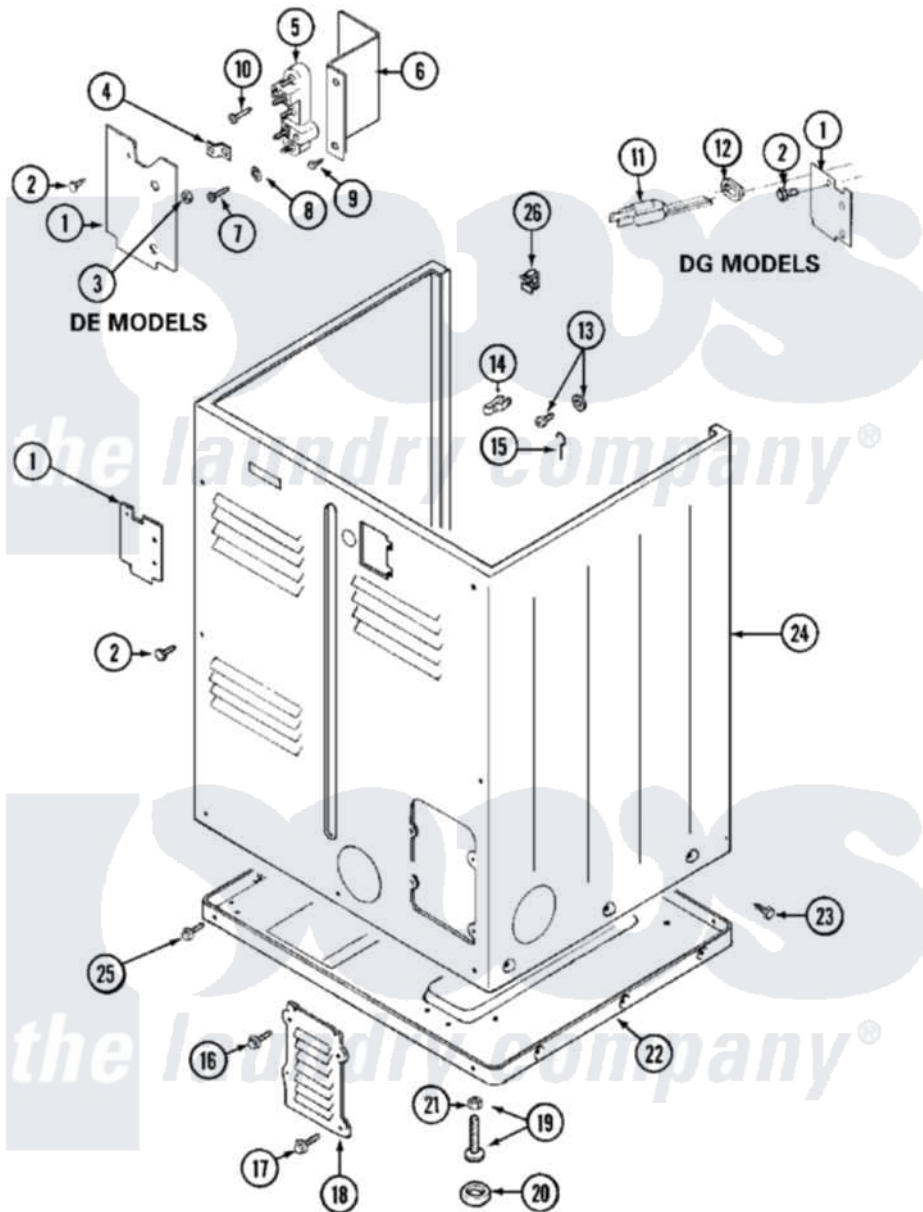

Maytag MDE10PDEGW 05 - CABINET-REAR

Maytag Residential Maytag MDE10PDEGW Dryer Parts Parts Diagram 05 - CABINET-REAR
 Click on the part number to view part

Item	Original Part Number	Replaced By	Status	Part Description
001	Y312905		Not Available	COVER, TERMINAL
002	Y313561			Screw----NA
003	311484	112432		Nut
004	Y312184			Strap, Grounding
005	400008			Block, Terminal
006	Y312904			Bracket, Terminal Block
007	Y312209	W10001200		Screw
008	910181			Lockwasher, Terminal Block
"	Y311270			Washer, Terminal Block
009	Y310632	1163839		Screw
010	NLA		Not Available	SCREW, GROUND STRAP
011	308966		Not Available	CORD, POWER (EXPORT)
012	216183			Grommet, Cord Export
013	NLA		Not Available	SCREW & WASHER ASSEMBLY
014	301548			Clamp, Ground Wire
				Ground Wire, Supp. Plts To

015	204807		Ground wire, Supp. Pile to Top Cover
016	Y313559		Screw
017	211294	90767	Screw, 8A X 3/8 HeX Washer Head Tapping
018	Y312951	Not Available	ACCESS COVER, BACK
019	Y305086		Adjustable Leg And Nut
020	Y314137		Foot, Rubber
021	Y052740	62739	Nut, Lock
022	Y303361	Not Available	BASE ASSY. (UPPER & LOWER)
023	213007		Xfor Cabinet See Cabinet, Back
024	NLA	Not Available	CABINET (WHT)
025	Y313561		Screw----NA
"	Y310632	1163839	Screw
026	Y310376		Clip, Door Switch Harness