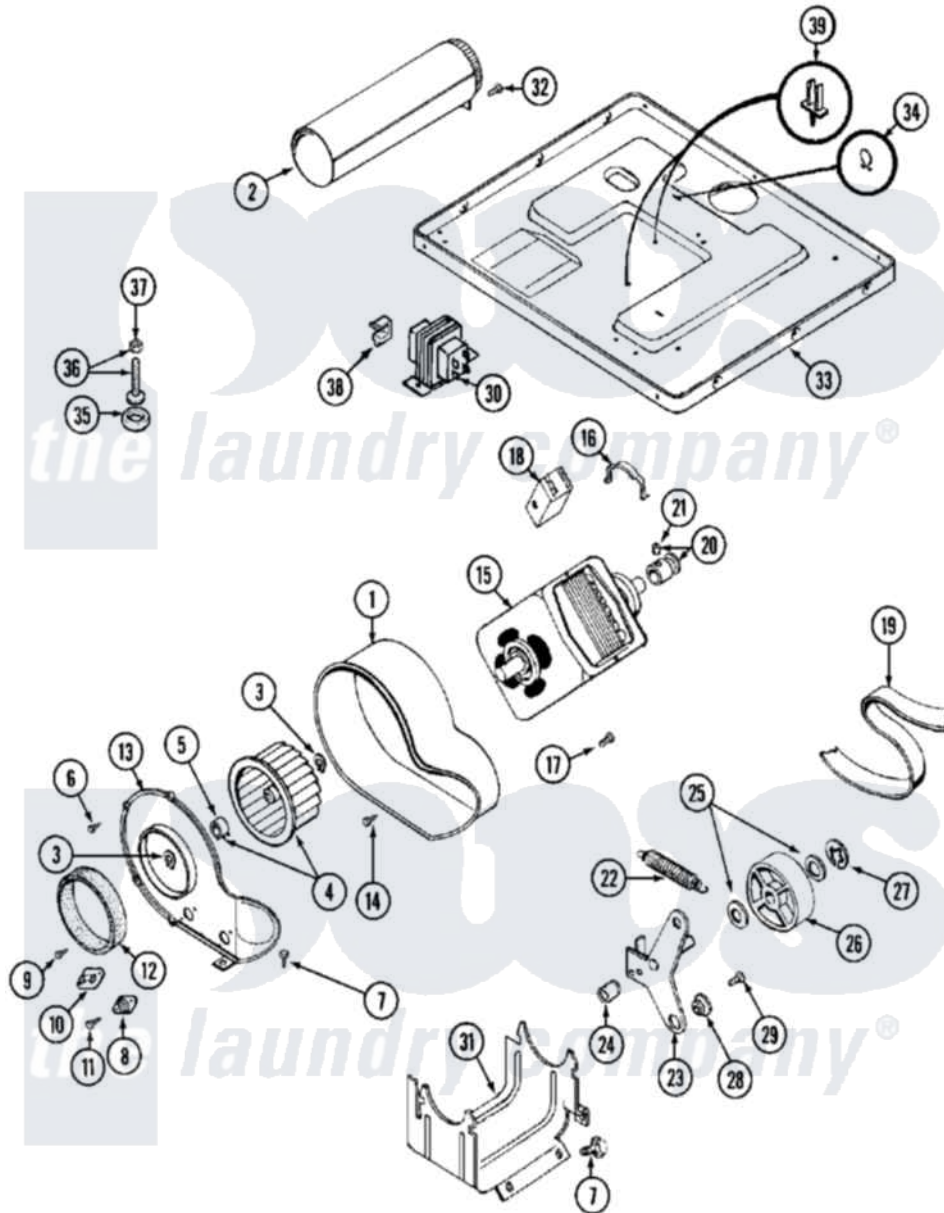

Maytag MDE10PDEGW 08 - MOTOR DRIVE

Maytag Residential Maytag MDE10PDEGW Dryer Parts Parts Diagram 08 - MOTOR DRIVE
 Click on the part number to view part

Item	Original Part Number	Replaced By	Status	Part Description
001	Y312893			Housing, Blower
002	Y303442			EXHAUST DUCT ASSEMBLY
003	410233	9703438		Ring-Retrn
004	Y303836			Blower Wheel Assembly And Clamp
005	312967			Clamp, Blower Housing
006	Y312961	W10116751		Screw
007	Y313561			Screw---NA
008	306056			Thermistor Temp. Control Part Not Used Mde/G26pc Only.
"	Y303391	33303391		Thermostat, Cycling
009	211294	90767		Screw, 8A X 3/8 HeX Washer Head Tapping
010	306604			Cut-Off, Thermal Part Not Used
011	NLA		Not Available	SCREW, THERMAL CUT-OFF
012	Y312901			Seal, Housing Cover
013	314778		Not Available	COVER, BLOWER HOUSING

014	Y310632	1163839		Screw
015	Y304656		Not Available	MOTOR (240V 50HZ)
016	Y015825			Clip, Motor To Motor Support
017	Y312961	W10116751		Screw
018	306207		Not Available	(PROD. No.303358-8 & No.303358-9)
"	NLA		Not Available	SWITCH, MOTOR EXTERNAL START
019	Y312959			Poly "V" Belt For Tumbler
020	305186			Pulley, Motor
021	Y053241			Set Screw, Motor Pulley
022	Y303945			IDLER SPRING ASSY. W/PLUG
023	Y303363	6-3033630		Idler Arm
024	Y313582	W10116756		Spacer
025	Y312527			Washer, Idler Shaft
026	Y303705	6-3037050		Pulley- ID
027	312958	354987		Ring, Retaining
028	315772			Sleeve, Idler Arm
029	Y014874			Screw, Idler Arm And Sleeve
030	211294	90767		Screw, 8A X 3/8 HeX Washer Head Tapping
"	22001417			Transformer
"	307928	12001933		Transformer
"	Y313559			Screw
031	NLA		Not Available	SUPPORT, MOTOR
032	Y310632	1163839		Screw
033	Y305084			Base Assembly
034	410490			Spring, Retainer Wire Harness
035	Y314137			Foot, Rubber
036	Y305086			Adjustable Leg And Nut
037	Y052740	62739		Nut, Lock
038	Y310376			Clip, Door Switch Harness
039	315471	22003298		Retainer, Wire