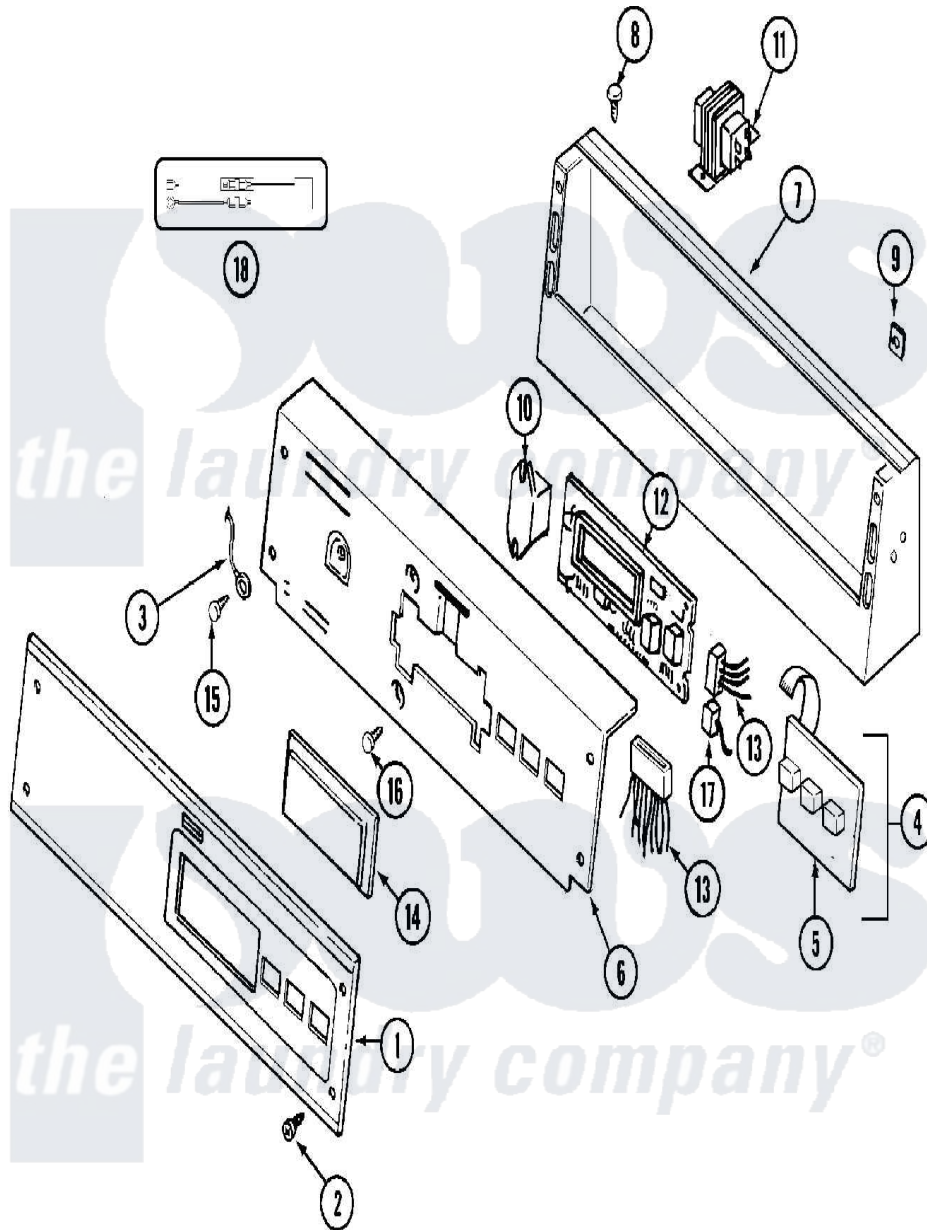

Maytag MDE10PRACW 01 - CONTROL PANEL

Maytag [Residential Maytag MDE10PRACW Dryer Parts](#) Parts Diagram 01 - CONTROL PANEL
 Click on the part number to view part

Item	Original Part Number	Replaced By	Status	Part Description
001	33001020			Panel, Control
002	215506			Screw, Control Panel Overlay
003	205810			Wire, Ground
004	215527	W10140652		Screw, 6-20 X 1/2
"	306694			Backup Plate With Switch
005	215517	W10131113		Push Button
006	NLA		Not Available	PLATE, BACKUP (WHT)
007	NLA		Not Available	CONSOLE (WHT)
008	212276	W10116760		Screw
"	215506			Screw, Control Panel Overlay
009	215003			Fastener, Panel And Bracket
010	206824	W10133335		Relay, Motor
"	212949	22001866		Screw, Relay
011	207766			Transformer
"	211294	90767		Screw, 8A X 3/8 HeX Washer Head Tapping
012	912077			Locknut, Reader Harness

"	NLA	Not Available	BOARD, CONTROL
"	Y215513		Standoff, Circuit Board
013	314531		Connector, Edgeboard
"	33001574		Wire Harness, Main
"	NLA	Not Available	WIRE HARNESS, MAIN
"	Y312953		Terminal, Edgeboard
014	33001208		Cover, Display
015	211252		Screw, Ground Wire
016	215526		Screw, Circuit Board
017	NLA	Not Available	HARNESS, WIRE (SENSOR SWITCH)
018	12001279		Surge Suppressor Kit
"	NLA	Not Available	SURGE SUPPRESSOR KIT