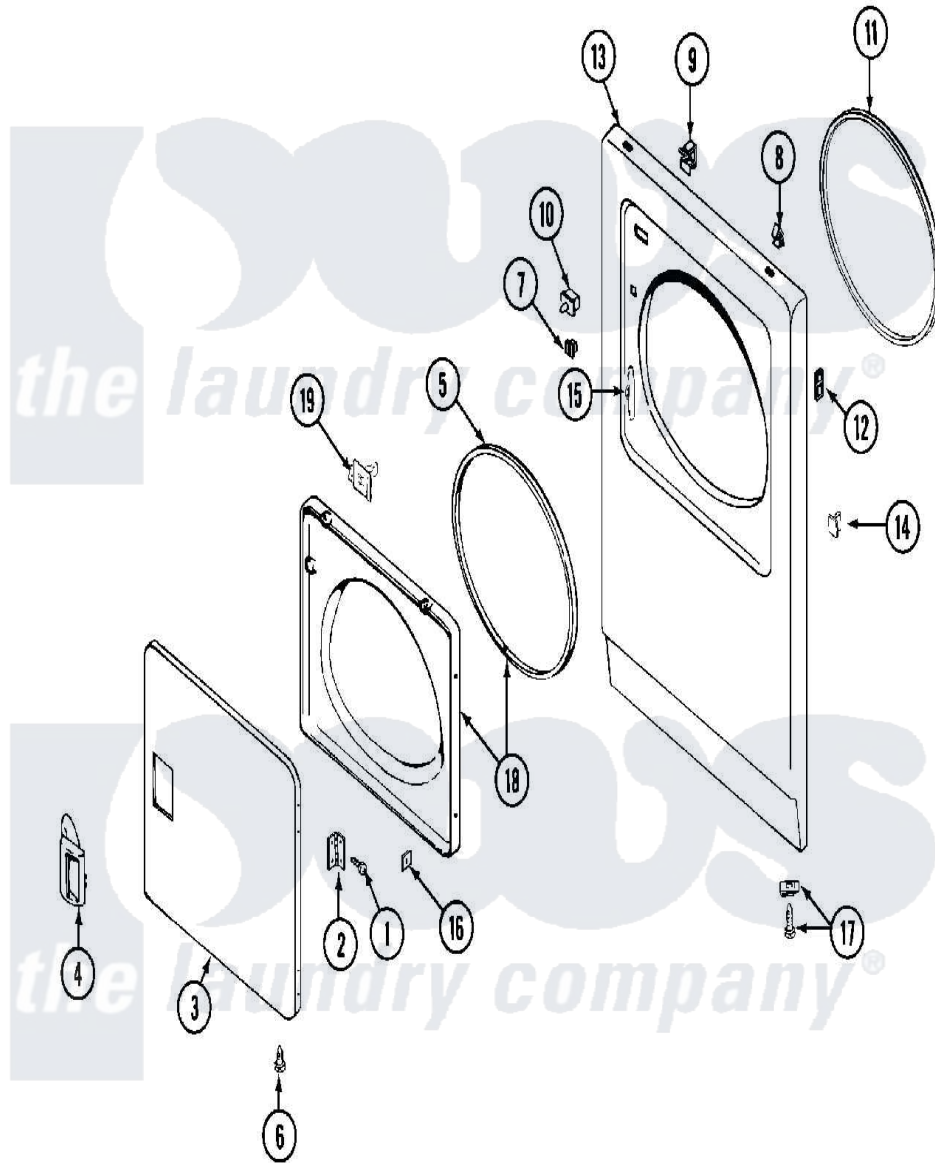

Maytag MDE10PRACW 03 - DOOR

Maytag Residential Maytag MDE10PRACW Dryer Parts Parts Diagram 03 - DOOR
 Click on the part number to view part

Item	Original Part Number	Replaced By	Status	Part Description
001	Y314062			Screw, Door Hinge And Panel
002	33001230			Hinge, Door
003	33001240			Door
004	33001241			Handle, Door
005	33001131			Seal, Door
006	33001132	33002342		Plug, Sifht Hole
007	Y304578	LA-1003		Door Catch Kit
008	212982	22001650		Fastener, Spring
009	Y310376			Clip, Door Switch Harness
010	33001509	W10169313		Switch-Dor
011	314937			Seal, Front Panel
012	NLA		Not Available	SPEEDNUT, HINGE SCREW
013	33001486	98008544		Screw
"	NLA		Not Available	PANEL, FRONT (WHT)
014	NLA		Not Available	PLUG, DOOR CATCH
015	33001175			Cover, Hinge Hole

016	Y313910		Clip, Door Liner To Outer Panel
017	204439		Screw And Fstner Assembly
018	33001243	Not Available	PANEL, INNER DOOR (W/SEAL)
019	314936	33001305	Strike, Door
020	314944	33001305	Strike, Door