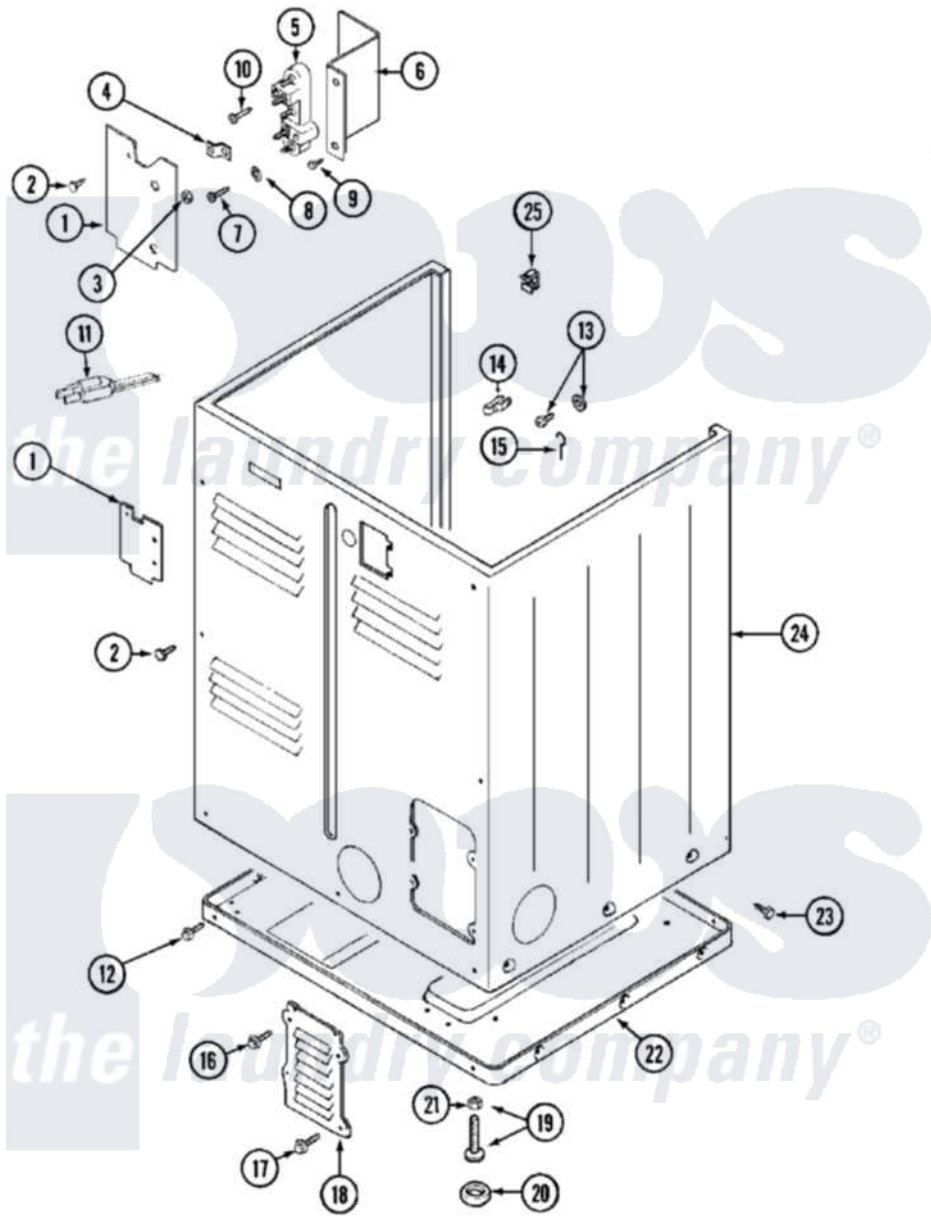

# Maytag MDE10PRACW 04 - CABINET (REAR)

Maytag [Residential Maytag MDE10PRACW Dryer Parts](#) Parts Diagram 04 - CABINET (REAR)  
 Click on the part number to view part

Item	Original Part Number	Replaced By	Status	Part Description
001	Y312905		Not Available	COVER, TERMINAL
002	<a href="#">Y313561</a>			Screw---NA
003	311484	<a href="#">112432</a>		Nut
004	<a href="#">Y312184</a>			Strap, Grounding
005	<a href="#">33001244</a>			Block, Terminal
006	<a href="#">Y312904</a>			Bracket, Terminal Block
007	Y312209	<a href="#">W10001200</a>		Screw
008	<a href="#">910181</a>			Lockwasher, Terminal Block
"	<a href="#">Y311270</a>			Washer, Terminal Block
009	Y310632	<a href="#">1163839</a>		Screw
010	NLA		Not Available	SCREW, GROUND STRAP
011	<a href="#">211881</a>			Grommet, Cord Part Not Used- Gas Models Only
"	33001246		Not Available	CORD, POWER
012	<a href="#">Y313561</a>			Screw---NA
"	Y310632	<a href="#">1163839</a>		Screw
				SCREW & WASHER

013	NLA	Not Available	SCREW & WASHER ASSEMBLY
014	<a href="#">301548</a>		Clamp, Ground Wire
015	<a href="#">204807</a>		Ground Wire, Supp. Plite To Top Cover
016	<a href="#">Y313559</a>		Screw
017	211294	<a href="#">90767</a>	Screw, 8A X 3/8 HeX Washer Head Tapping
018	Y312951	Not Available	ACCESS COVER, BACK
019	<a href="#">Y305086</a>		Adjustable Leg And Nut
020	<a href="#">Y314137</a>		Foot, Rubber
021	Y052740	<a href="#">62739</a>	Nut, Lock
022	Y303361	Not Available	BASE ASSY. (UPPER & LOWER)
023	<a href="#">213007</a>		Xfor Cabinet See Cabinet, Back
024	NLA	Not Available	CABINET (WHT)
025	<a href="#">Y310376</a>		Clip, Door Switch Harness