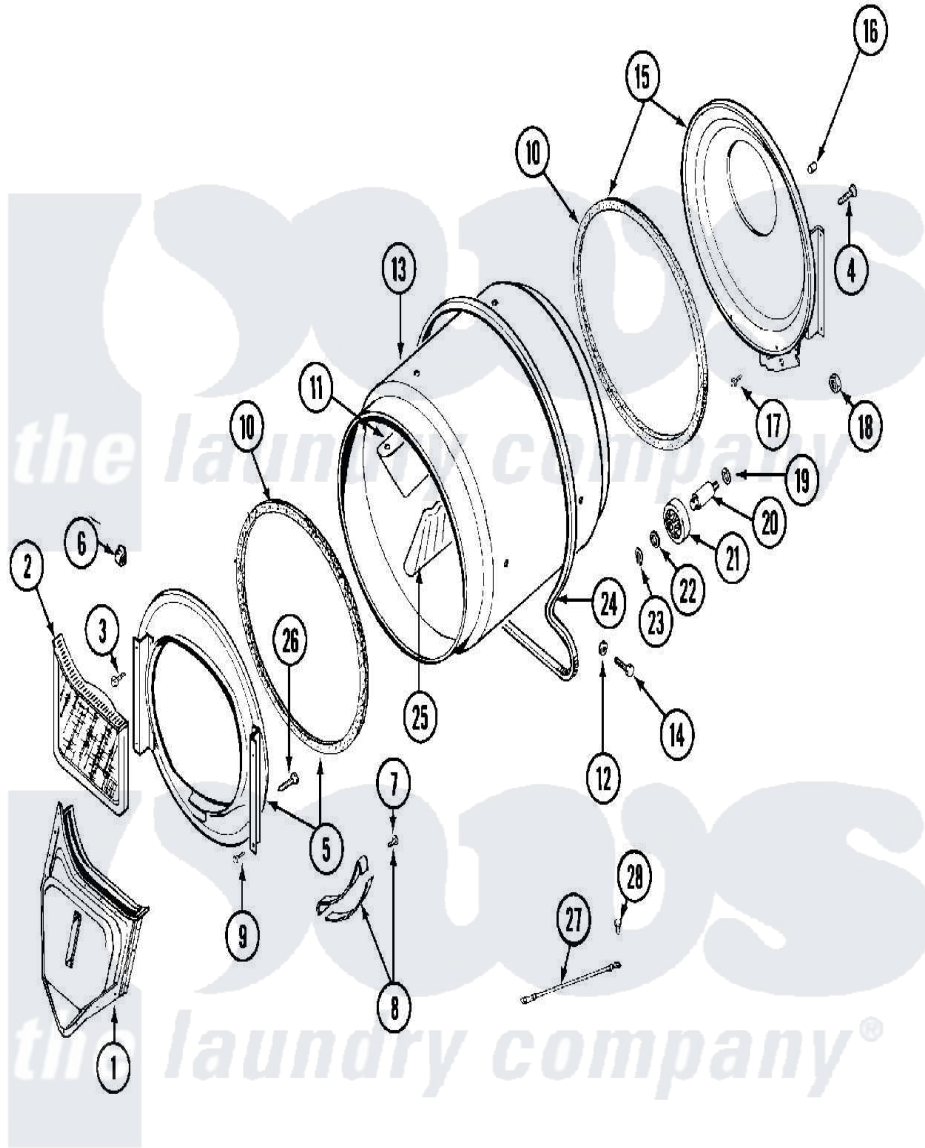

Maytag MDE10PRACW 05 - TUMBLER

Maytag [Residential Maytag MDE10PRACW Dryer Parts](#) Parts Diagram 05 - TUMBLER
 Click on the part number to view part

Item	Original Part Number	Replaced By	Status	Part Description
001	33001016			Outlet Duct Assembly
002	33001170	33002970		Lint Filte
003	NLA		Not Available	SCREW, TUMBLER SUPPORT
004	Y313561			Screw---NA
005	33001179			Front, Tumbler
006	Y310376			Clip, Door Switch Harness
007	210720			Rivet, Bearing To Tumbler Frnt
008	306508			Tumbler Bearing Kit ---W
009	Y310632	1163839		Screw
010	314820			Seal, Tumbler
011	33001012			Baffle
012	314158			Washer, Baffle To Tumbler
013	33001108		Not Available	DRYER TUMBLER, W/O BAFFLES
014	Y310759			Screw, Tumbler Baffles
015	33001178			Back, Tumbler

016	NLA	Not Available	COVER, THREAD
017	Y310632	1163839	Screw
018	312538	33001443	Nut, Hex
019	Y313347	312535	Washer, Vault Mounting Brk.
020	Y312948	6-3129480	Shaft- Tumbler
021	Y303373	12001541	Drum Roller/Washer Assembly--W
022	312535		Washer, Vault Mounting Brk.
023	410233	9703438	Ring-Retrn
024	Y312959		Poly "V" Belt For Tumbler
025	33001004		Baffle, Tall
026	Y314110	33002917	Screw, No.10-16
027	901220		Ground Wire
028	910343	488234	Screw 8-32 X 1/4