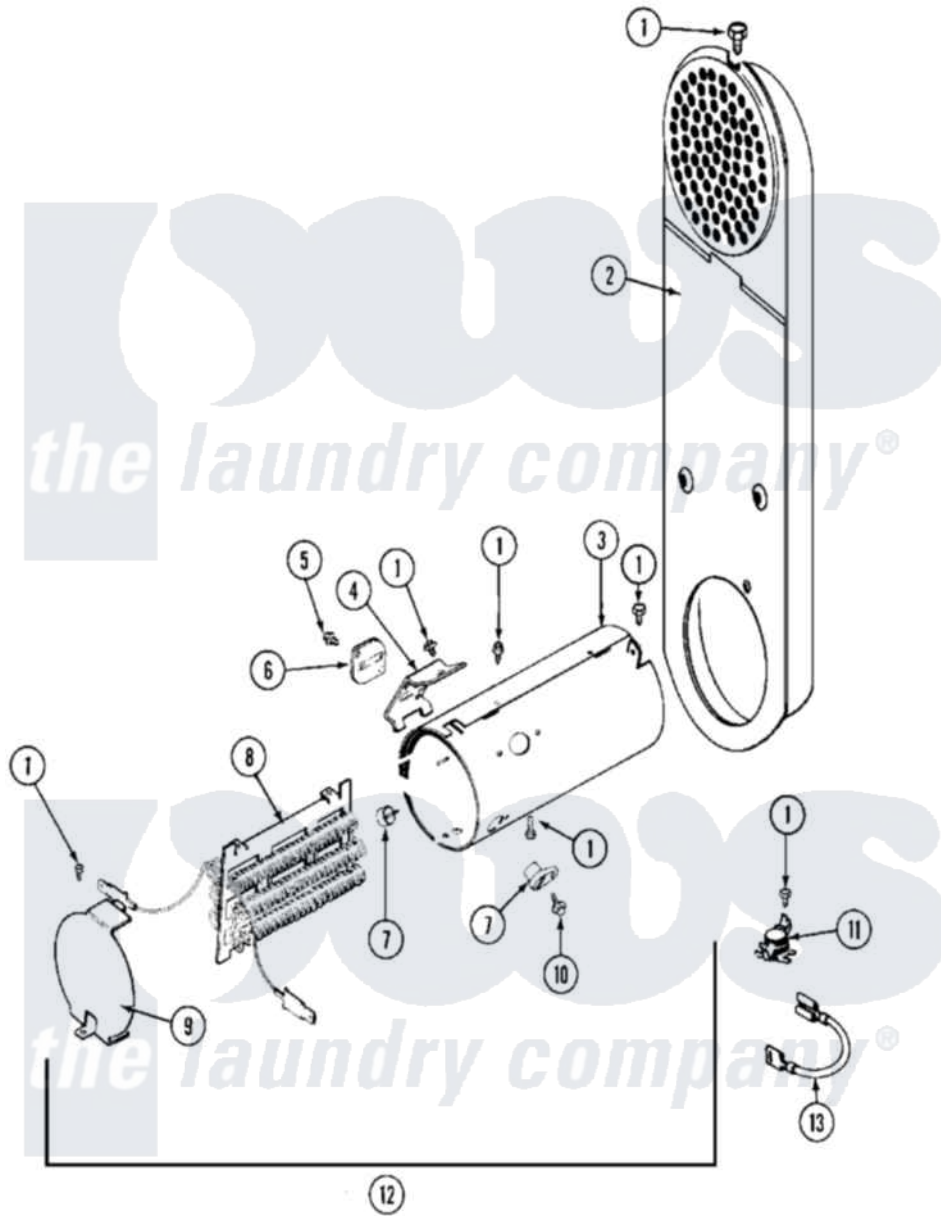

Maytag MDE10PRACW 06 - HEATER

Maytag Residential Maytag MDE10PRACW Dryer Parts Diagram 06 - HEATER
 Click on the part number to view part

Item	Original Part Number	Replaced By	Status	Part Description
001	211294	90767		Screw, 8A X 3/8 HeX Washer Head Tapping
002	308503		Not Available	INLET DUCT ASSEMBLY
003	314995			Enclosure, Heater
004	315346			Bracket, Thermal Fuse
005	NLA		Not Available	SCREW
006	307473			Fuse, Thermal
007	314998			Insulator, Terminal
008	307185	308614		Heater Sub-Assembly
009	314999			Shield, Radiant
010	NLA		Not Available	SCREW, TERMINAL INSULATOR
011	303396			Thermostat, Hi-Limit
012	307179			Heater Assembly
013	Y307173			Wire, Jumper
014	Y308590	W10116795		Heater