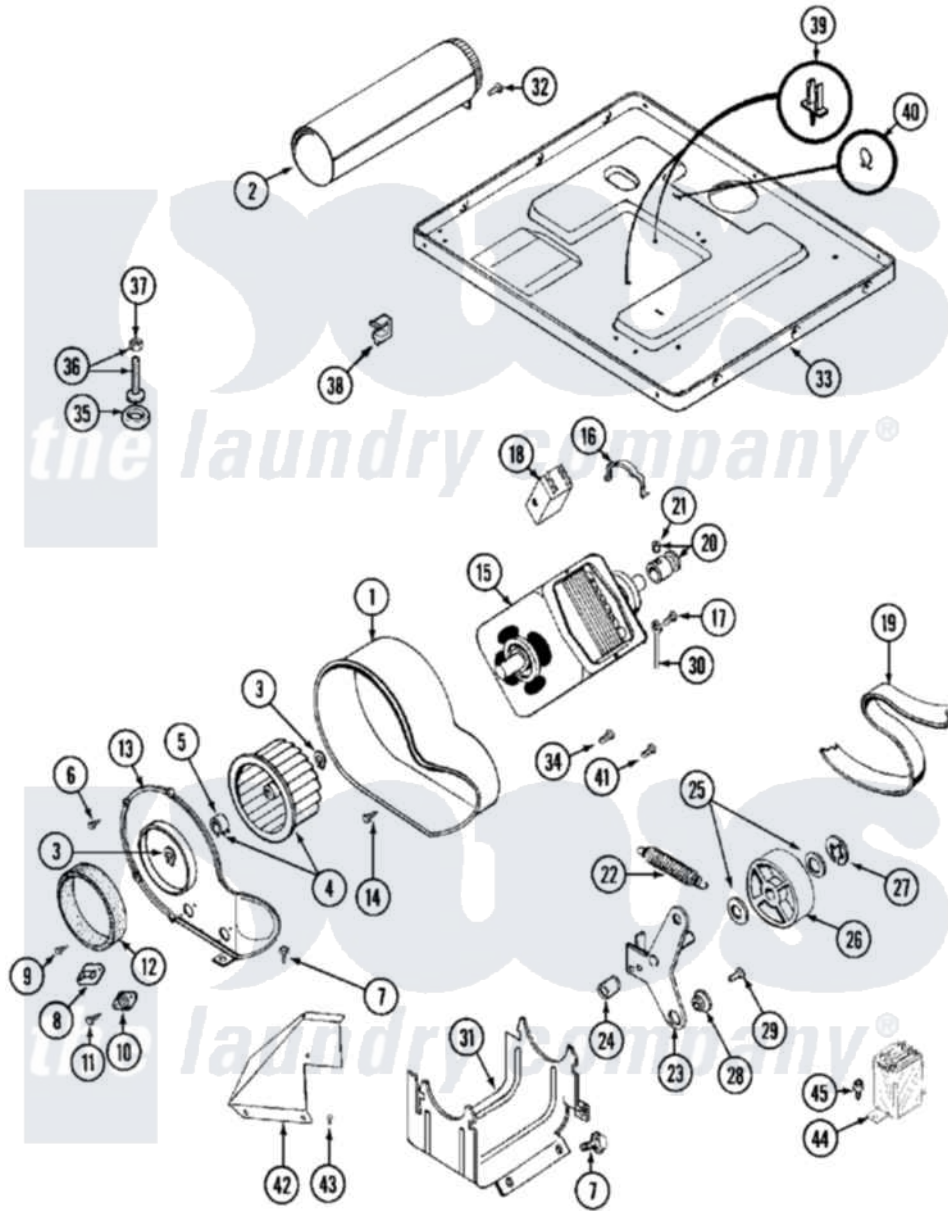

# Maytag MDE10PRACW 07 - MOTOR DRIVE

Maytag [Residential Maytag MDE10PRACW Dryer Parts](#) Parts Diagram 07 - MOTOR DRIVE  
 Click on the part number to view part

Item	Original Part Number	Replaced By	Status	Part Description
001	<a href="#">Y312893</a>			Housing, Blower
002	Y303442			EXHAUST DUCT ASSEMBLY
003	410233	<a href="#">9703438</a>		Ring-Retrn
004	<a href="#">Y303836</a>			Blower Wheel Assembly And Clamp
005	<a href="#">312967</a>			Clamp, Blower Housing
006	Y312961	<a href="#">W10116751</a>		Screw
007	<a href="#">Y313561</a>			Screw---NA
008	<a href="#">306056</a>			Thermistor Temp. Control Part Not Used Mde/G26pc Only.
"	Y303391	<a href="#">33303391</a>		Thermostat, Cycling
009	211294	<a href="#">90767</a>		Screw, 8A X 3/8 HeX Washer Head Tapping
010	<a href="#">306604</a>			Cut-Off, Thermal Part Not Used
011	NLA		Not Available	SCREW, THERMAL CUT-OFF
012	<a href="#">Y312901</a>			Seal, Housing Cover
013	314778		Not Available	COVER, BLOWER HOUSING