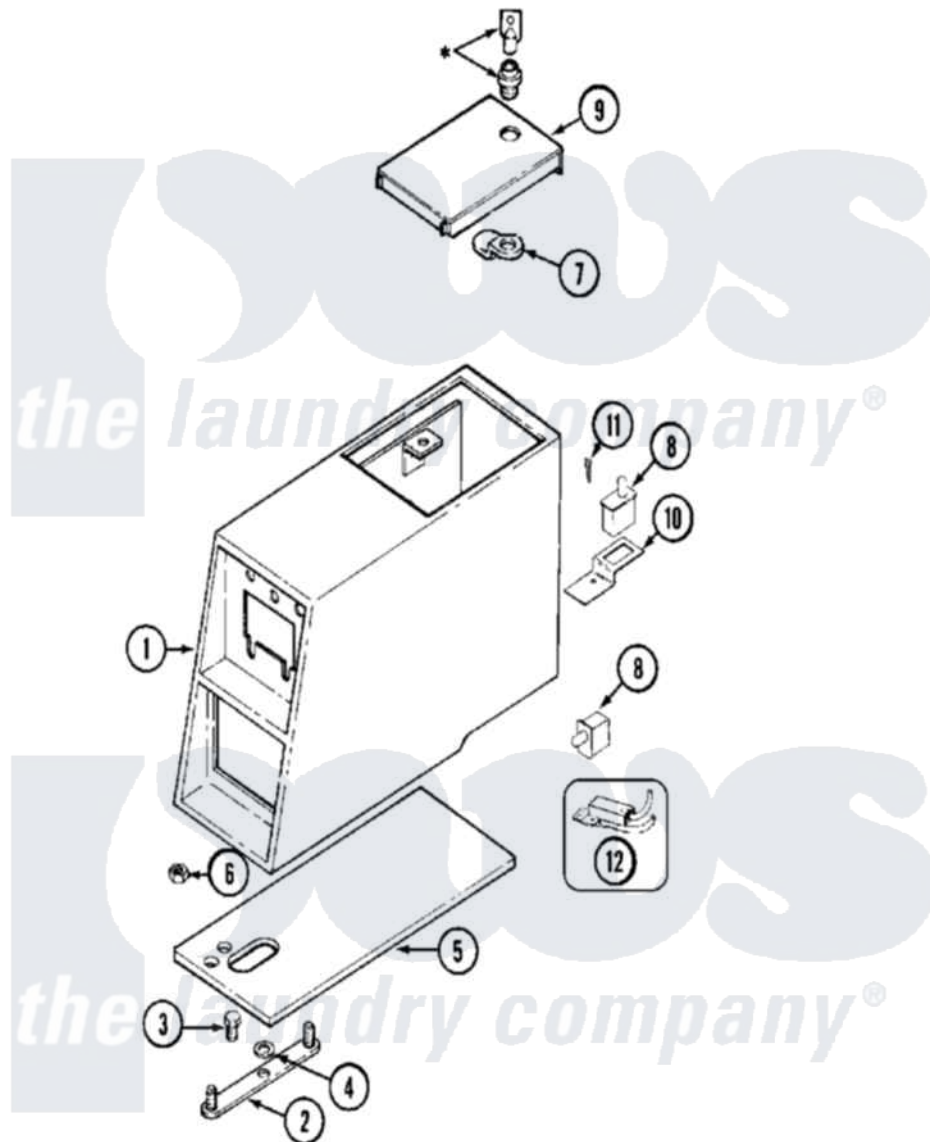

Maytag MDE10PRACW 08 - CONTROL CENTER

* CONTACT YOUR COMMERCIAL LAUNDRY DISTRIBUTOR

Maytag [Residential Maytag MDE10PRACW Dryer Parts](#) Parts Diagram 08 - CONTROL CENTER
 Click on the part number to view part

Item	Original Part Number	Replaced By	Status	Part Description
001	22001407			Case, Coin Slide
002	NLA		Not Available	STRAP, MOUNTING
003	211294	90767		Screw, 8A X 3/8 HeX Washer Head Tapping
004	910309			Washer, Mounting Strap
005	214660			Gasket, Control Center
006	Y052740	62739		Nut, Lock
007	213750	W10133266		Cam-Lock
008	33001250			Switch, Vault And Service Door
009	204216		Not Available	DOOR, ACCESS (WHT)
010	22001404			Bracket, Service Switch
011	212276	W10116760		Screw
012	NLA		Not Available	HARNES, WIRE (SENSOR SW.)