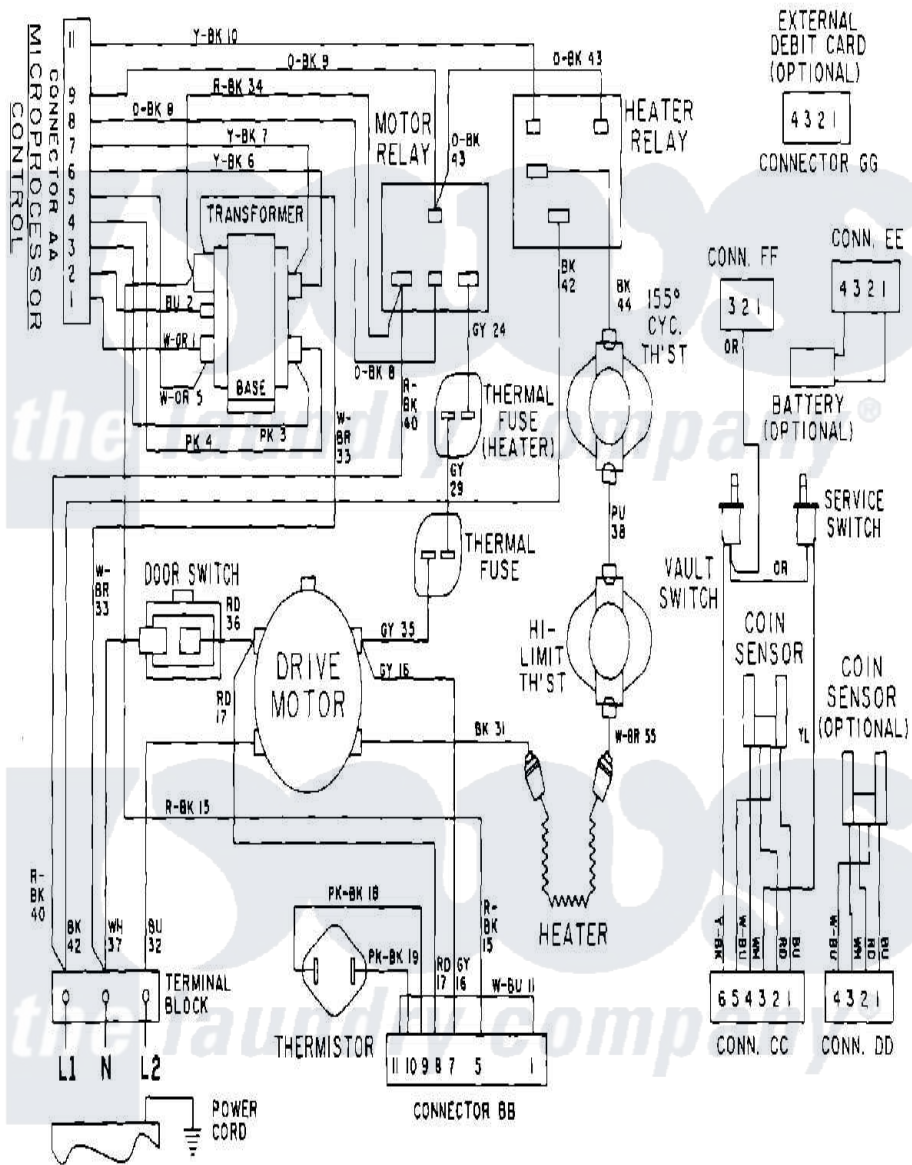

Maytag MDE10PSADW 08 - WIRING INFORMATION

Maytag Residential Maytag MDE10PSADW Dryer Parts Parts Diagram 08 - WIRING INFORMATION
 Click on the part number to view part

Item	Original Part Number	Replaced By	Status	Part Description
001	NLA		Not Available	WIRING INFORMATION