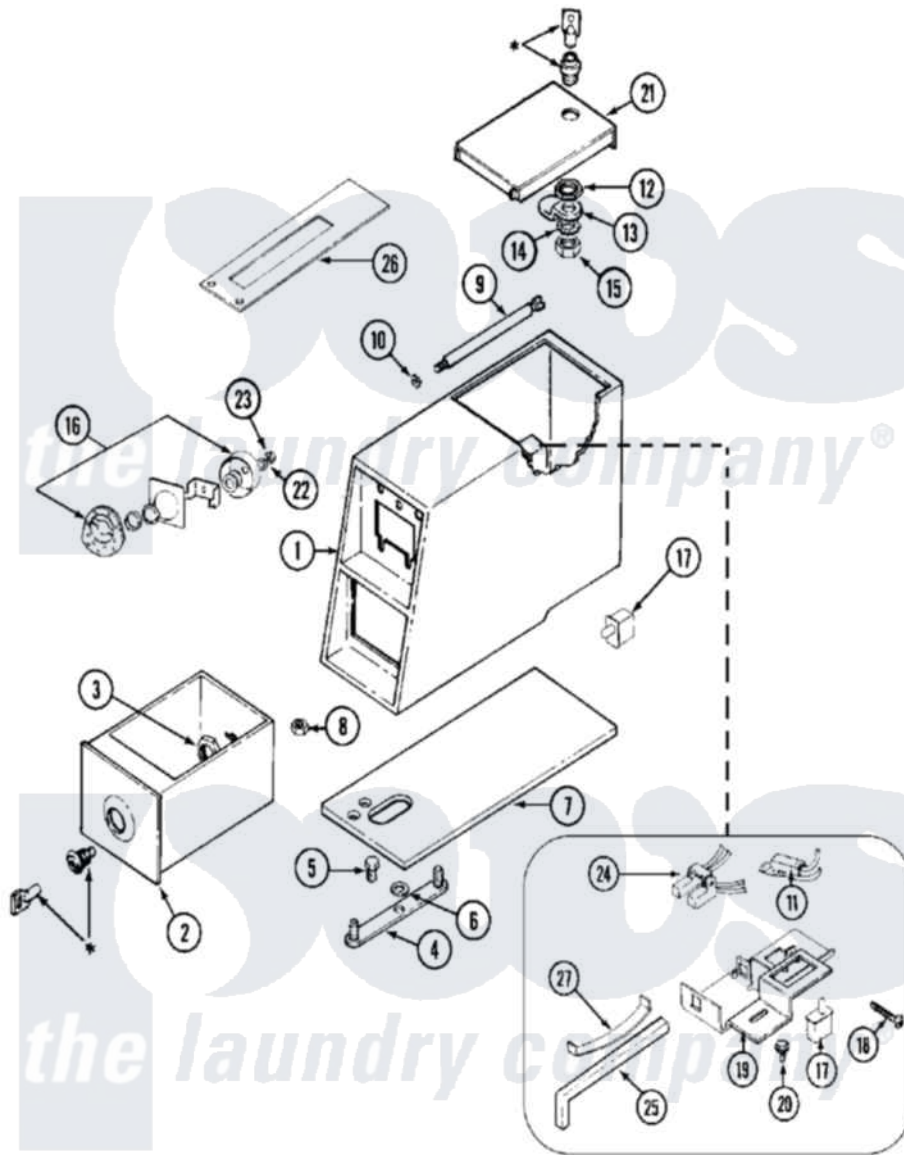

Maytag MDE10PSAGL 02 - CONTROL CENTER

***CONTACT YOUR COMMERCIAL LAUNDRY DISTRIBUTOR**

Maytag [Residential Maytag MDE10PSAGL Dryer Parts](#) Parts Diagram 02 - CONTROL CENTER
 Click on the part number to view part

Item	Original Part Number	Replaced By	Status	Part Description
001	22001405			Case, Coin Slide
"	22001406	22001405		Case, Coin Slide
002	207913	208883		Coin Box K
"	NLA		Not Available	(ALM)
003	212328	W10139762		Hex Nut, 3/4-27
004	NLA		Not Available	STRAP, MOUNTING
005	211294	90767		Screw, 8A X 3/8 HeX Washer Head Tapping
006	910309			Washer, Mounting Strap
007	214660			Gasket, Control Center
008	Y052740	62739		Nut, Lock
009	215559			Bolt, Coin Slide Locking
010	910387			Lockwasher, Vault Assembly
011	208045			Harness, Wire Sensor Switch To Circuit Brd
012	212328	W10139762		Hex Nut, 3/4-27
013	213750	W10133266		Cam-Lock

014	22001354	W10177242		Hex-Nut 9/32 - 28
015	22001355			Nut, Lock Cam
016	NLA		Not Available	LOCK CAM ASSEMBLY
017	33001250			Switch, Vault And Service Door
018	314665			Screw, Switch Assembly
019	33001253			Bracket, Sensor Switch
020	211605			Bezel, Timer Dial
"	212276	W10116760		Screw
021	204216		Not Available	DOOR, ACCESS (WHT)
"	204216L			Door, Access
022	22001354	W10177242		Hex-Nut 9/32 - 28
023	216203			Lockwasher, Double "D"
"	22001355			Nut, Lock Cam
024	206799			Optic Switch Assembly
025	216442			Rod, Actuator
026	NLA		Not Available	BRACKET, OPTIC SWITCH ACT.
027	33001252			Spring, Switch Rod