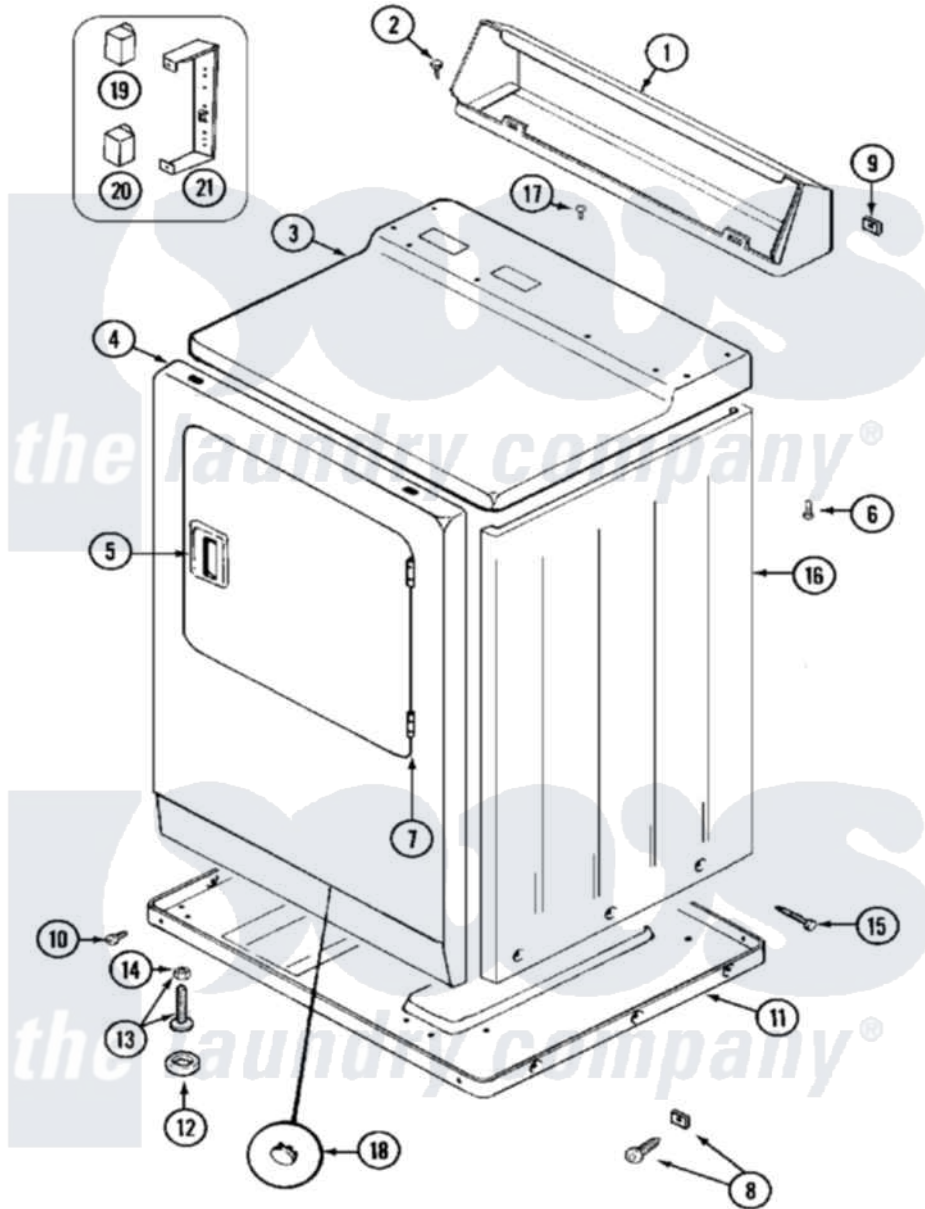

# Maytag MDE10PSAGL 03 - CABINET-FRONT

Maytag Residential Maytag MDE10PSAGL Dryer Parts Parts Diagram 03 - CABINET-FRONT  
 Click on the part number to view part

Item	Original Part Number	Replaced By	Status	Part Description
001	NLA		Not Available	CONSOLE (WHT)
002	212276	<a href="#">W10116760</a>		Screw
003	33001163		Not Available	COVER, TOP (WHT)
"	33001164		Not Available	COVER, TOP (ALM)
004	NLA		Not Available	PANEL, FRONT (WHT)
005	<a href="#">33001241</a>			Handle, Door
"	33001254	<a href="#">37001047</a>		Handle, Door
006	<a href="#">214354</a>			Screw, Top Cover To Cabnt.
007	<a href="#">33001230</a>			Hinge, Door
008	<a href="#">204439</a>			Screw And Fstner Assembly
009	<a href="#">215075</a>			Fastener, Control Panel To Console
010	<a href="#">Y313561</a>			Screw---NA
"	Y310632	<a href="#">1163839</a>		Screw
011	Y303361		Not Available	BASE ASSY. (UPPER & LOWER)
012	<a href="#">Y314137</a>			Foot, Rubber

013	<a href="#">Y305086</a>		Adjustable Leg And Nut
014	Y052740	<a href="#">62739</a>	Nut, Lock
015	<a href="#">213007</a>		Xfor Cabinet See Cabinet, Back
016	NLA		Not Available
			CABINET (WHT)
017	210186	<a href="#">3370225</a>	Screw
018	33001132	<a href="#">33002342</a>	Plug, Sifht Hole
"	33001168		Not Available
			PLUG, SIGHT HOLE (ALM)
019	<a href="#">206421</a>		Relay, Motor Reversing
020	<a href="#">306398</a>		Relay, Heater
021	212949	<a href="#">22001866</a>	Screw, Relay
"	<a href="#">Y313561</a>		Screw---NA
"	<a href="#">314627</a>		Bracket, Relays
"	Y251119	<a href="#">3177991</a>	Screw
"	Y310632	<a href="#">1163839</a>	Screw