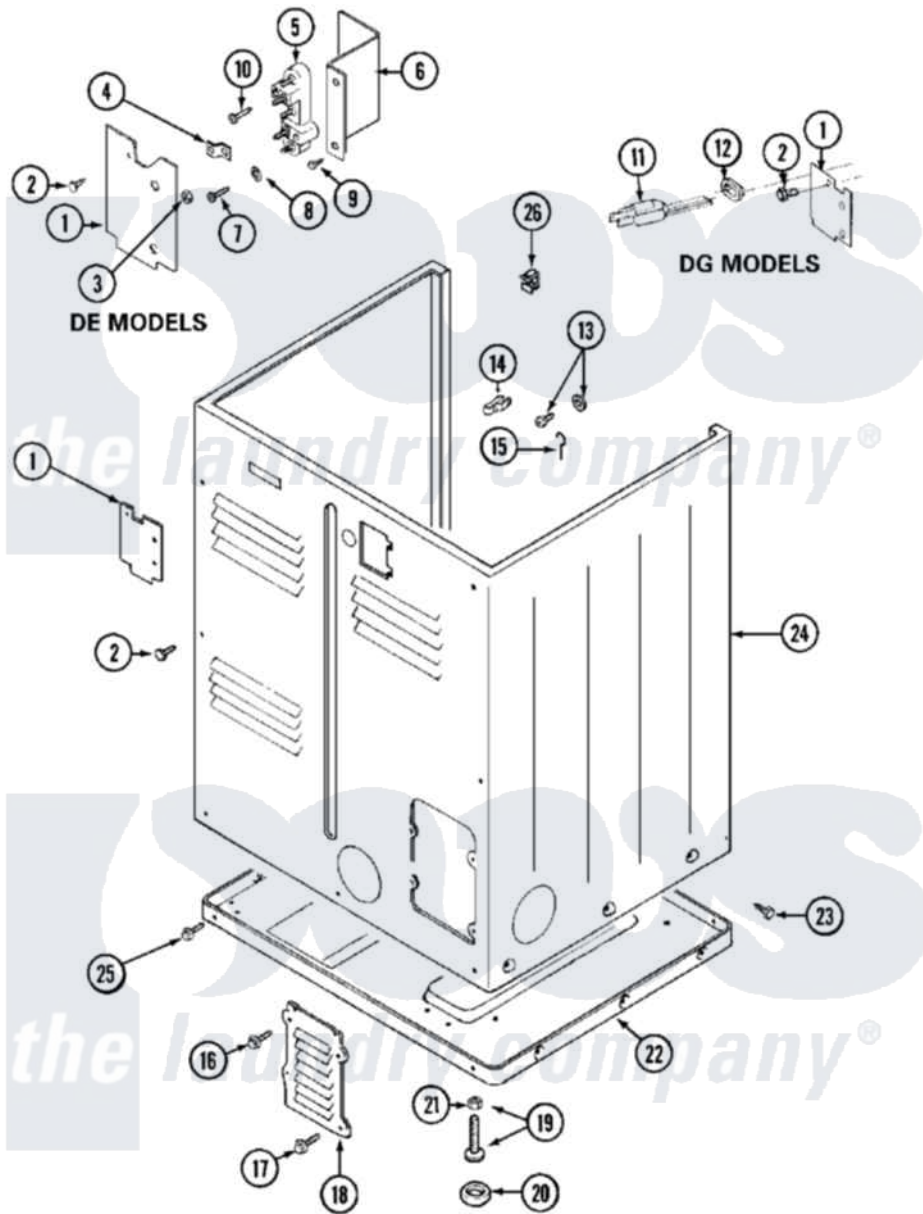

Maytag MDE10PSAGL 05 - CABINET-REAR

Maytag Residential Maytag MDE10PSAGL Dryer Parts Parts Diagram 05 - CABINET-REAR
 Click on the part number to view part

Item	Original Part Number	Replaced By	Status	Part Description
001	Y312905		Not Available	COVER, TERMINAL
002	Y313561			Screw---NA
003	311484	112432		Nut
004	Y312184			Strap, Grounding
005	400008			Block, Terminal
006	Y312904			Bracket, Terminal Block
007	Y312209	W10001200		Screw
008	910181			Lockwasher, Terminal Block
"	Y311270			Washer, Terminal Block
009	Y310632	1163839		Screw
010	NLA		Not Available	SCREW, GROUND STRAP
011	33001285		Not Available	CORD, POWER
012	216183			Grommet, Cord Export
013	NLA		Not Available	SCREW & WASHER ASSEMBLY
014	301548			Clamp, Ground Wire
				Ground Wire, Supp. Blt To

015	204807		Ground wire, Supp. Pile to Top Cover
016	Y313559		Screw
017	211294	90767	Screw, 8A X 3/8 HeX Washer Head Tapping
018	Y312951	Not Available	ACCESS COVER, BACK
019	Y305086		Adjustable Leg And Nut
020	Y314137		Foot, Rubber
021	Y052740	62739	Nut, Lock
022	Y303361	Not Available	BASE ASSY. (UPPER & LOWER)
023	213007		Xfor Cabinet See Cabinet, Back
024	NLA	Not Available	CABINET (WHT)
025	Y313561		Screw----NA
"	Y310632	1163839	Screw
026	Y310376		Clip, Door Switch Harness