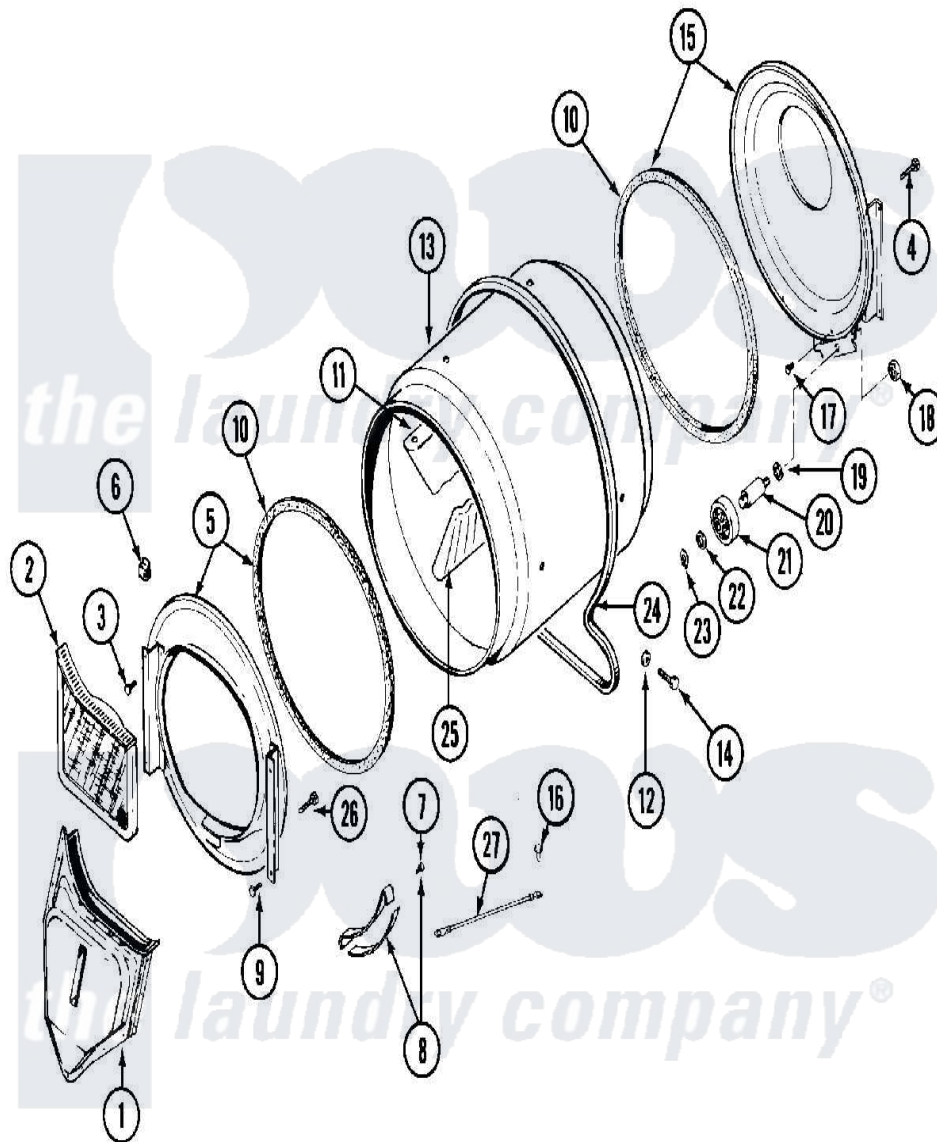

Maytag MDE10PSAGL 06 - TUMBLER

Maytag Residential Maytag MDE10PSAGL Dryer Parts Parts Diagram 06 - TUMBLER
 Click on the part number to view part

Item	Original Part Number	Replaced By	Status	Part Description
001	33001016			Outlet Duct Assembly
002	33001170	33002970		Lint Filte
003	NLA		Not Available	SCREW, TUMBLER SUPPORT
004	Y313561			Screw---NA
005	33001179			Front, Tumbler
006	Y310376			Clip, Door Switch Harness
007	210720			Rivet, Bearing To Tumbler Frnt
008	306508			Tumbler Bearing Kit ---W
009	Y310632	1163839		Screw
010	314820			Seal, Tumbler
011	33001012			Baffle
012	314158			Washer, Baffle To Tumbler
013	33001108		Not Available	DRYER TUMBLER, W/O BAFFLES
014	Y310759			Screw, Tumbler Baffles
015	33001178			Back, Tumbler

016	910343	488234	Screw 8-32 X 1/4
017	Y310632	1163839	Screw
018	312538	33001443	Nut, Hex
019	Y313347	312535	Washer, Vault Mounting Brk.
020	Y312948	6-3129480	Shaft- Tumbler
021	Y303373	12001541	Drum Roller/Washer Assembly--W
022	312535		Washer, Vault Mounting Brk.
023	410233	9703438	Ring-Retrn
024	Y312959		Poly "V" Belt For Tumbler
025	33001004		Baffle, Tall
026	Y314110	33002917	Screw, No.10-16
027	901220		Ground Wire