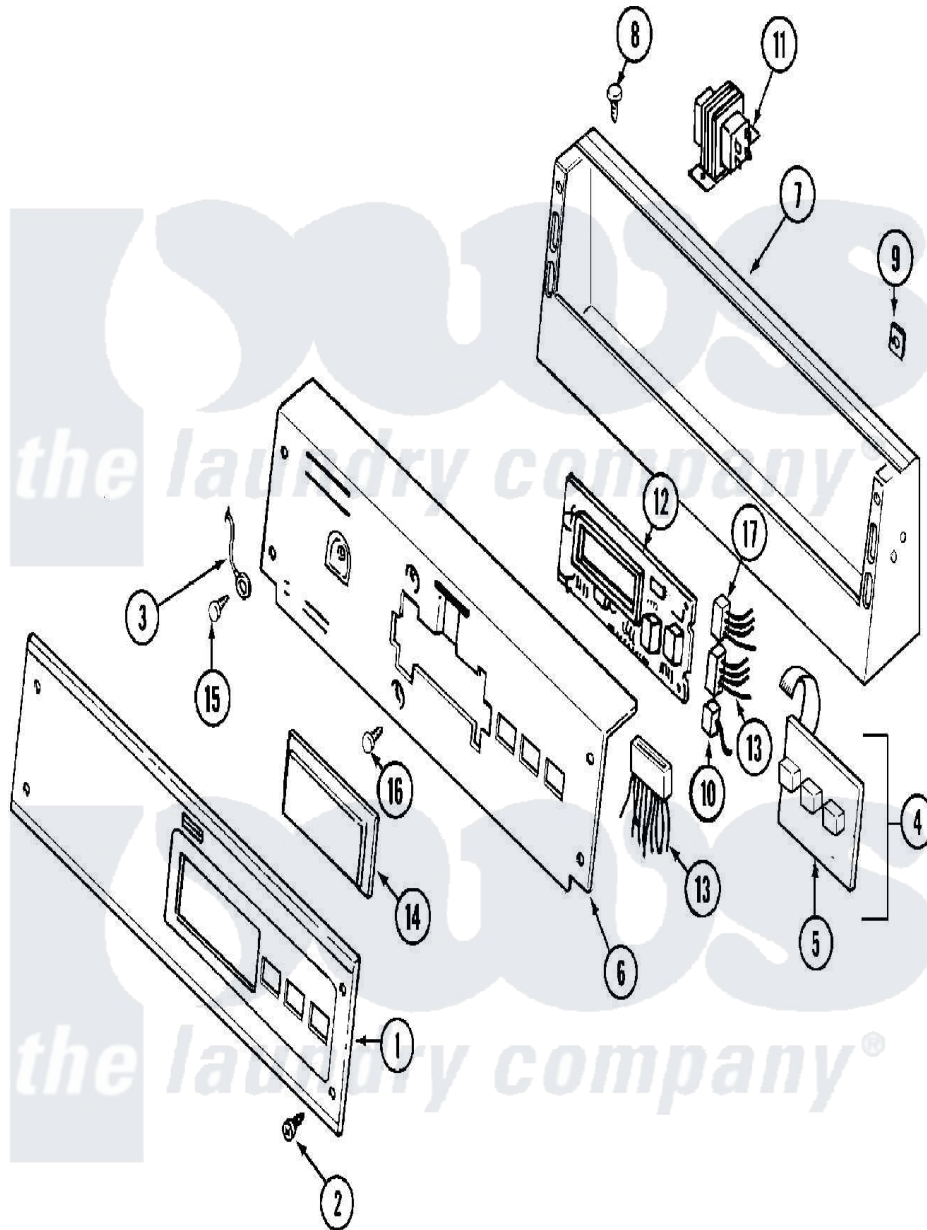

Maytag MDE10PSAGW 01 - CONTROL PANEL

Maytag [Residential Maytag MDE10PSAGW Dryer Parts](#) Parts Diagram 01 - CONTROL PANEL
 Click on the part number to view part

Item	Original Part Number	Replaced By	Status	Part Description
001	33001020			Panel, Control
002	215506			Screw, Control Panel Overlay
003	205810			Wire, Ground
004	215527	W10140652		Screw, 6-20 X 1/2
"	306694			Backup Plate With Switch
005	215517	W10131113		Push Button
006	NLA		Not Available	PLATE, BACKUP (WHT)
007	NLA		Not Available	CONSOLE (WHT)
008	212276	W10116760		Screw
009	215003			Fastener, Panel And Bracket
010	208045			Harness, Wire Sensor Switch To Circuit Brd
"	22001361			Connector, Edgeboard
011	207766			Transformer
"	211294	90767		Screw, 8A X 3/8 HeX Washer Head Tapping
012	33001249			Battery, Control Board

"	912077		Locknut, Reader Harness
"	NLA	Not Available	BOARD, CONTROL
"	NLA	Not Available	SUPPORT, BATTERY
"	Y215513		Standoff, Circuit Board
013	314531		Connector, Edgeboard
"	33001283		Wire Harness, Main
"	33001428		Wire Harness, Main
014	33001208		Cover, Display
015	211252		Screw, Ground Wire
016	215526		Screw, Circuit Board
017	206799		Optic Switch Assembly
"	NLA	Not Available	CONNECTOR, EDGEBOARD- --NA