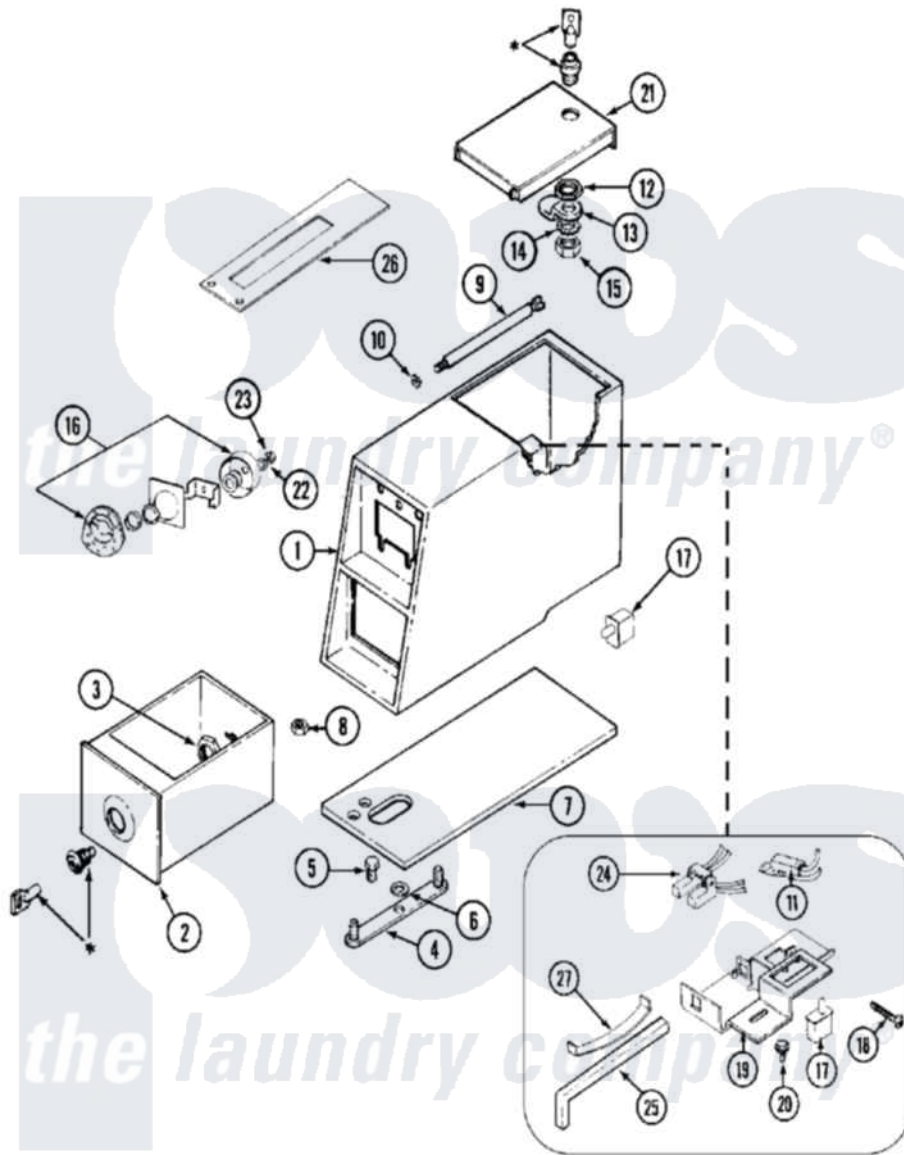

Maytag MDE10PSAGW 02 - CONTROL CENTER

***CONTACT YOUR COMMERCIAL LAUNDRY DISTRIBUTOR**

Maytag [Residential Maytag MDE10PSAGW Dryer Parts](#) Parts Diagram 02 - CONTROL CENTER
 Click on the part number to view part

Item	Original Part Number	Replaced By	Status	Part Description
001	22001405			Case, Coin Slide
"	22001406	22001405		Case, Coin Slide
002	207913	208883		Coin Box K
"	NLA		Not Available	(ALM)
003	212328	W10139762		Hex Nut, 3/4-27
004	NLA		Not Available	STRAP, MOUNTING
005	211294	90767		Screw, 8A X 3/8 HeX Washer Head Tapping
006	910309			Washer, Mounting Strap
007	214660			Gasket, Control Center
008	Y052740	62739		Nut, Lock
009	215559			Bolt, Coin Slide Locking
010	910387			Lockwasher, Vault Assembly
011	208045			Harness, Wire Sensor Switch To Circuit Brd
012	212328	W10139762		Hex Nut, 3/4-27
013	213750	W10133266		Cam-Lock

014	22001354	W10177242		Hex-Nut 9/32 - 28
015	22001355			Nut, Lock Cam
016	NLA		Not Available	LOCK CAM ASSEMBLY
017	33001250			Switch, Vault And Service Door
018	314665			Screw, Switch Assembly
019	33001253			Bracket, Sensor Switch
020	211605			Bezel, Timer Dial
"	212276	W10116760		Screw
021	204216		Not Available	DOOR, ACCESS (WHT)
"	204216L			Door, Access
022	22001354	W10177242		Hex-Nut 9/32 - 28
023	216203			Lockwasher, Double "D"
"	22001355			Nut, Lock Cam
024	206799			Optic Switch Assembly
025	216442			Rod, Actuator
026	NLA		Not Available	BRACKET, OPTIC SWITCH ACT.
027	33001252			Spring, Switch Rod