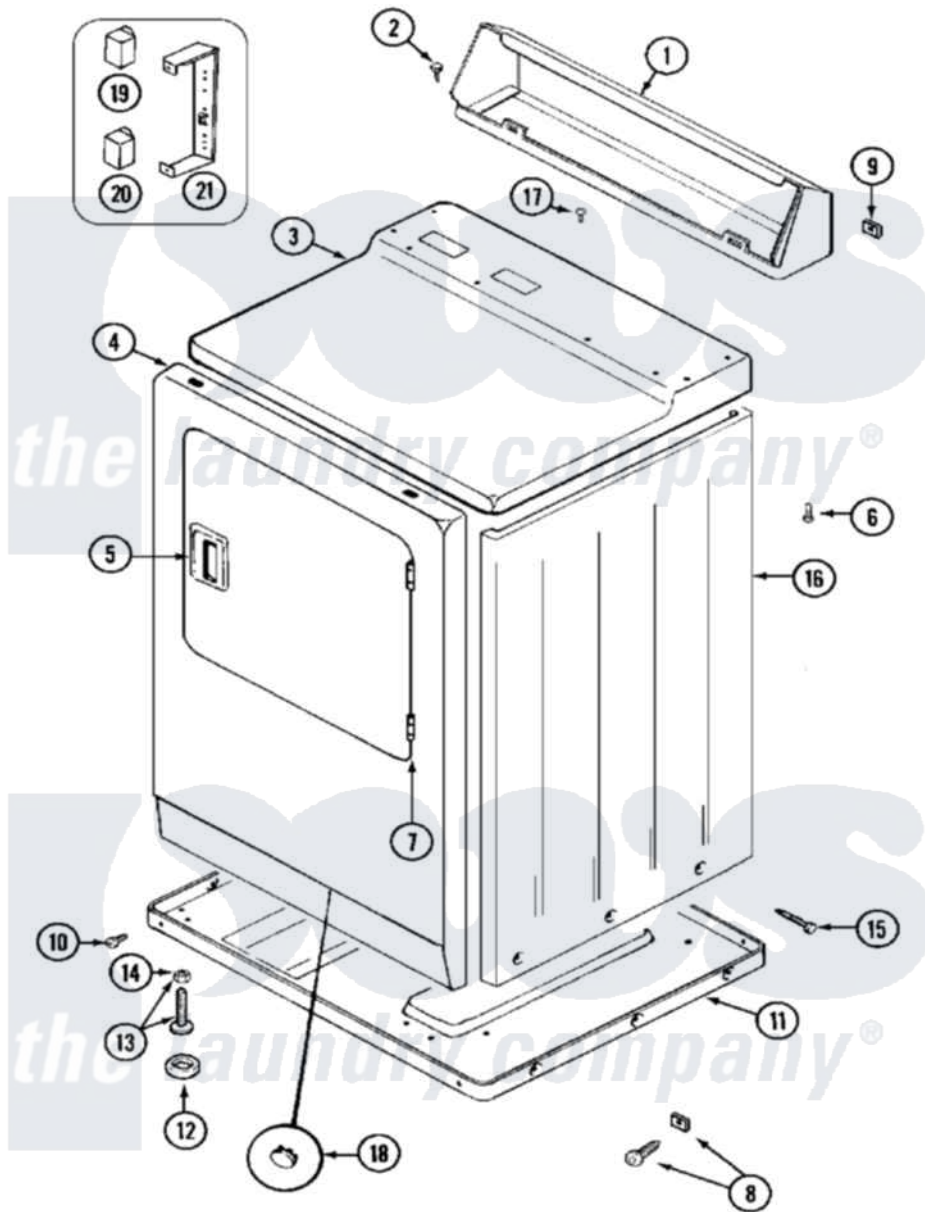

Maytag MDE10PSAGW 03 - CABINET-FRONT

Maytag Residential Maytag MDE10PSAGW Dryer Parts Parts Diagram 03 - CABINET-FRONT
 Click on the part number to view part

Item	Original Part Number	Replaced By	Status	Part Description
001	NLA		Not Available	CONSOLE (WHT)
002	212276	W10116760		Screw
003	33001163		Not Available	COVER, TOP (WHT)
"	33001164		Not Available	COVER, TOP (ALM)
004	NLA		Not Available	PANEL, FRONT (WHT)
005	33001241			Handle, Door
"	33001254	37001047		Handle, Door
006	214354			Screw, Top Cover To Cabnt.
007	33001230			Hinge, Door
008	204439			Screw And Fstner Assembly
009	215075			Fastener, Control Panel To Console
010	Y313561			Screw---NA
"	Y310632	1163839		Screw
011	Y303361		Not Available	BASE ASSY. (UPPER & LOWER)
012	Y314137			Foot, Rubber

013	Y305086		Adjustable Leg And Nut
014	Y052740	62739	Nut, Lock
015	213007		Xfor Cabinet See Cabinet, Back
016	NLA		Not Available CABINET (WHT)
017	210186	3370225	Screw
018	33001132	33002342	Plug, Sifht Hole
"	33001168		Not Available PLUG, SIGHT HOLE (ALM)
019	206421		Relay, Motor Reversing
020	306398		Relay, Heater
021	212949	22001866	Screw, Relay
"	Y313561		Screw---NA
"	314627		Bracket, Relays
"	Y251119	3177991	Screw
"	Y310632	1163839	Screw