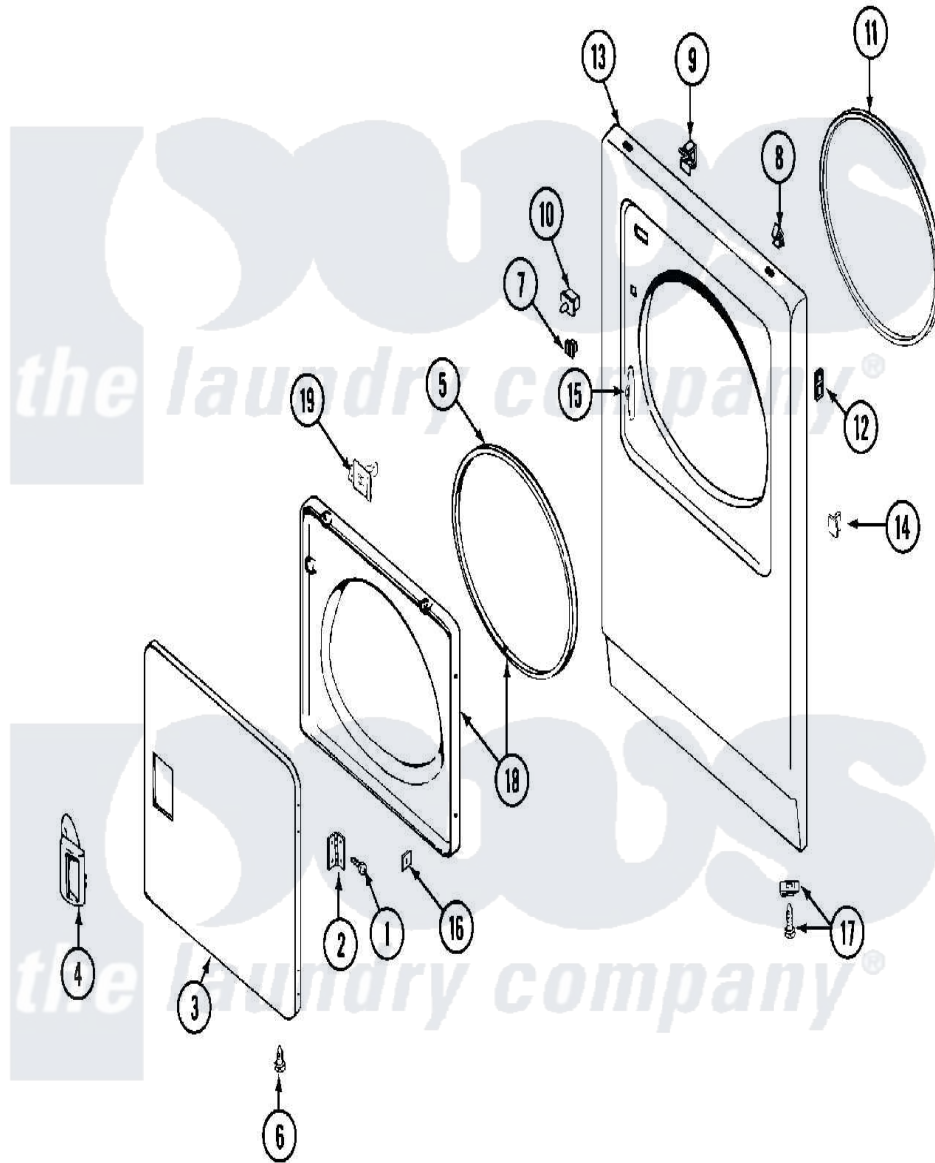

# Maytag MDE10PSAGW 04 - DOOR

Maytag [Residential Maytag MDE10PSAGW Dryer Parts](#) Parts Diagram 04 - DOOR  
 Click on the part number to view part

Item	Original Part Number	Replaced By	Status	Part Description
001	<a href="#">Y314062</a>			Screw, Door Hinge And Panel
002	<a href="#">33001230</a>			Hinge, Door
003	<a href="#">33001240</a>			Door
"	33001257	<a href="#">33001240</a>		Door
004	<a href="#">33001241</a>			Handle, Door
"	33001254	<a href="#">37001047</a>		Handle, Door
005	<a href="#">33001131</a>			Seal, Door
006	33001132	<a href="#">33002342</a>		Plug, Sifht Hole
"	33001168		Not Available	PLUG, SIGHT HOLE (ALM)
007	Y304578	<a href="#">LA-1003</a>		Door Catch Kit
008	212982	<a href="#">22001650</a>		Fastener, Spring
009	<a href="#">Y310376</a>			Clip, Door Switch Harness
010	<a href="#">33001436</a>			Switch, Door
011	<a href="#">314937</a>			Seal, Front Panel
012	NLA		Not Available	SPEEDNUT, HINGE SCREW
"	NLA		Not Available	SCREW, PLASTIC

013	NLA	Not Available	PANEL, FRONT (WHT)
014	NLA	Not Available	PLUG, DOOR CATCH
015	<a href="#">33001175</a>		Cover, Hinge Hole
"	<a href="#">33001176</a>		Cover, Hinge Hole
016	<a href="#">Y313910</a>		Clip, Door Liner To Outer Panel
017	<a href="#">204439</a>		Screw And Fstner Assembly
018	33001243	Not Available	PANEL, INNER DOOR (W/SEAL)
019	<a href="#">33001305</a>		Strike, Door