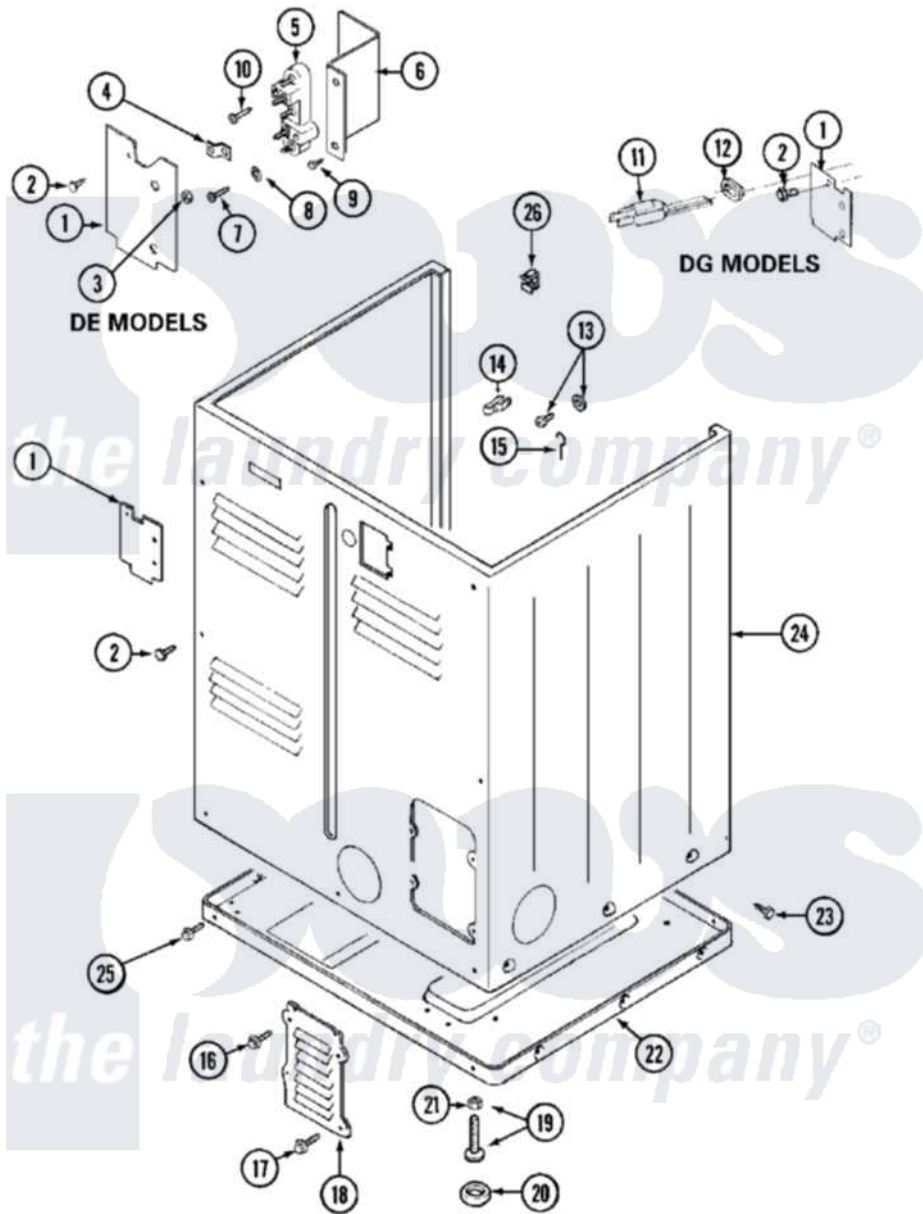

Maytag MDE10PSAGW 05 - CABINET-REAR

Maytag Residential Maytag MDE10PSAGW Dryer Parts Parts Diagram 05 - CABINET-REAR
 Click on the part number to view part

Item	Original Part Number	Replaced By	Status	Part Description
001	Y312905		Not Available	COVER, TERMINAL
002	Y313561			Screw----NA
003	311484	112432		Nut
004	Y312184			Strap, Grounding
005	400008			Block, Terminal
006	Y312904			Bracket, Terminal Block
007	Y312209	W10001200		Screw
008	910181			Lockwasher, Terminal Block
"	Y311270			Washer, Terminal Block
009	Y310632	1163839		Screw
010	NLA		Not Available	SCREW, GROUND STRAP
011	33001285		Not Available	CORD, POWER
012	216183			Grommet, Cord Export
013	NLA		Not Available	SCREW & WASHER ASSEMBLY
014	301548			Clamp, Ground Wire
				Ground Wire, Supp. Blt To

015	204807		Ground wire, Supp. Pile to Top Cover
016	Y313559		Screw
017	211294	90767	Screw, 8A X 3/8 HeX Washer Head Tapping
018	Y312951	Not Available	ACCESS COVER, BACK
019	Y305086		Adjustable Leg And Nut
020	Y314137		Foot, Rubber
021	Y052740	62739	Nut, Lock
022	Y303361	Not Available	BASE ASSY. (UPPER & LOWER)
023	213007		Xfor Cabinet See Cabinet, Back
024	NLA	Not Available	CABINET (WHT)
025	Y313561		Screw----NA
"	Y310632	1163839	Screw
026	Y310376		Clip, Door Switch Harness