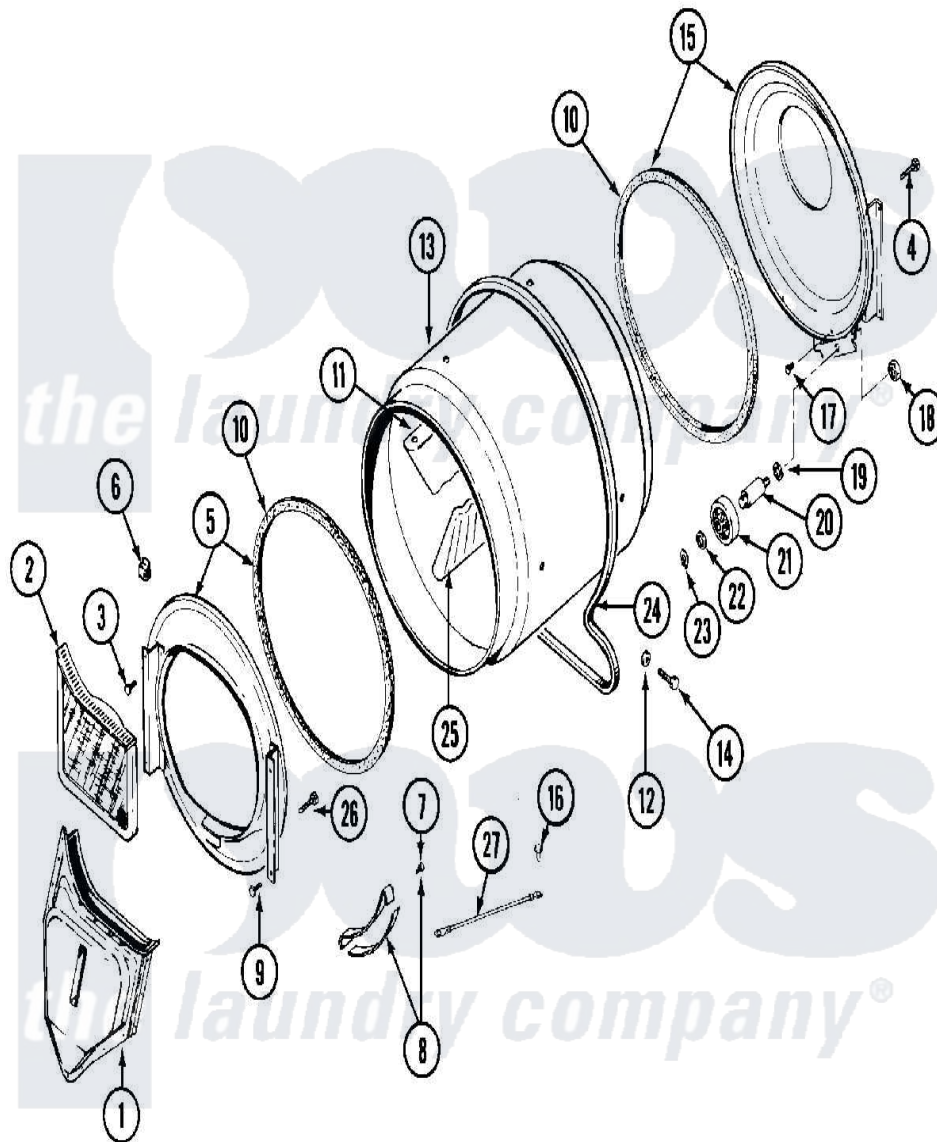

Maytag MDE10PSAGW 06 - TUMBLER

Maytag [Residential Maytag MDE10PSAGW Dryer Parts](#) Parts Diagram 06 - TUMBLER
 Click on the part number to view part

Item	Original Part Number	Replaced By	Status	Part Description
001	33001016			Outlet Duct Assembly
002	33001170	33002970		Lint Filte
003	NLA		Not Available	SCREW, TUMBLER SUPPORT
004	Y313561			Screw---NA
005	33001179			Front, Tumbler
006	Y310376			Clip, Door Switch Harness
007	210720			Rivet, Bearing To Tumbler Frnt
008	306508			Tumbler Bearing Kit ---W
009	Y310632	1163839		Screw
010	314820			Seal, Tumbler
011	33001012			Baffle
012	314158			Washer, Baffle To Tumbler
013	33001108		Not Available	DRYER TUMBLER, W/O BAFFLES
014	Y310759			Screw, Tumbler Baffles
015	33001178			Back, Tumbler

016	910343	488234	Screw 8-32 X 1/4
017	Y310632	1163839	Screw
018	312538	33001443	Nut, Hex
019	Y313347	312535	Washer, Vault Mounting Brk.
020	Y312948	6-3129480	Shaft- Tumbler
021	Y303373	12001541	Drum Roller/Washer Assembly--W
022	312535		Washer, Vault Mounting Brk.
023	410233	9703438	Ring-Retrn
024	Y312959		Poly "V" Belt For Tumbler
025	33001004		Baffle, Tall
026	Y314110	33002917	Screw, No.10-16
027	901220		Ground Wire