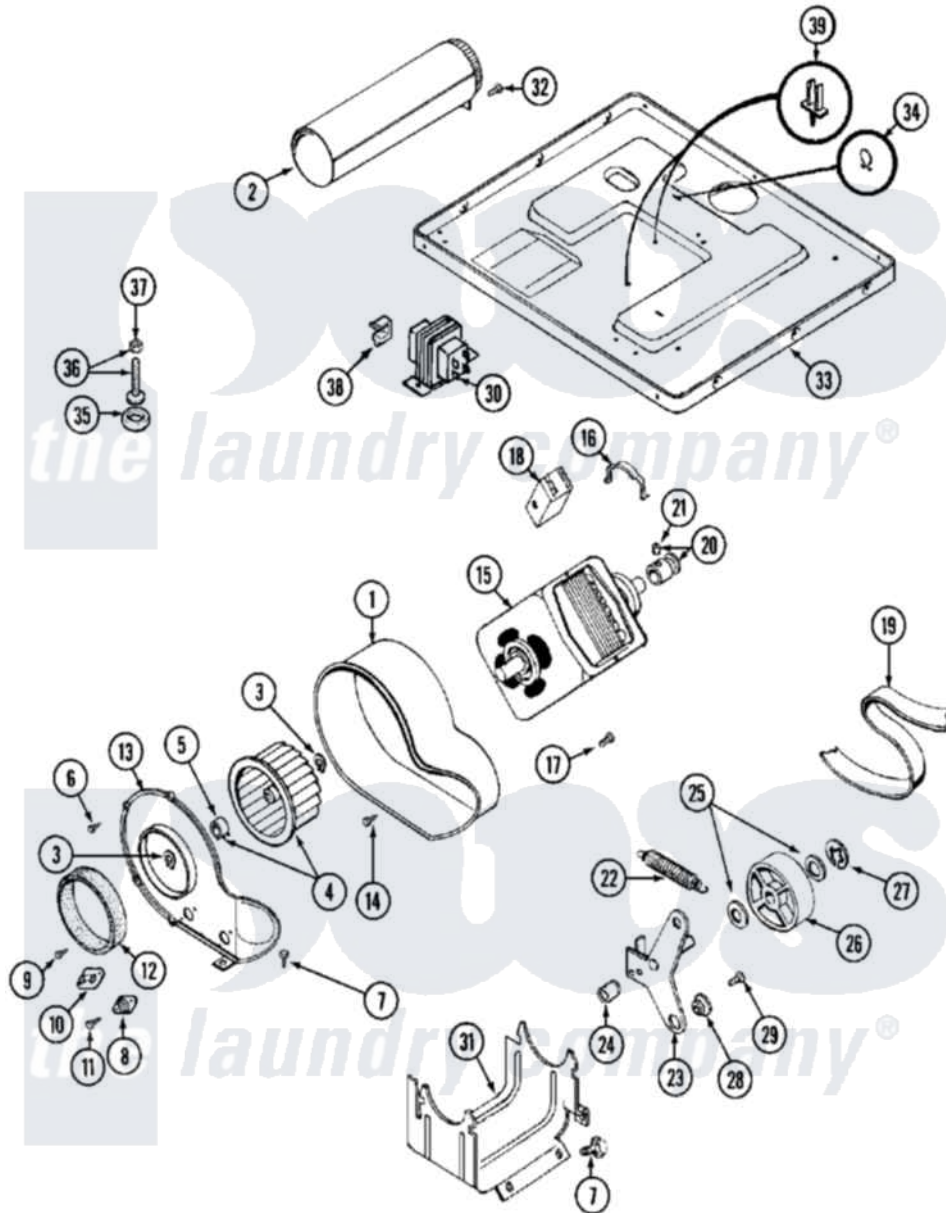

Maytag MDE10PSAGW 08 - MOTOR DRIVE

Maytag Residential Maytag MDE10PSAGW Dryer Parts Parts Diagram 08 - MOTOR DRIVE
 Click on the part number to view part

Item	Original Part Number	Replaced By	Status	Part Description
001	Y312893			Housing, Blower
002	Y303442			EXHAUST DUCT ASSEMBLY
003	410233	9703438		Ring-Retrn
004	Y303836			Blower Wheel Assembly And Clamp
005	312967			Clamp, Blower Housing
006	Y312961	W10116751		Screw
007	Y313561			Screw---NA
008	306056			Thermistor Temp. Control Part Not Used Mde/G26pc Only.
"	Y303391	33303391		Thermostat, Cycling
009	211294	90767		Screw, 8A X 3/8 HeX Washer Head Tapping
010	306604			Cut-Off, Thermal Part Not Used
011	NLA		Not Available	SCREW, THERMAL CUT-OFF
012	Y312901			Seal, Housing Cover
013	314778		Not Available	COVER, BLOWER HOUSING

014	Y310632	1163839		Screw
015	Y304656		Not Available	MOTOR (240V 50HZ)
016	Y015825			Clip, Motor To Motor Support
017	Y312961	W10116751		Screw
018	306207		Not Available	(PROD. No.303358-8 & No.303358-9)
"	NLA		Not Available	SWITCH, MOTOR EXTERNAL START
019	Y312959			Poly "V" Belt For Tumbler
020	305186			Pulley, Motor
021	Y053241			Set Screw, Motor Pulley
022	Y303945			IDLER SPRING ASSY. W/PLUG
023	Y303363	6-3033630		Idler Arm
024	Y313582	W10116756		Spacer
025	Y312527			Washer, Idler Shaft
026	Y303705	6-3037050		Pulley- ID
027	312958	354987		Ring, Retaining
028	315772			Sleeve, Idler Arm
029	Y014874			Screw, Idler Arm And Sleeve
030	211294	90767		Screw, 8A X 3/8 HeX Washer Head Tapping
"	22001417			Transformer
"	307928	12001933		Transformer
"	Y313559			Screw
031	NLA		Not Available	SUPPORT, MOTOR
032	Y310632	1163839		Screw
033	Y305084			Base Assembly
034	410490			Spring, Retainer Wire Harness
035	Y314137			Foot, Rubber
036	Y305086			Adjustable Leg And Nut
037	Y052740	62739		Nut, Lock
038	Y310376			Clip, Door Switch Harness
039	315471	22003298		Retainer, Wire